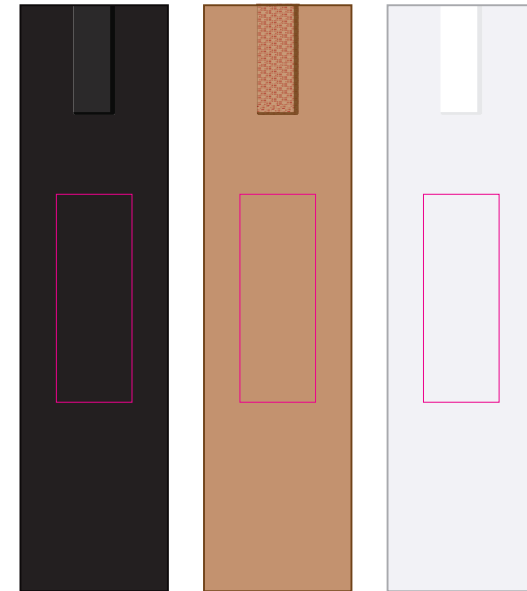

Logo Here

Job # XXXXXX  
Cust # XXXX-XC

LL0474 - Javelin Pen - White, Yellow, Orange, Red, Purple, Pink, Light Green, Teal, Light Blue, Dark Blue, Navy Blue, Black

Pad Print  PMS XXXc

Roll Print  PMS XXXc

Roll  
Print Area: 40mmL x 28mmH  
Actual print size: xxmmL x xxmmH

Finished print area - Pad/Roll   
Finished print area - Digital 

Logo Here

Job # XXXXXX  
Cust # XXXX-XC

LL0474 - Javelin Pen - White, Yellow, Orange, Red, Purple, Pink, Light Green, Teal, Light Blue, Dark Blue, Navy Blue, Black  
+ Cardboard Sleeve: Black, Natural, White

Pad Print  PMS XXXc

Roll Print  PMS XXXc

CMYK Direct Digital

Pad Print  PMS XXXc

Cardboard Pouch to be supplied in bulk

Cardboard Pouch with pens packed inside

**BELOW IS 50% OF ACTUAL SIZE**

Pad  
Print Area: 50mmL x 6mmH  
Actual print size: xxmmL x xxmmH

Digital  
Print Area: 80mmL x 6mmH  
Actual print size: xxmmL x xxmmH

Roll  
Print Area: 40mmL x 28mmH  
Actual print size: xxmmL x xxmmH

Finished print area - Pad/Roll   
Finished print area - Digital

**Pad - Sleeve**  
Print Area: 20mmL x 55mmH  
Actual print size: xxmmL x xxmmH