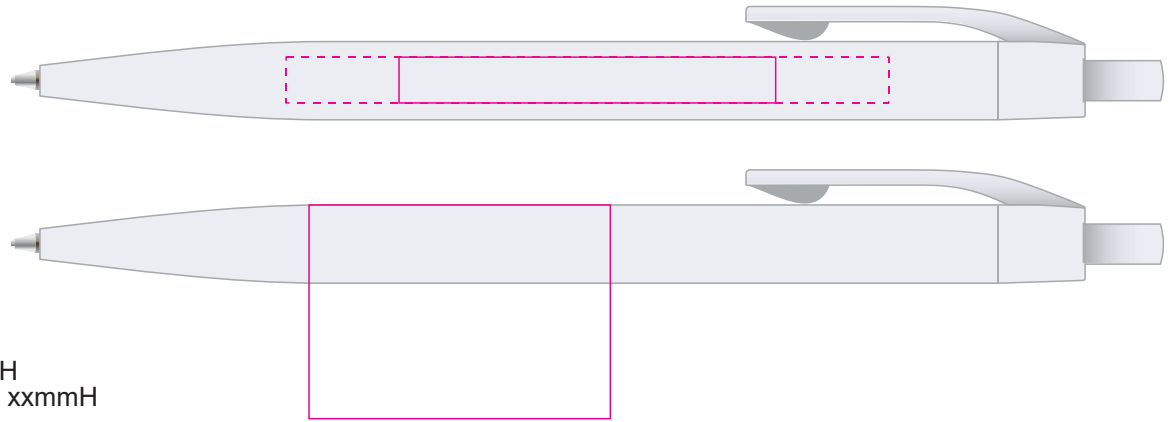

Logo Here

Job # XXXXXX  
Cust # XXXX-XC

LL0474 - Javelin Pen - White, Yellow, Orange, Red, Purple, Pink, Light Green, Teal, Light Blue, Dark Blue, Navy Blue, Black

Pad Print  PMS XXXc

Roll Print  PMS XXXc

CMYK Direct Digital 

**Please Specify**  
 Pens to be supplied in bulk  
 Pens to be supplied in Poly Bags

Pad  
Print Area: 50mmL x 6mmH  
Actual print size: xxmmL x xxmmH

Digital  
Print Area: 80mmL x 6mmH  
Actual print size: xxmmL x xxmmH

Roll  
Print Area: 40mmL x 28mmH  
Actual print size: xxmmL x xxmmH

Finished print area - Pad/Roll   
Finished print area - Digital 

Logo Here

Job # XXXXXX  
Cust # XXXX-XC

LL0474 - Javelin Pen - White, Yellow, Orange, Red, Purple, Pink, Light Green, Teal, Light Blue, Dark Blue, Navy Blue, Black  
+ Cardboard Sleeve: Black, Natural, White

Finished print area

Pad Print

PMS  
XXXXc

**Pad - Sleeve**

Print Area: 20mmL x 55mmH

Actual print size: xxmmL x xxmmH

Finished print area