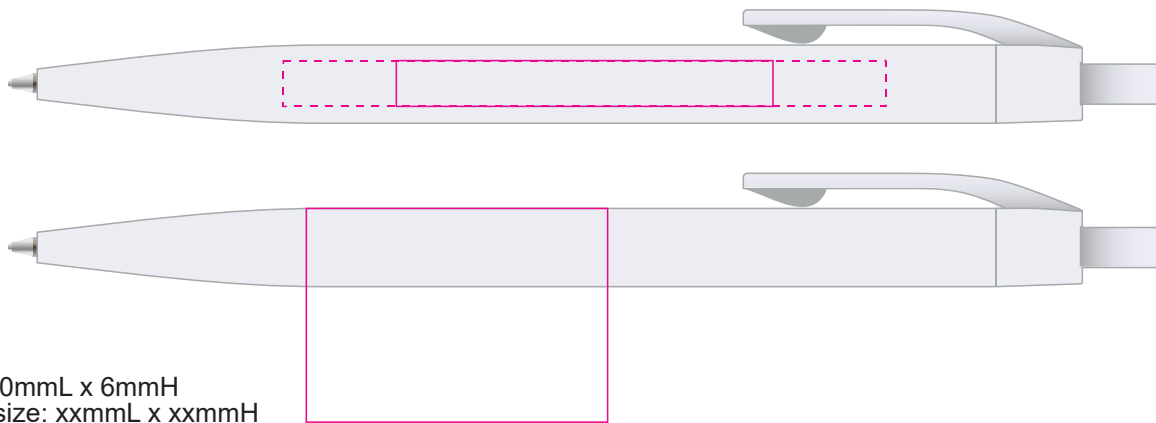

Roll  
Print Area: 40mmL x 28mmH  
Actual print size: xxmmL x xxmmH

Finished print area - Pad/Roll   
Finished print area - Digital 

Logo Here

Job # XXXXXX  
Cust # XXXX-XC

LL0474 - Javelin Pen - White, Yellow, Orange, Red, Purple, Pink, Light Green, Teal, Light Blue, Dark Blue, Navy Blue, Black  
+ Cardboard Sleeve: Black, Natural, White

Pad Print  PMS XXXc

Roll Print  PMS XXXc

CMYK Direct Digital

Pad Print  PMS XXXc

Cardboard Pouch to be supplied in bulk

Cardboard Pouch with pens packed inside

**BELOW IS 50% OF ACTUAL SIZE**

Pad  
Print Area: 50mmL x 6mmH  
Actual print size: xxmmL x xxmmH

Digital  
Print Area: 80mmL x 6mmH  
Actual print size: xxmmL x xxmmH

Roll  
Print Area: 40mmL x 28mmH  
Actual print size: xxmmL x xxmmH

Finished print area - Pad/Roll   
Finished print area - Digital

**Pad - Sleeve**  
Print Area: 20mmL x 55mmH  
Actual print size: xxmmL x xxmmH

Finished print area

Pad Print

PMS  
XXXXc

**Pad - Sleeve**

Print Area: 20mmL x 55mmH

Actual print size: xxmmL x xxmmH

Finished print area