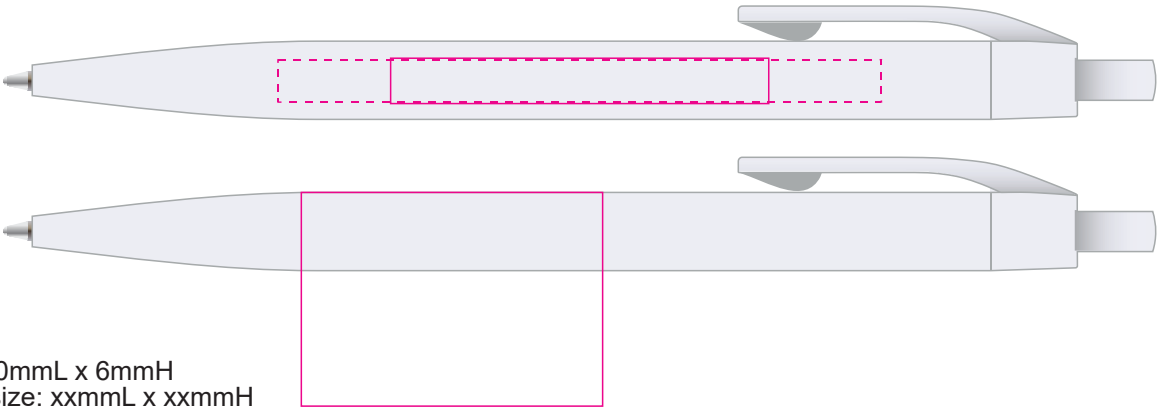

Logo Here

Job # XXXXXX
Cust # XXXX-XC

LL0474 - Javelin Pen - White, Yellow, Orange, Red, Purple, Pink, Light Green, Teal, Light Blue, Dark Blue, Navy Blue, Black
+ Cardboard Sleeve: Black, Natural, White

Pad Print PMS XXXc

Roll Print PMS XXXc

CMYK Direct Digital

Pad Print PMS XXXc

Cardboard Pouch to be supplied in bulk

Cardboard Pouch with pens packed inside

Pad
Print Area: 50mmL x 6mmH
Actual print size: xxmmL x xxmmH

Digital
Print Area: 80mmL x 5.8mmH
Actual print size: xxmmL x xxmmH

Roll
Print Area: 40mmL x 28mmH
Actual print size: xxmmL x xxmmH

Finished print area - Pad/Roll
Finished print area - Digital

BELOW IS 50% OF ACTUAL SIZE

Pad - Sleeve
Print Area: 20mmL x 55mmH
Actual print size: xxmmL x xxmmH

Finished print area

Pad Print

PMS
XXXXc

Pad - Sleeve

Print Area: 20mmL x 55mmH

Actual print size: xxmmL x xxmmH

Finished print area