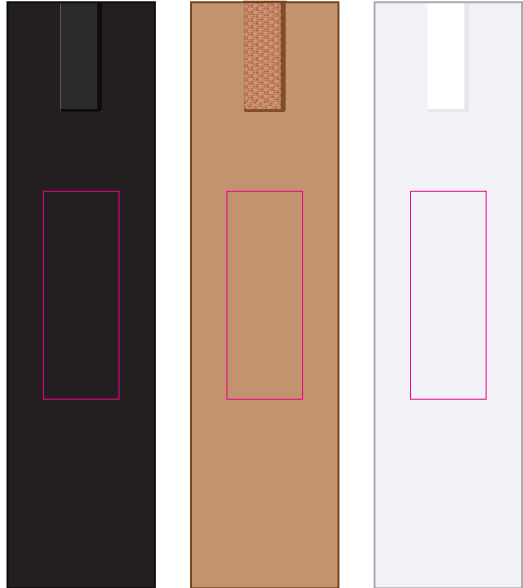

Pad - Sleeve
Print Area: 20mmL x 55mmH
Actual print size: xxmmL x xxmmH

Finished print area