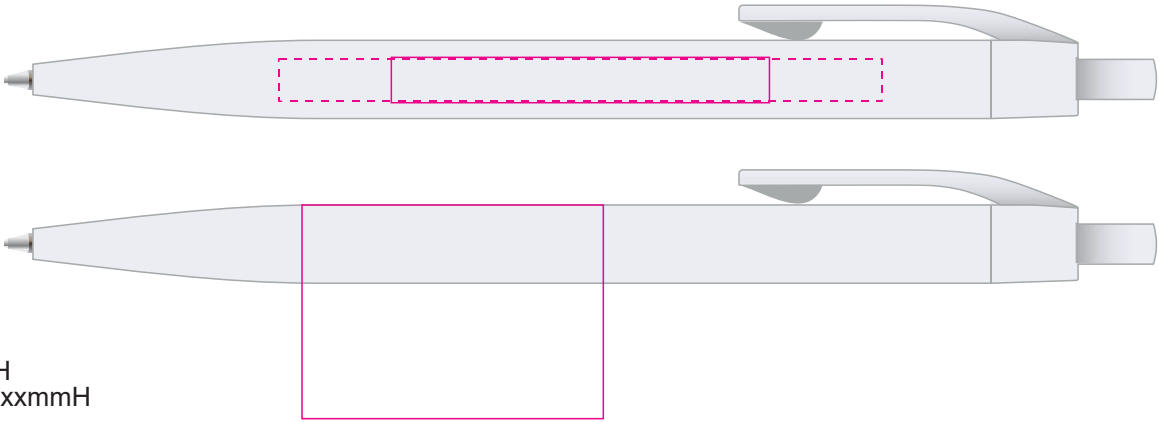

Logo Here

Job # XXXXXX
Cust # XXXX-XC

LL0474 - Javelin Pen - White, Yellow, Orange, Red, Purple, Pink, Light Green, Teal, Light Blue, Dark Blue, Navy Blue, Black

Pad Print PMS XXXc

Roll Print PMS XXXc

CMYK Direct Digital 

Pad
Print Area: 50mmL x 6mmH
Actual print size: xxmmL x xxmmH

Digital
Print Area: 80mmL x 5.8mmH
Actual print size: xxmmL x xxmmH

Roll
Print Area: 40mmL x 28mmH
Actual print size: xxmmL x xxmmH

Finished print area - Pad/Roll 
Finished print area - Digital 

Logo Here

Job # XXXXXX
Cust # XXXX-XC

LL0474 - Javelin Pen - White, Yellow, Orange, Red, Purple, Pink, Light Green, Teal, Light Blue, Dark Blue, Navy Blue, Black
+ Cardboard Sleeve: Black, Natural, White

Pad - Sleeve
Print Area: 20mmL x 55mmH
Actual print size: xxmmL x xxmmH

Finished print area

Pad Print

PMS
XXXXc

Pad - Sleeve

Print Area: 20mmL x 55mmH

Actual print size: xxmmL x xxmmH

Finished print area