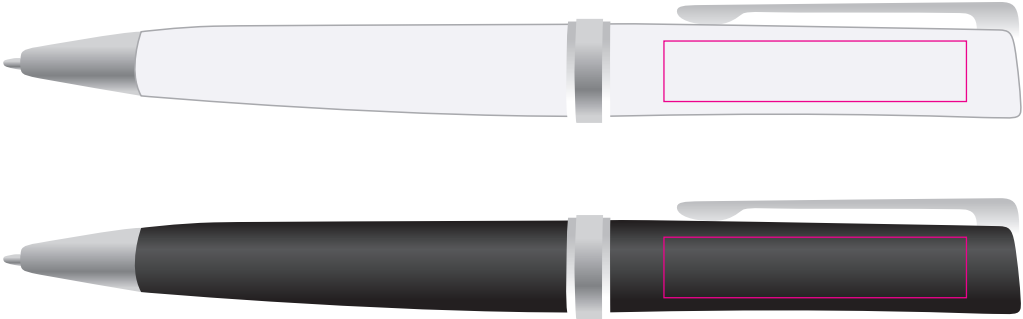

Logo Here

Job # XXXXXX
Cust # XXXX-XC

LL0468 - Gemini Pen - White, Black

Pad Print  PMS XXXc

CMYK Direct Digital 

Pad/Digital
Print Area: 40mmL x 8mmH
Actual print size: xxmmL x xxmmH

Finished print area 

INT: _____
RPT SO: _____
QC: _____

Logo Here

Job # XXXXXX
Cust # XXXX-XC

LL0468 - Gemini Pen - White, Black + Cardboard Sleeve: Black, Natural, White

Pad Print  PMS XXXC

CMYK Direct Digital 

Pad Print  PMS XXXC

Cardboard Pouch to be supplied in bulk

Cardboard Pouch with pens packed inside

BELOW IS 50% OF ACTUAL SIZE

Pad/Digital
Print Area: 40mmL x 8mmH
Actual print size: xxmmL x xxmmH

Finished print area 

Pad - Sleeve
Print Area: 20mmL x 55mmH
Actual print size: xxmmL x xxmmH