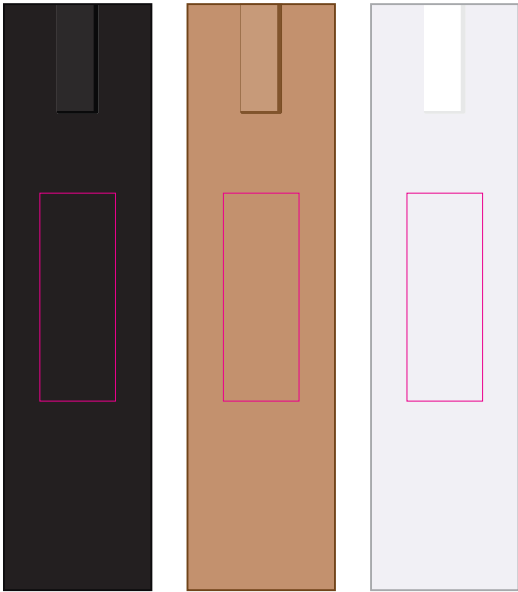

Logo Here

Job # XXXXXX
Cust # XXXX-XC

LL0468 - Gemini Pen - White, Black

Pad Print  PMS XXXc

CMYK Direct Digital 

Please Specify
 Pens to be supplied in bulk
 Pens to be supplied in Poly Bags

Pad/Digital
Print Area: 40mmL x 8mmH
Actual print size: xxmmL x xxmmH

Finished print area 

Logo Here

Job # XXXXXX
Cust # XXXX-XC

LL0468 - Gemini Pen - White, Black + Cardboard Sleeve: Black, Natural, White

Pad Print  PMS XXXc

CMYK Direct Digital 

Pad Print  PMS XXXc

Cardboard Pouch to be supplied in bulk 

Cardboard Pouch with pens packed inside 

BELOW IS 50% OF ACTUAL SIZE

Pad/Digital
Print Area: 40mmL x 8mmH
Actual print size: xxmmL x xxmmH

Finished print area 

Pad - Sleeve
Print Area: 20mmL x 55mmH
Actual print size: xxmmL x xxmmH

Finished print area 

Pad Print

PMS
XXXc

Pad - Sleeve

Print Area: 20mmL x 55mmH

Actual print size: xxmmL x xxmmH

Finished print area