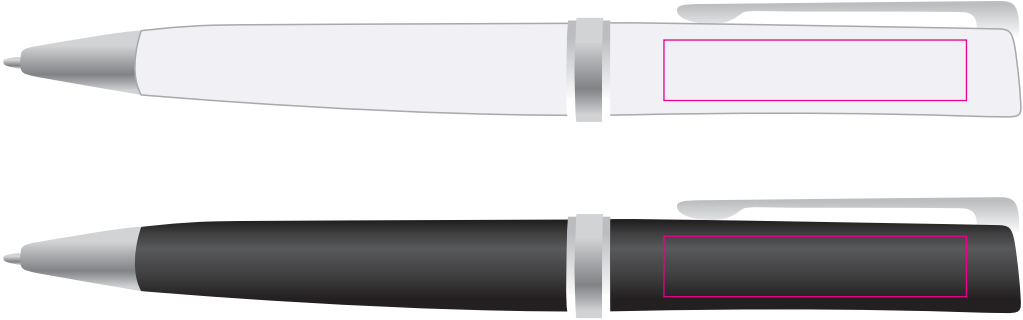

Logo Here

Job # XXXXXX
Cust # XXXX-XC

LL0468 - Gemini Pen - White, Black

Pad Print  PMS XXXc

CMYK Direct Digital 

Please Specify
 Pens to be supplied in bulk
 Pens to be supplied in Poly Bags

Pad/Digital
Print Area: 40mmL x 8mmH
Actual print size: xxmmL x xxmmH

Finished print area 

Logo Here

Job # XXXXXX
Cust # XXXX-XC

LL0468 - Gemini Pen - White, Black + Cardboard Sleeve: Black, Natural, White

Pad Print  PMS XXXc

CMYK Direct Digital 

Pad Print  PMS XXXc

Cardboard Pouch to be supplied in bulk 

Cardboard Pouch with pens packed inside 

BELOW IS 50% OF ACTUAL SIZE

Pad/Digital
Print Area: 40mmL x 8mmH
Actual print size: xxmmL x xxmmH

Finished print area 

Pad - Sleeve
Print Area: 20mmL x 55mmH
Actual print size: xxmmL x xxmmH

Finished print area 

Pad Print

PMS
XXXc

Pad - Sleeve

Print Area: 20mmL x 55mmH

Actual print size: xxmmL x xxmmH

Finished print area