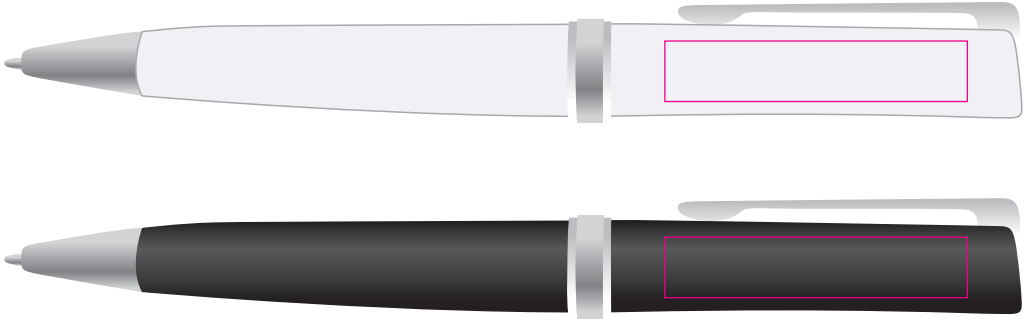

Logo Here

Job # XXXXXX
Cust # XXXX-XC

LL0468 - Gemini Pen - White, Black

Pad Print  PMS XXXc

CMYK Direct Digital 

Please Specify
 Pens to be supplied in bulk
 Pens to be supplied in Poly Bags

Pad/Digital
Print Area: 40mmL x 8mmH
Actual print size: xxmmL x xxmmH

Finished print area 

Logo Here

Job # XXXXXX
Cust # XXXX-XC

LL0468 - Gemini Pen - White, Black + Cardboard Sleeve: Black, Natural, White

Pad Print  PMS XXXc

CMYK Direct Digital 

Pad Print  PMS XXXc

Cardboard Pouch to be supplied in bulk 

Cardboard Pouch with pens packed inside 

BELOW IS 50% OF ACTUAL SIZE

Pad/Digital
Print Area: 40mmL x 8mmH
Actual print size: xxmmL x xxmmH

Finished print area 

Pad - Sleeve
Print Area: 20mmL x 55mmH
Actual print size: xxmmL x xxmmH

Finished print area 

Pad Print

PMS
XXXc

Pad - Sleeve

Print Area: 20mmL x 55mmH

Actual print size: xxmmL x xxmmH

Finished print area