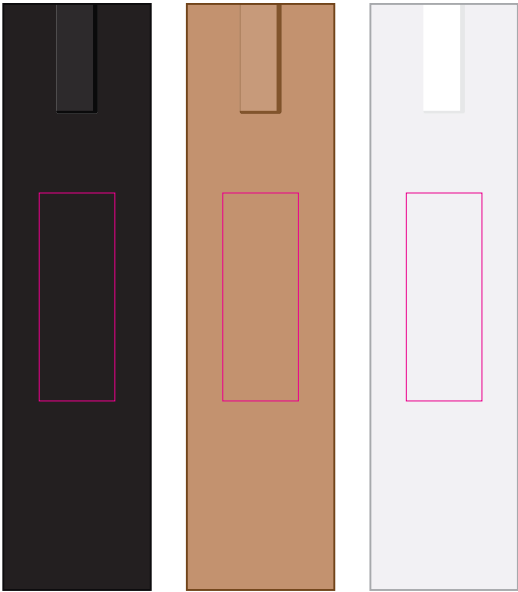

Logo Here

Job # XXXXXX  
Cust # XXXX-XC

**LL0466 - Octave Pen - White, Yellow, Orange, Red, Pink, Purple, Light Green, Teal, Light Blue, Dark Blue, Navy Blue, Black**

- Pad Print  PMS XXXc
- CMYK Direct Digital  C M Y K
- Roll Print  PMS XXXc

Logo Here

Job # XXXXXX  
Cust # XXXX-XC

**LL0466 - Octave Pen - White, Yellow, Orange, Red, Pink, Purple, Light Green, Teal, Light Blue, Dark Blue, Navy Blue, Black**  
**+ Cardboard Sleeve: Black, Natural, White**

Pad Print  PMS XXXc

CMYK Direct Digital

Roll Print  PMS XXXc

Pad Print  PMS XXXc

Cardboard Pouch to be supplied in bulk

Cardboard Pouch with pens packed inside

**Pad/Digital**  
Print Area: 50mmL x 6mmH  
Actual print size: xxmmL x xxmmH

**Roll**  
Print Area: 45mmL x 30mmH  
Actual print size: xxmmL x xxmmH

Finished print area   
Approx opposite positions - Roll

**BELOW IS 50% OF ACTUAL SIZE**

**Pad - Sleeve**  
Print Area: 20mmL x 55mmH  
Actual print size: xxmmL x xxmmH