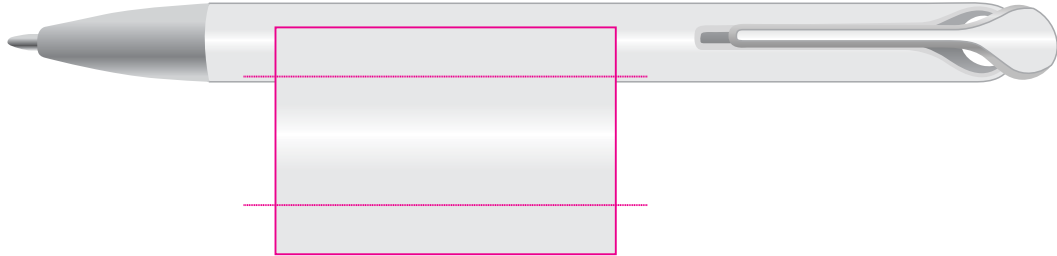

Logo Here

Job # XXXXXX  
Cust # XXXX-XC

**LL0466 - Octave Pen - White, Yellow, Orange, Red, Pink, Purple, Light Green, Teal, Light Blue, Dark Blue, Navy Blue, Black**

- Pad Print  PMS XXXc
- CMYK Direct Digital  C M Y K
- Roll Print  PMS XXXc

Logo Here

Job # XXXXXX  
Cust # XXXX-XC

**LL0466 - Octave Pen - White, Yellow, Orange, Red, Pink, Purple, Light Green, Teal, Light Blue, Dark Blue, Navy Blue, Black**  
**+ Cardboard Sleeve: Black, Natural, White**