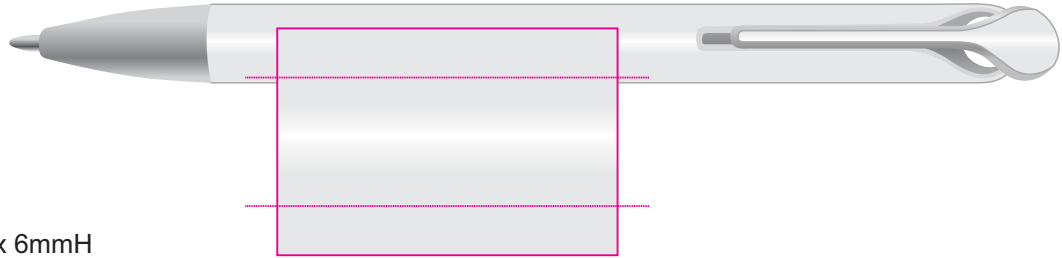

Logo Here

Job # XXXXXX  
Cust # XXXX-XC

**LL0466 - Octave Pen - White, Yellow, Orange, Red, Pink, Purple, Light Green, Teal, Light Blue, Dark Blue, Navy Blue, Black**  
**+ Cardboard Sleeve: Black, Natural, White**

Pad Print  PMS XXXc

CMYK Direct Digital

Roll Print  PMS XXXc

Pad Print  PMS XXXc

Cardboard Pouch to be supplied in bulk

Cardboard Pouch with pens packed inside

**Pad/Digital**  
Print Area: 50mmL x 6mmH  
Actual print size: xxmmL x xxmmH