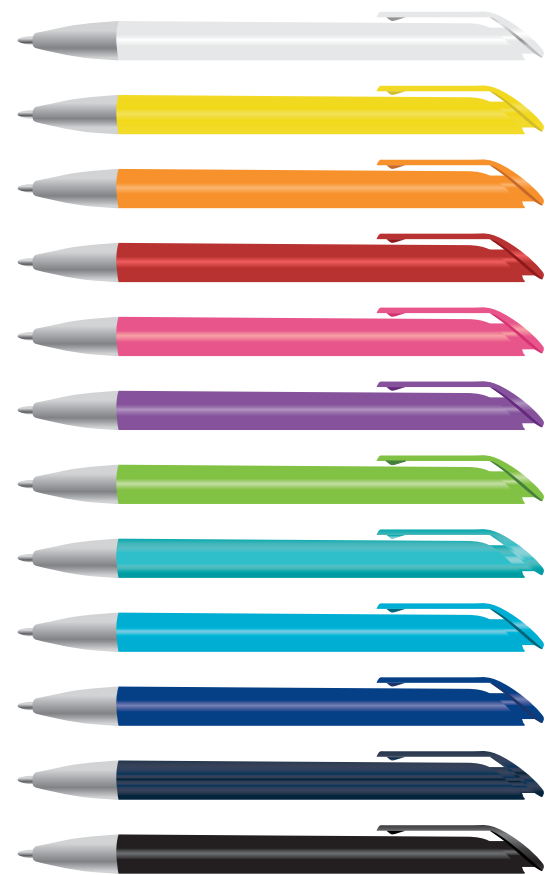

Logo Here

Job # XXXXXX  
Cust # XXXX-XC

**LL0466 - Octave Pen - White, Yellow, Orange, Red, Pink, Purple, Light Green, Teal, Light Blue, Dark Blue, Navy Blue, Black**

- Pad Print  PMS XXXc
- CMYK Direct Digital  C M Y K
- Roll Print  PMS XXXc

Logo Here

Job # XXXXXX  
Cust # XXXX-XC

**LL0466 - Octave Pen - White, Yellow, Orange, Red, Pink, Purple, Light Green, Teal, Light Blue, Dark Blue, Navy Blue, Black**  
**+ Cardboard Sleeve: Black, Natural, White**