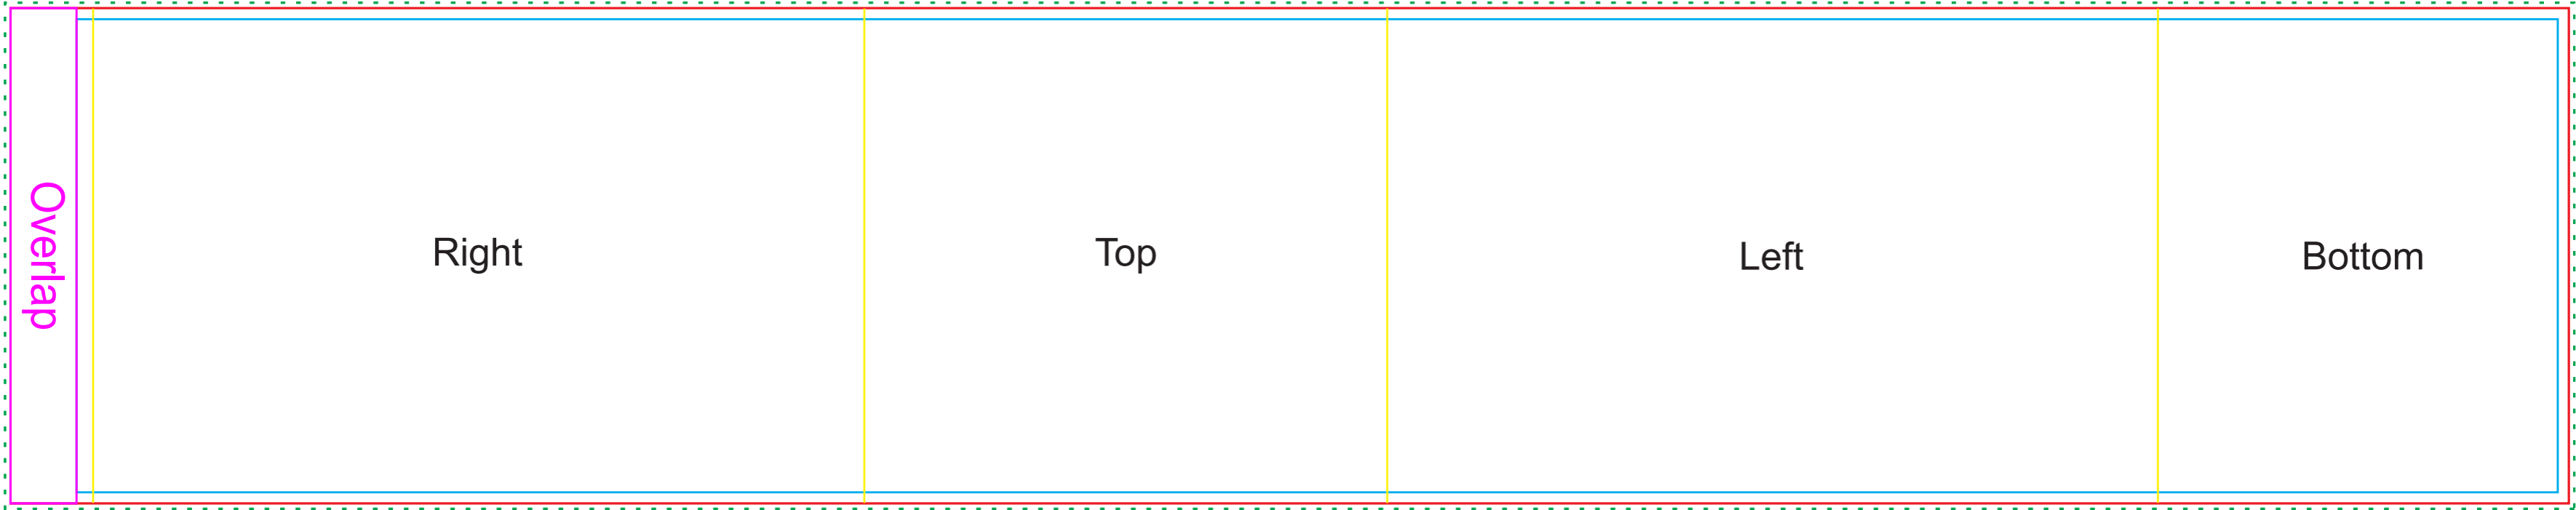

Sleeve at 100% of size

Roll Screen
Print area: 220mmL x 38mmH
Actual print size: xxmmL x xxmmH

Screen
Print area: 75mmL x 38mmH
Actual print size: xxmmL x xxmmH

Finished print area - Roll 
Finished print area - Screen 

Screen

Print area: 75mmL x 38mmH
Actual print size: xxmmL x xxmmH

Screen Print  Colour
Options Below

Roll Print  Colour
Options Below

Available Silicone Ink Colours

Sleeve at 100% of size

Roll Screen

Print area: 220mmL x 38mmH

Actual print size: xxmmL x xxmmH

Screen

Print area: 75mmL x 38mmH

Actual print size: xxmmL x xxmmH

Finished print area - Roll
Finished print area - Screen

Back when applied to box

Front when applied to box

Sleeve
Print area: 465mmL x 90mmH
Actual print size: xxmmL x xxmmH

Finished print area	
Print area for text & copy	
Bleed	
Folds	
Overlap	