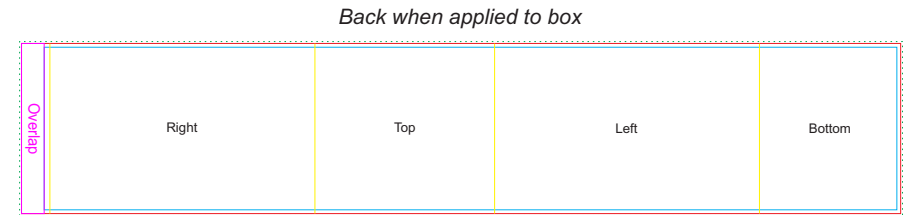

Sleeve at 100% of size

Roll Screen
Print area: 220mmL x 38mmH
Actual print size: xxmmL x xxmmH

Screen
Print area: 75mmL x 38mmH
Actual print size: xxmmL x xxmmH

Finished print area - Roll 
Finished print area - Screen 

LL0453 - Kick Cup Eco with Silicone Band w Digital Sleeve on Box: Natural with *Flip Colour:* & *Sleeve Colour:*

Screen Print  Colour Options Below

Roll Print  Colour Options Below

Available Silicone Ink Colours

CMYK Direct Digital 

Silicone Sleeve at 50% of size

Digital Sleeve at 25% of size

Sleeve

Print area: 465mmL x 90mmH
Actual print size: xxmmL x xxmmH

Roll Screen

Print area: 220mmL x 38mmH
Actual print size: xxmmL x xxmmH

Screen

Print area: 75mmL x 38mmH
Actual print size: xxmmL x xxmmH

Screen Print  Colour
Options Below

Roll Print  Colour
Options Below

Available Silicone Ink Colours

Sleeve at 100% of size

Roll Screen

Print area: 220mmL x 38mmH