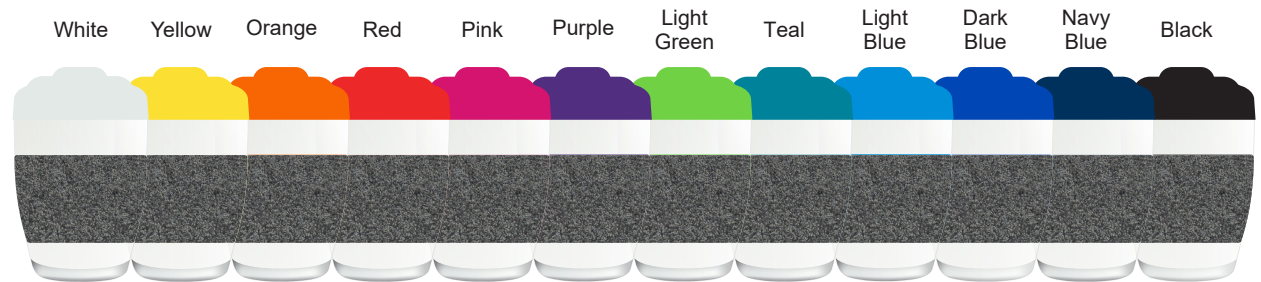

Logo Here

Job # XXXXXX
Cust # XXXX-XC

LI0451 - Vienna Glass Cup with Snap Lid & RPET Band: Lid Colour: INSERT Snap Piece Colour: INSERT

Nucolour Transfer

Sleeve at 100% of size

Nucolour Transfer

Print area: 55mmL x 38mmH