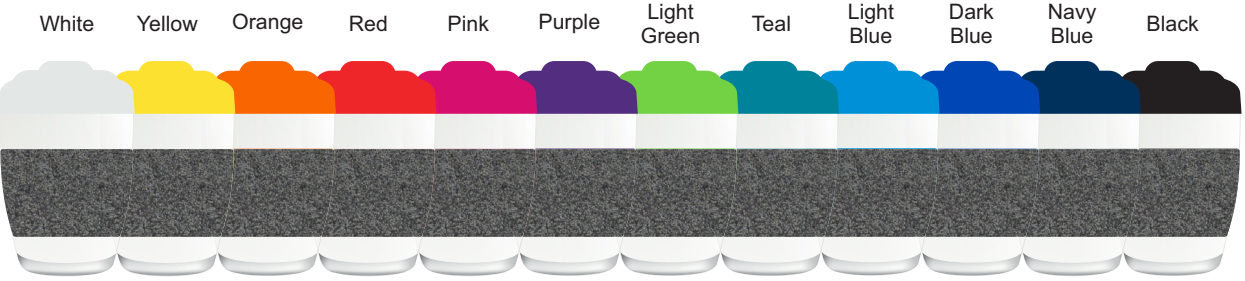

Logo Here

Job # XXXXXX  
Cust # XXXX-XC

LI0451 - Vienna Glass Cup with Snap Lid & RPET Band: Lid Colour: INSERT Snap Piece Colour: INSERT

Sleeve at 100% of size

**Nucolour Transfer**  
Print area: 55mmL x 38mmH  
Actual print size: xxmmL x xxmmH

Finished print area 

Logo Here

Job # XXXXXX  
Cust # XXXX-XC

LI0451 - Vienna Glass Cup with Snap Lid & RPET Band w Digital Sleeve on Box: *Lid Colour: INSERT Snap Piece Colour: INSERT*

Silicone Sleeve at 50% of size