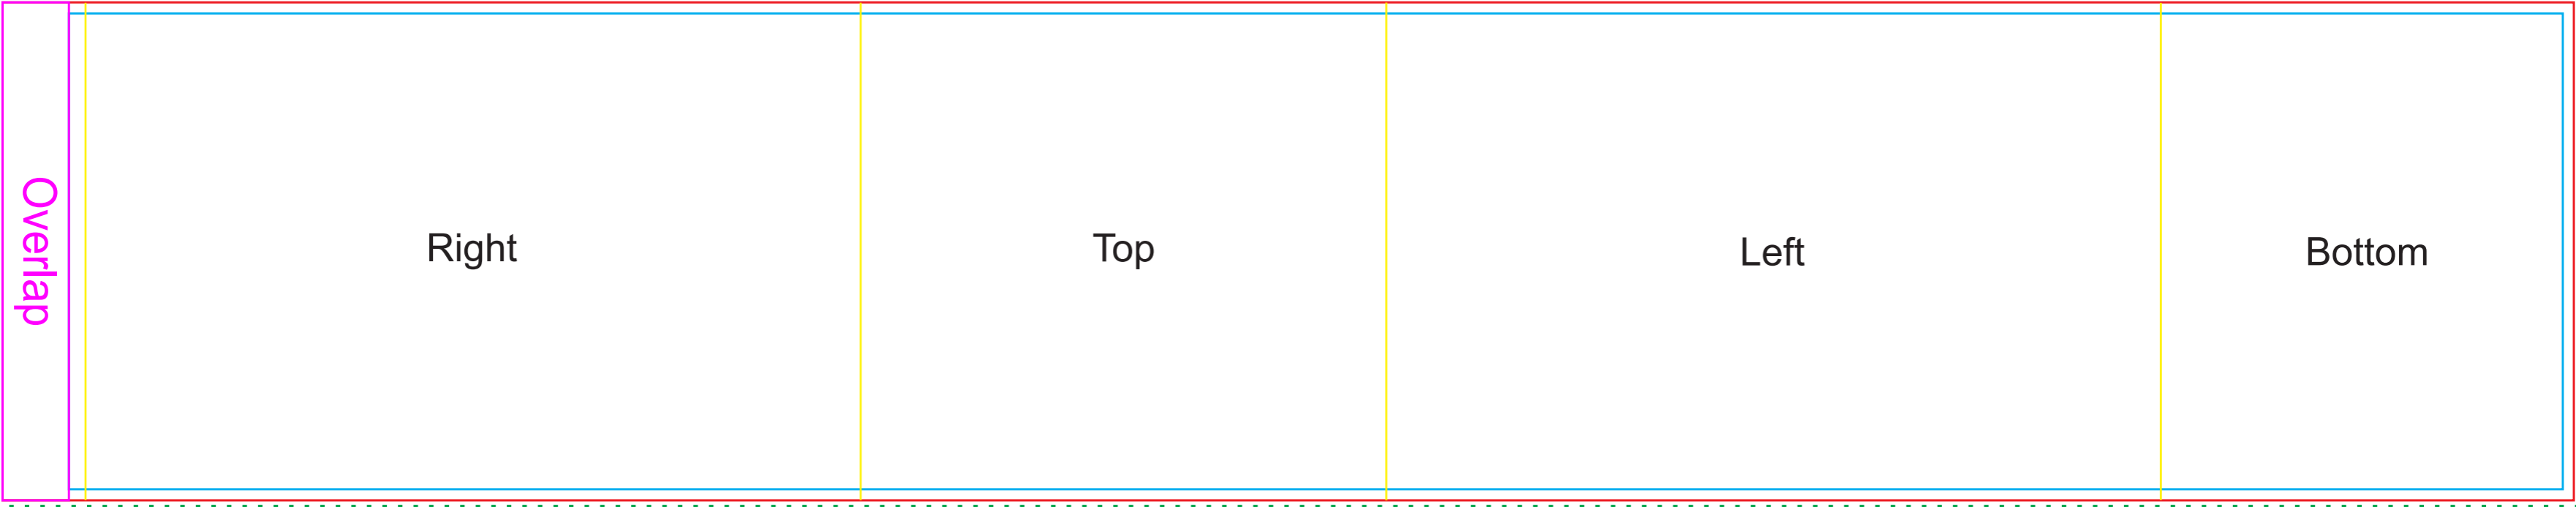

Digital Sleeve at 25% of size

**Sleeve**

Print area: 465mmL x 90mmH  
Actual print size: xxmmL x xxmmH

- Finished print area ————
- Print area for text & copy ————
- Bleed - - - - -
- Folds ————
- Overlap ————

**Nucolour Transfer**

Print area: 55mmL x 38mmH  
Actual print size: xxmmL x xxmmH

Finished print area ————

Sleeve at 100% of size

**Nucolour Transfer**

Print area: 55mmL x 38mmH

Actual print size: xxmmL x xxmmH

Finished print area 

*Back when applied to box*

*Front when applied to box*

**Sleeve**  
Print area: 465mmL x 90mmH  
Actual print size: xxmmL x xxmmH

|                            |   |
|----------------------------|---|
| Finished print area        |  |
| Print area for text & copy |  |
| Bleed                      |  |
| Folds                      |  |
| Overlap                    |  |