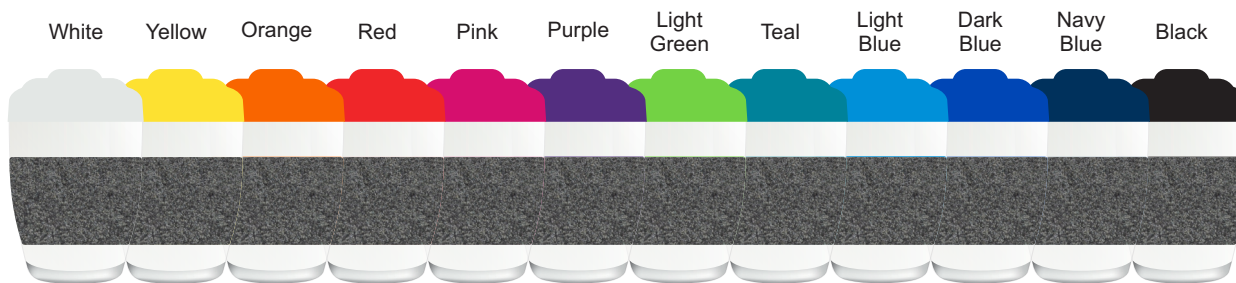

**Nucolour Transfer**

Print area: 55mmL x 38mmH  
Actual print size: xxmmL x xxmmH

Finished print area ————

Sleeve at 100% of size

**Nucolour Transfer**

Print area: 55mmL x 38mmH

Actual print size: xxmmL x xxmmH