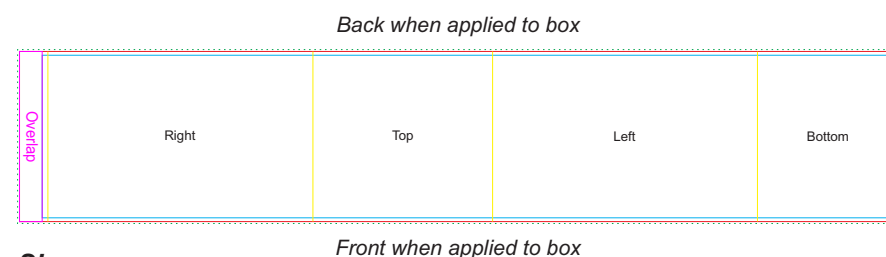

Logo Here

Job # XXXXXX  
Cust # XXXX-XC

LI0451 - Vienna Glass Cup with Snap Lid & RPET Band: Lid Colour: INSERT Snap Piece Colour: INSERT

Sleeve at 100% of size

**Nucolour Transfer**  
Print area: 55mmL x 38mmH  
Actual print size: xxmmL x xxmmH

Finished print area 

Logo Here

Job # XXXXXX  
Cust # XXXX-XC

LI0451 - Vienna Glass Cup with Snap Lid & RPET Band w Digital Sleeve on Box: *Lid Colour: INSERT Snap Piece Colour: INSERT*

Silicone Sleeve at 50% of size

Digital Sleeve at 25% of size

**Sleeve**

Print area: 465mmL x 90mmH  
Actual print size: xxmmL x xxmmH

- Finished print area ————
- Print area for text & copy ————
- Bleed - - - - -
- Folds ————
- Overlap ————

**Nucolour Transfer**

Print area: 55mmL x 38mmH  
Actual print size: xxmmL x xxmmH

Finished print area ————

Sleeve at 100% of size

**Nucolour Transfer**

Print area: 55mmL x 38mmH

Actual print size: xxmmL x xxmmH