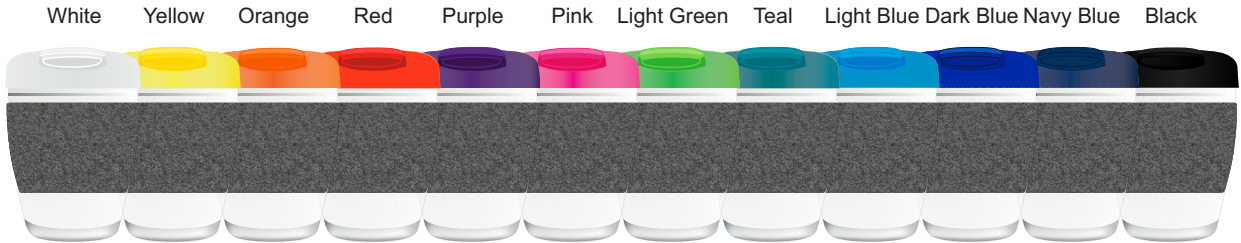

Logo Here

Job # XXXXXX
Cust # XXXX-XC

LL0449 - Vienna Glass Cup with Flip Lid & RPET Band: Lid Colour: INSERT Flip Colour: INSERT

Sleeve at 100% of size

Nucolour Transfer
Print area: 55mmL x 38mmH
Actual print size: xxmmL x xxmmH

Finished print area 

LI0449 - Vienna Glass Cup with Flip Lid & RPET Band w Digital Sleeve on Box: Lid Colour: INSERT Flip Colour: INSERT

Cork Sleeve at 50% of size

Digital Sleeve at 50% of size

Sleeve *Front when applied to box*
Print area: 465mmL x 90mmH
Actual print size: xxmmL x xxmmH

Sleeve at 100% of size

White Yellow Orange Red Purple Pink Light Green Teal Light Blue Dark Blue Navy Blue Black

Nucolour Transfer

Print area: 55mmL x 38mmH

Actual print size: xxmmL x xxmmH

Finished print area 