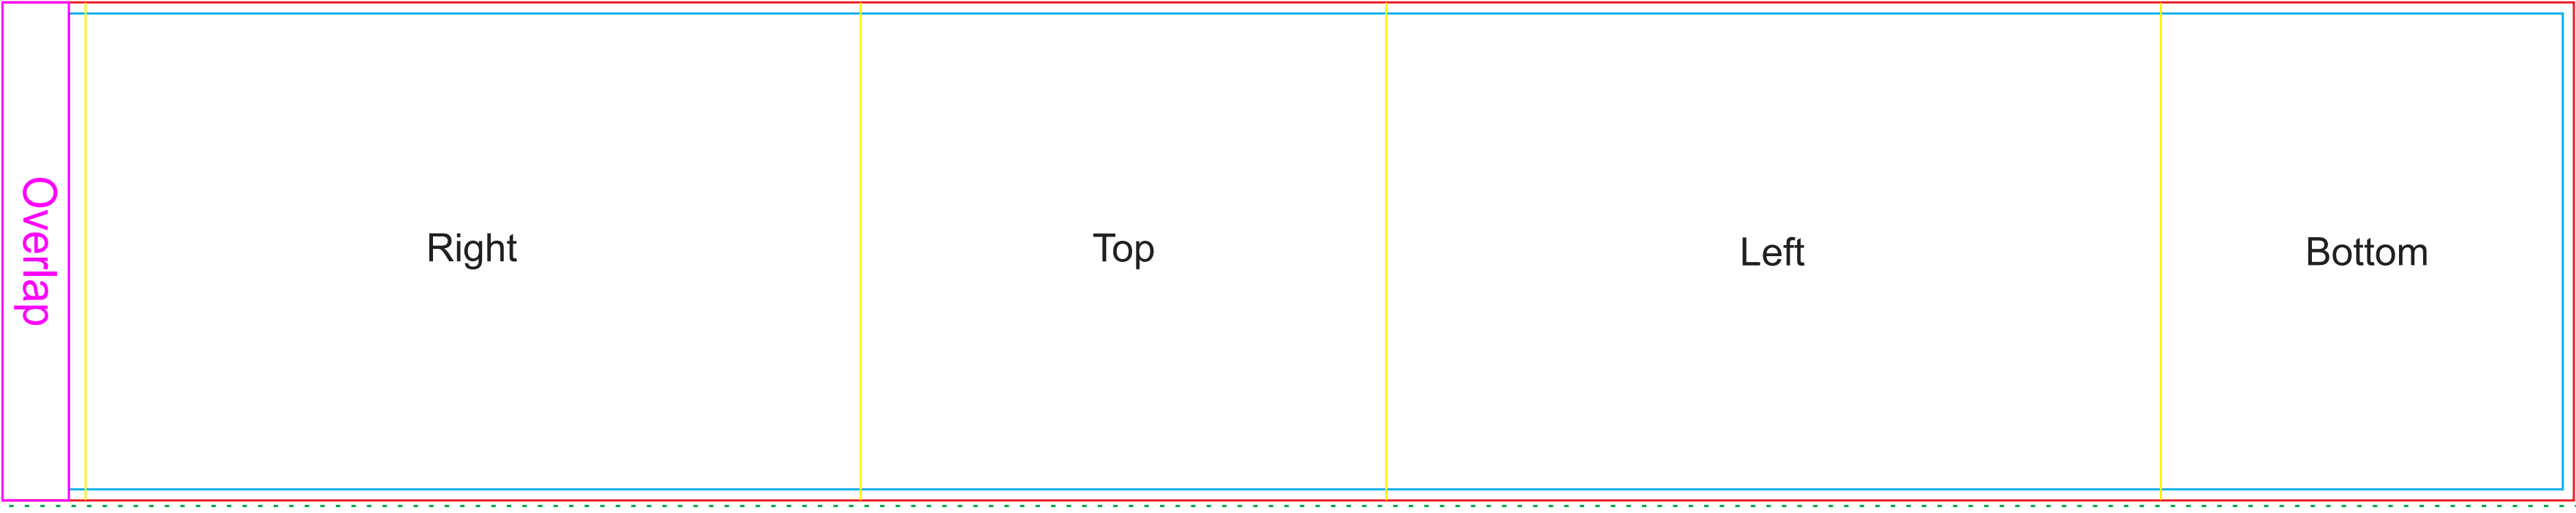

Logo Here

Job # XXXXXX
Cust # XXXX-XC

LL0449 - Vienna Glass Cup with Flip Lid & RPET Band: Lid Colour: INSERT Flip Colour: INSERT

Sleeve at 100% of size

Nucolour Transfer
Print area: 55mmL x 38mmH
Actual print size: xxmmL x xxmmH

- Finished print area ————
- Print area for text & copy ————
- Bleed - - - - -
- Folds ————
- Overlap ————

Nucolour Transfer
Print area: 55mmL x 38mmH
Actual print size: xxmmL x xxmmH

Finished print area ————

Sleeve at 100% of size

White Yellow Orange Red Purple Pink Light Green Teal Light Blue Dark Blue Navy Blue Black

Nucolour Transfer

Print area: 55mmL x 38mmH

Actual print size: xxmmL x xxmmH

Finished print area 

Back when applied to box

Front when applied to box

Sleeve
Print area: 465mmL x 90mmH
Actual print size: xxmmL x xxmmH

Finished print area	
Print area for text & copy	
Bleed	
Folds	
Overlap	