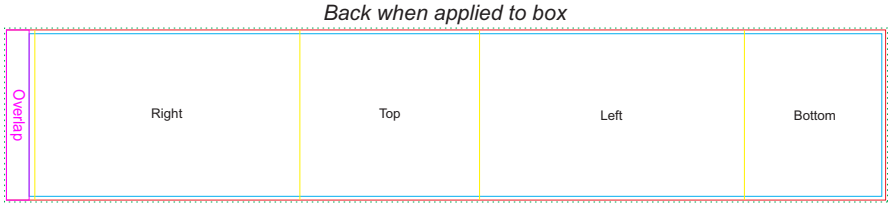

Finished print area 

LI0449 - Vienna Glass Cup with Flip Lid & RPET Band w Digital Sleeve on Box: Lid Colour: INSERT Flip Colour: INSERT

Cork Sleeve at 50% of size

Digital Sleeve at 50% of size

Sleeve *Front when applied to box*
Print area: 465mmL x 90mmH
Actual print size: xxmmL x xxmmH

- Finished print area ————
- Print area for text & copy ————
- Bleed - - - - -
- Folds ————
- Overlap ————

Nucolour Transfer
Print area: 55mmL x 38mmH
Actual print size: xxmmL x xxmmH

Finished print area ————

Sleeve at 100% of size

White Yellow Orange Red Purple Pink Light Green Teal Light Blue Dark Blue Navy Blue Black

Nucolour Transfer

Print area: 55mmL x 38mmH

Actual print size: xxmmL x xxmmH

Finished print area 

Back when applied to box

Front when applied to box

Sleeve
Print area: 465mmL x 90mmH
Actual print size: xxmmL x xxmmH

Finished print area	
Print area for text & copy	
Bleed	
Folds	
Overlap	