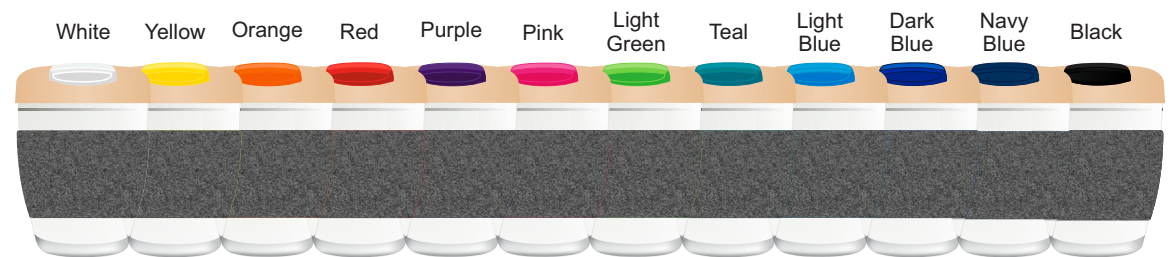

LL0448 - Vienna Glass Cup with Eco Lid & RPET Band: *Flip colour:* INSERT

Sleeve at 100% of size

**Nucolour Transfer**  
Print area: 55mmL x 38mmH  
Actual print size: xxmmL x xxmmH

**LL0448 - Vienna Glass Cup with Eco Lid & RPET Band with Digital Sleeve: *Flip colour: INSERT***

Silicone Sleeve at 50% of size

Digital Sleeve at 25% of size

**Sleeve**

Print area: 465mmL x 90mmH  
Actual print size: xxmmL x xxmmH

- Finished print area ————
- Print area for text & copy ————
- Bleed - - - - -
- Folds ————
- Overlap ————

**Nucolour Transfer**

Print area: 55mmL x 38mmH  
Actual print size: xxmmL x xxmmH

Sleeve at 100% of size

**Nucolour Transfer**

Print area: 55mmL x 38mmH

Actual print size: xxmmL x xxmmH

*Back when applied to box*