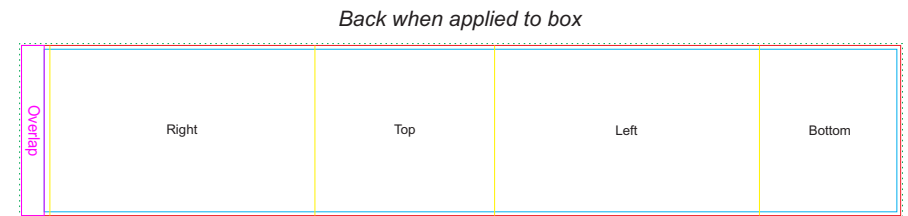

LL0448 - Vienna Glass Cup with Eco Lid & RPET Band: *Flip colour:* INSERT

Sleeve at 100% of size

**Nucolour Transfer**  
Print area: 55mmL x 38mmH  
Actual print size: xxmmL x xxmmH

**LL0448 - Vienna Glass Cup with Eco Lid & RPET Band with Digital Sleeve: *Flip colour: INSERT***

Silicone Sleeve at 50% of size

Digital Sleeve at 25% of size

**Sleeve**

Print area: 465mmL x 90mmH  
Actual print size: xxmmL x xxmmH

- Finished print area ————
- Print area for text & copy ————
- Bleed - - - - -
- Folds ————
- Overlap ————

**Nucolour Transfer**

Print area: 55mmL x 38mmH  
Actual print size: xxmmL x xxmmH

Sleeve at 100% of size

**Nucolour Transfer**

Print area: 55mmL x 38mmH

Actual print size: xxmmL x xxmmH

*Back when applied to box*

*Front when applied to box*

**Sleeve**

Print area: 465mmL x 90mmH

Actual print size: xxmmL x xxmmH

Finished print area	
Print area for text & copy	
Bleed	
Folds	
Overlap	