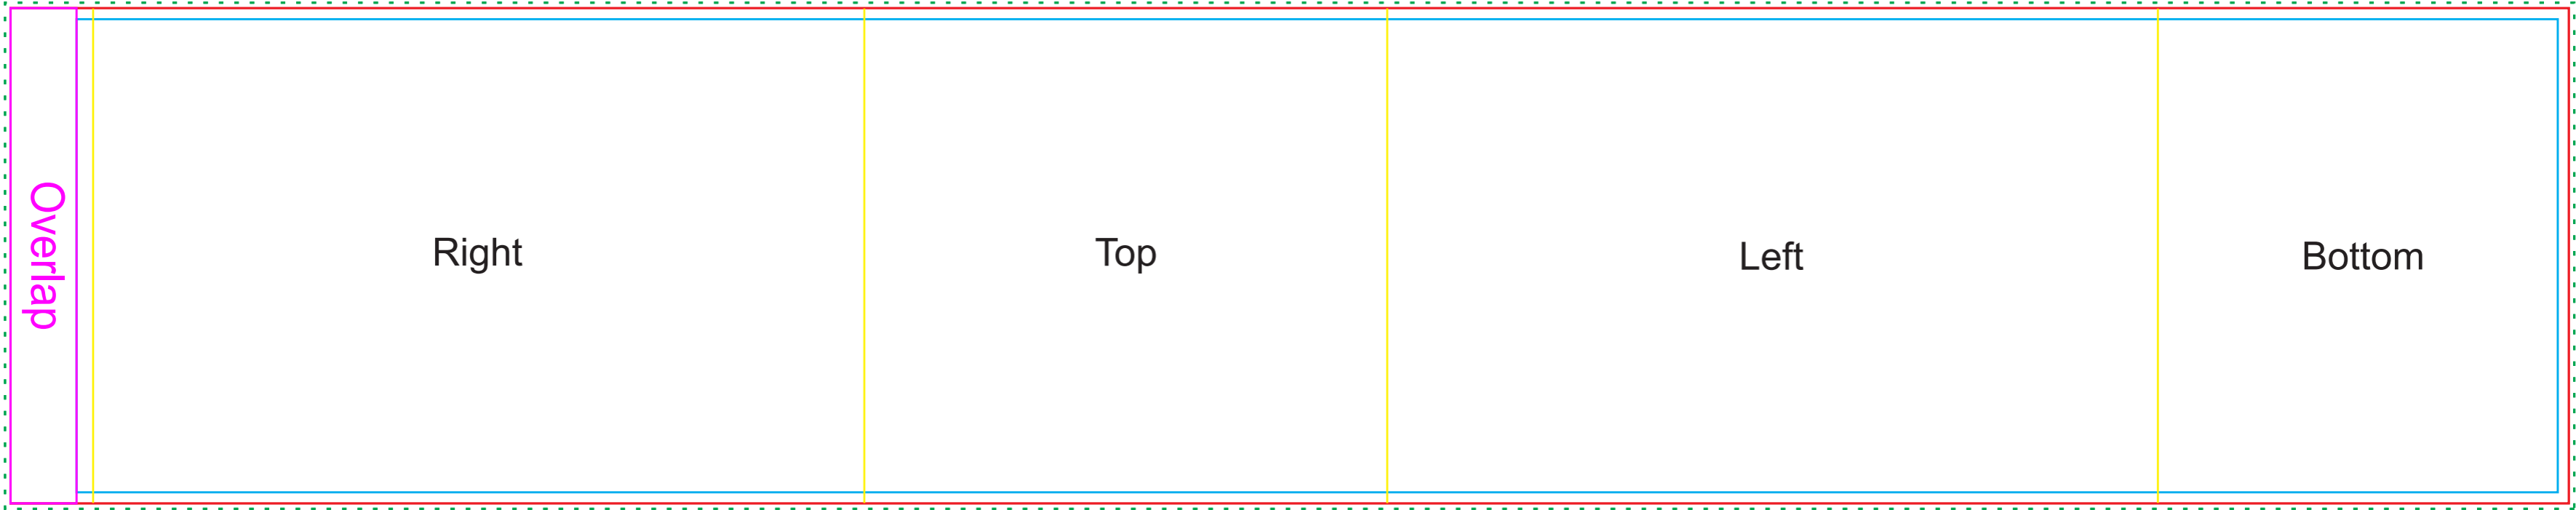

LL0448 - Vienna Glass Cup with Eco Lid & RPET Band: *Flip colour:* INSERT

Sleeve at 100% of size

**Nucolour Transfer**  
Print area: 55mmL x 38mmH  
Actual print size: xxmmL x xxmmH

**LL0448 - Vienna Glass Cup with Eco Lid & RPET Band with Digital Sleeve: *Flip colour: INSERT***

Silicone Sleeve at 50% of size

Digital Sleeve at 25% of size

**Sleeve**

Print area: 465mmL x 90mmH  
Actual print size: xxmmL x xxmmH

- Finished print area ————
- Print area for text & copy ————
- Bleed - - - - -
- Folds ————
- Overlap ————

**Nucolour Transfer**

Print area: 55mmL x 38mmH  
Actual print size: xxmmL x xxmmH

Sleeve at 100% of size

**Nucolour Transfer**

Print area: 55mmL x 38mmH

Actual print size: xxmmL x xxmmH

*Back when applied to box*

*Front when applied to box*

**Sleeve**

Print area: 465mmL x 90mmH

Actual print size: xxmmL x xxmmH

Finished print area	
Print area for text & copy	
Bleed	
Folds	
Overlap	