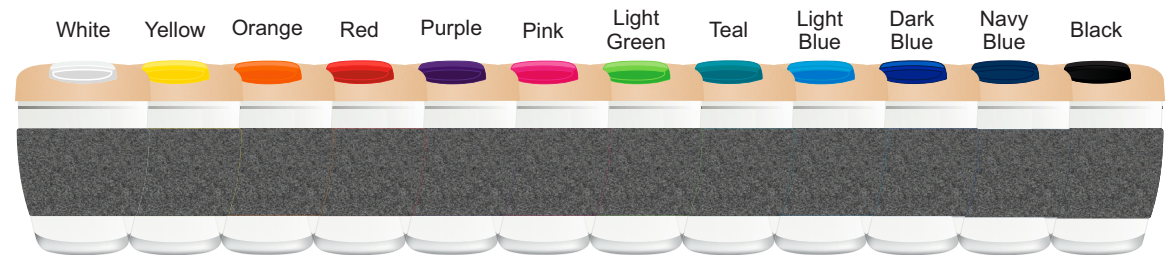

LL0448 - Vienna Glass Cup with Eco Lid & RPET Band: *Flip colour:* INSERT

Sleeve at 100% of size

**Nucolour Transfer**  
Print area: 55mmL x 38mmH  
Actual print size: xxmmL x xxmmH

**LL0448 - Vienna Glass Cup with Eco Lid & RPET Band with Digital Sleeve: *Flip colour: INSERT***

Silicone Sleeve at 50% of size

Digital Sleeve at 25% of size

**Sleeve**

Print area: 465mmL x 90mmH  
Actual print size: xxmmL x xxmmH

- Finished print area ————
- Print area for text & copy ————
- Bleed - - - - -
- Folds ————
- Overlap ————

**Nucolour Transfer**

Print area: 55mmL x 38mmH  
Actual print size: xxmmL x xxmmH

Sleeve at 100% of size

**Nucolour Transfer**

Print area: 55mmL x 38mmH

Actual print size: xxmmL x xxmmH

*Back when applied to box*