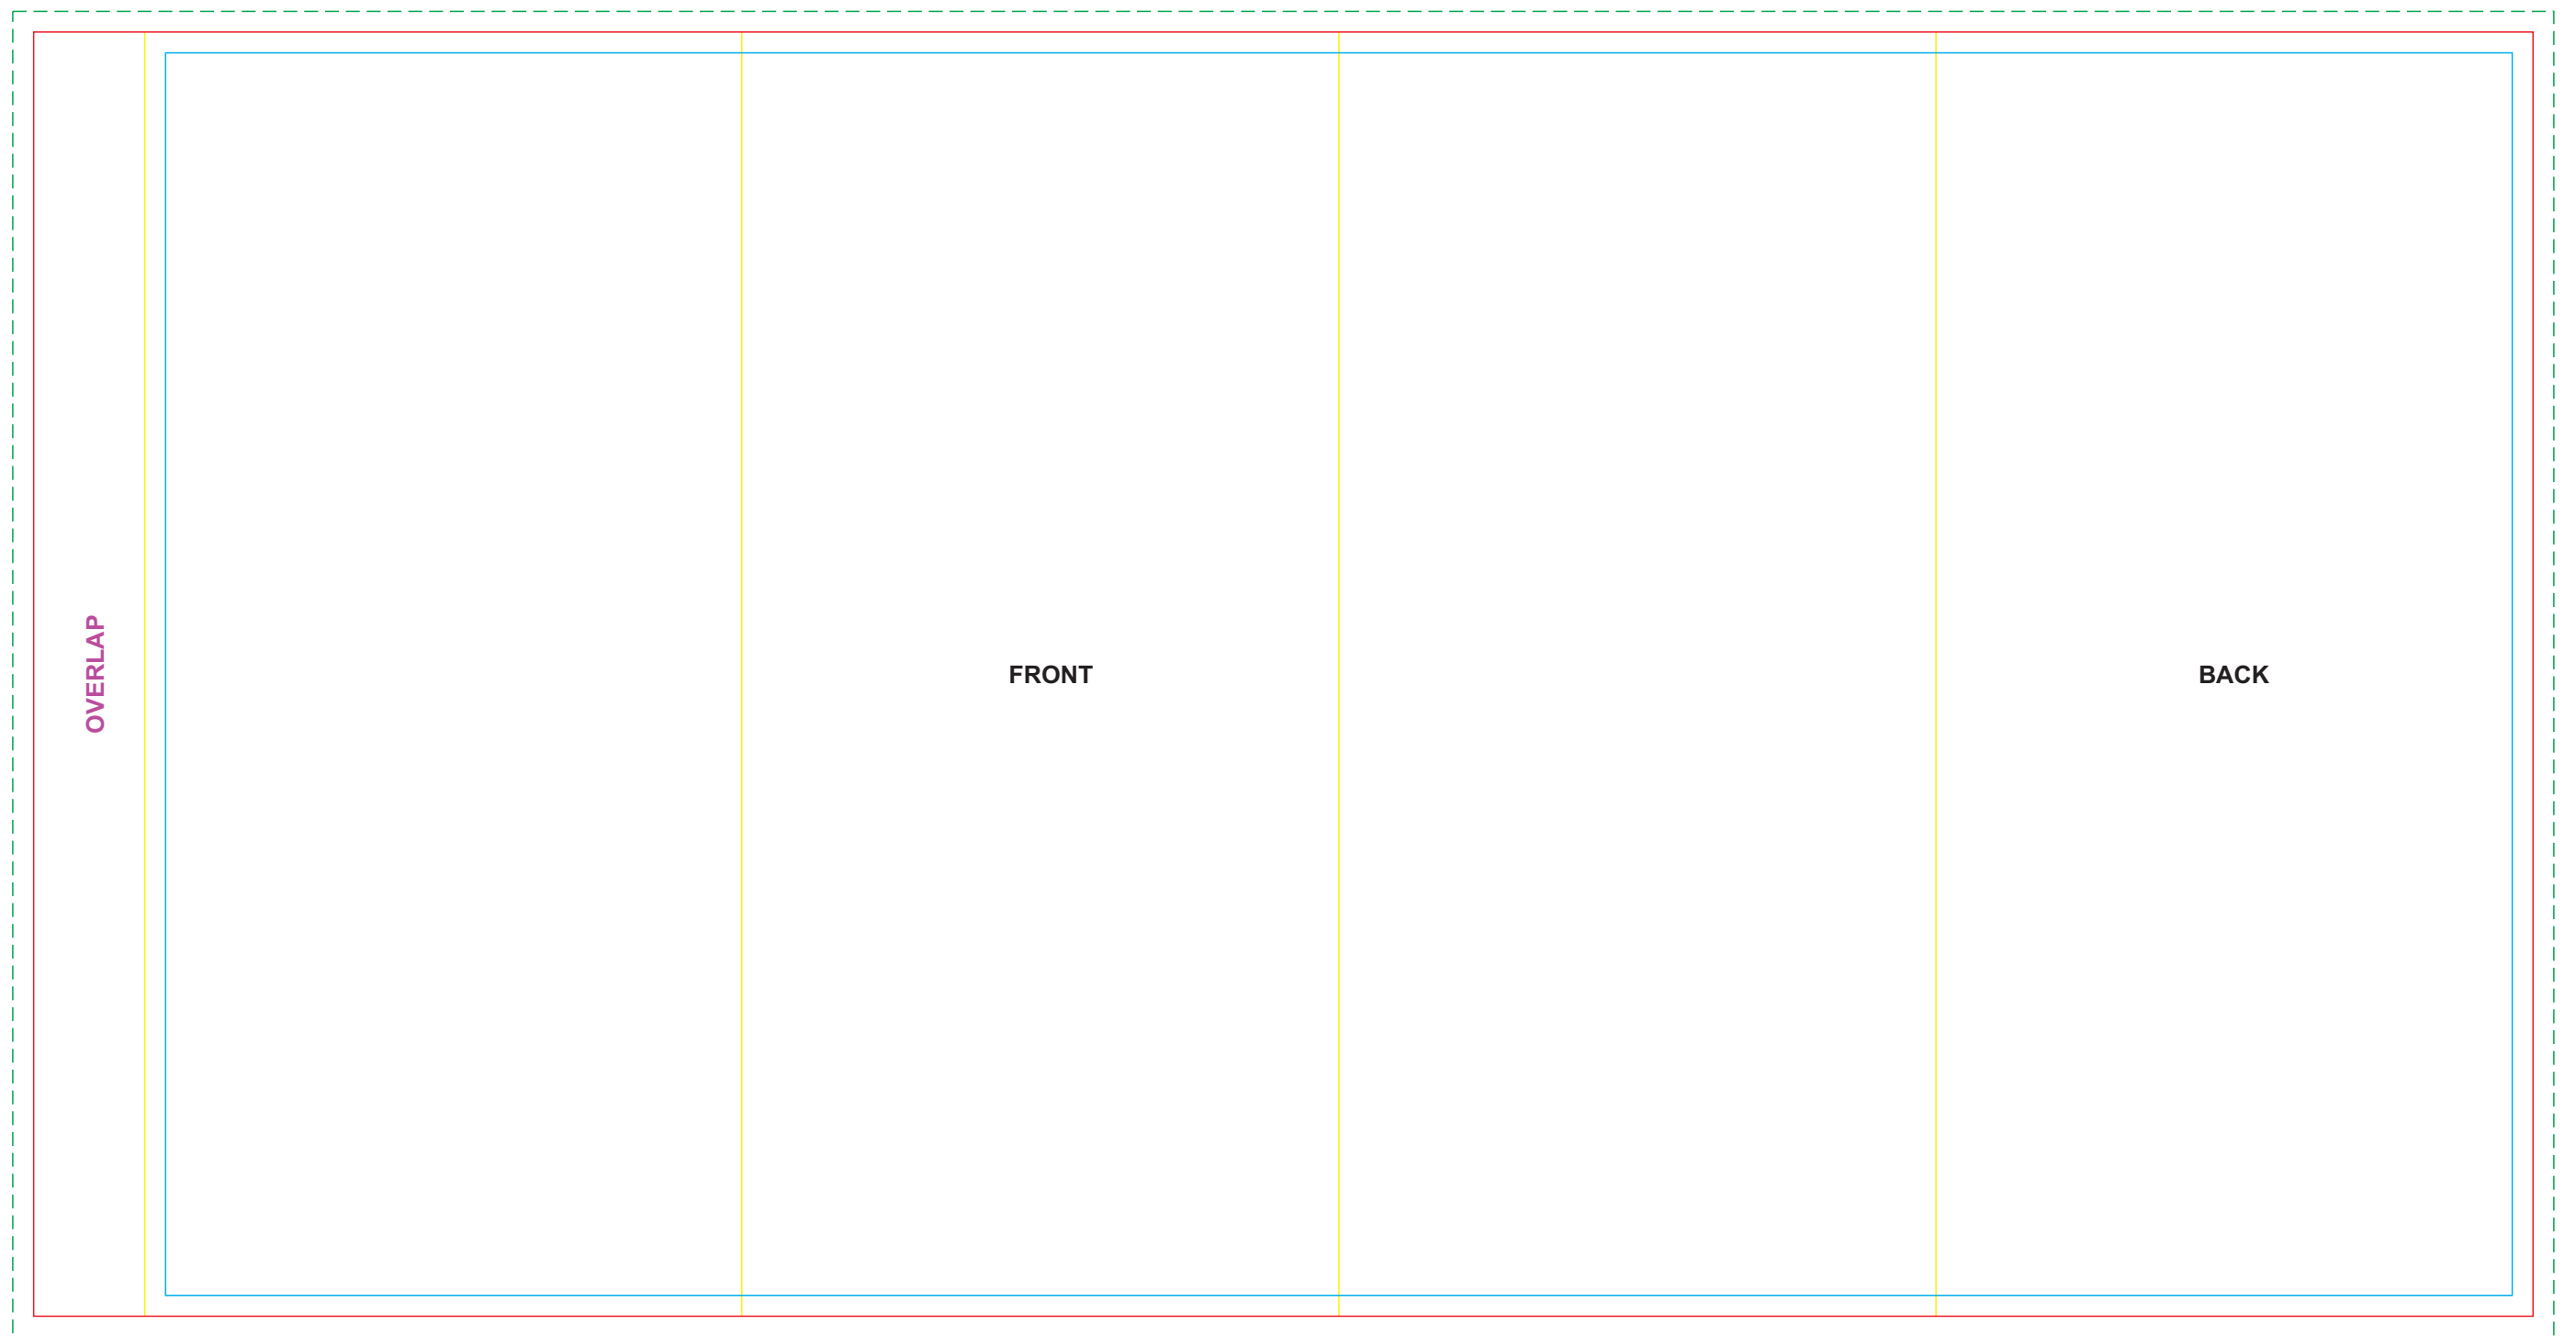

**Digital**  
Print Area: 30mmL x 105mmH  
Actual print size: xxmmL x xxmmH

**Digital Rotary - Joined Wrap**  
Print area: 245.04mmL x 105mmH  
Actual print size: xxmmL x xxmmH

**Laser**  
Print Area: 30mmL x 105mmH  
Actual print size: xxmmL x xxmmH

**Roll**

Print Area: 220mmL x 80mmH  
Actual print size: xxmmL x xxmmH

**Digital**

Print Area: 30mmL x 105mmH  
Actual print size: xxmmL x xxmmH

**Digital Rotary - Joined Wrap**

Print area: 245.04mmL x 105mmH  
Actual print size: xxmmL x xxmmH

**Laser**

Print Area: 30mmL x 105mmH  
Actual print size: xxmmL x xxmmH

Finished print area - Roll/Screen   
Finished print area - Digital/Laser   
Finished print area - Digital Rotary   
Approx opposite positions 

**Sleeve**

Print Area: 318mmL x 249mmH

Actual print size: 360mmL x 185mmH

Max print area for copy & text	
Finished print area	
Folds	
Bleed Requirement	