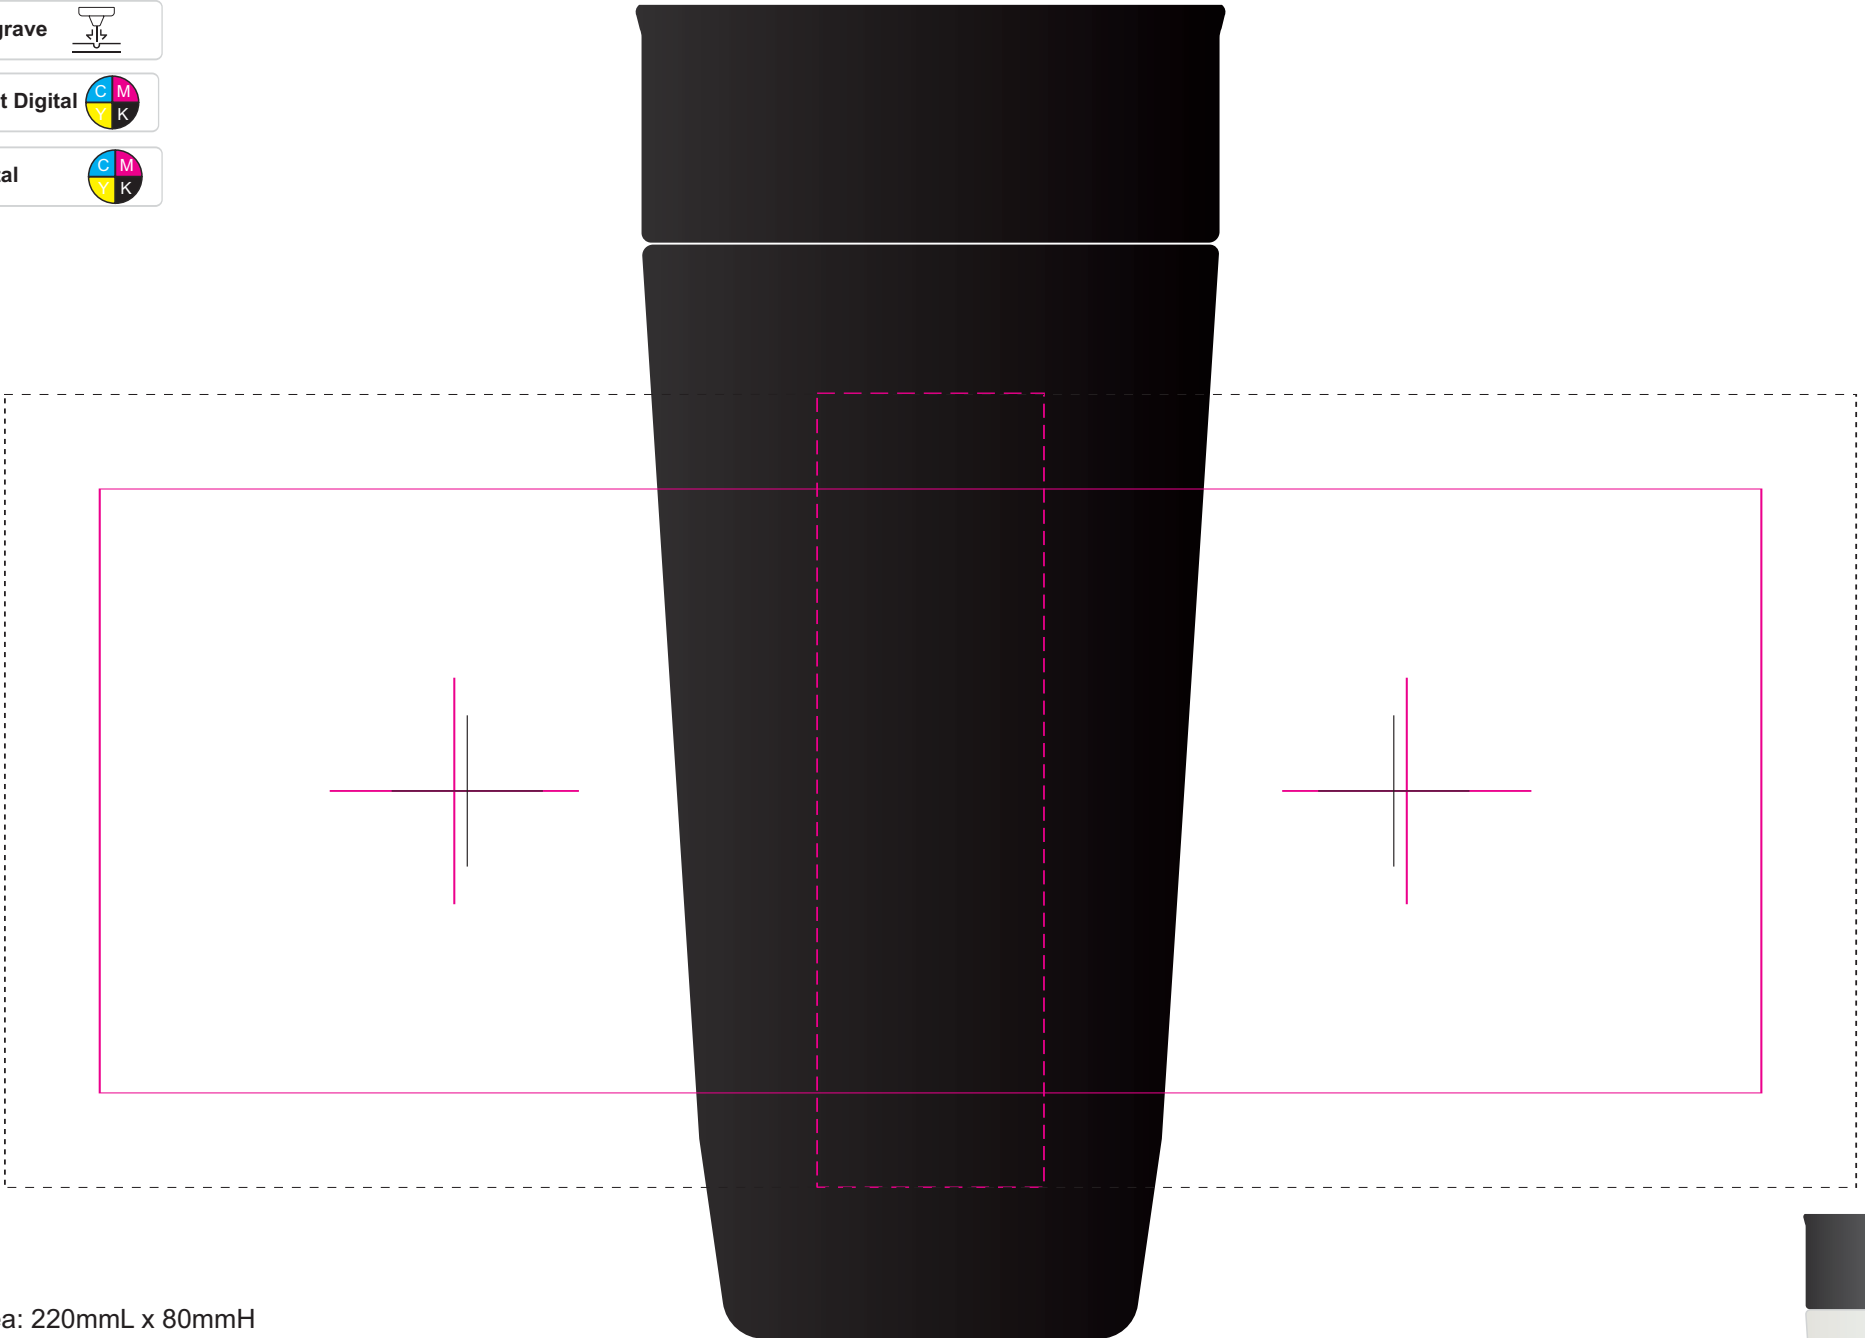

Roll Print PMS
XXXc

Laser Engrave

CMYK Direct Digital

Rotary Digital

Roll

Print Area: 220mmL x 80mmH
Actual print size: xxmmL x xxmmH

Digital

Print Area: 30mmL x 105mmH
Actual print size: xxmmL x xxmmH

Digital Rotary - Joined Wrap

Print area: 245.04mmL x 105mmH
Actual print size: xxmmL x xxmmH

Laser

Print Area: 30mmL x 105mmH
Actual print size: xxmmL x xxmmH

Finished print area - Roll/Screen
Finished print area - Digital/Laser
Finished print area - Digital Rotary
Approx opposite positions