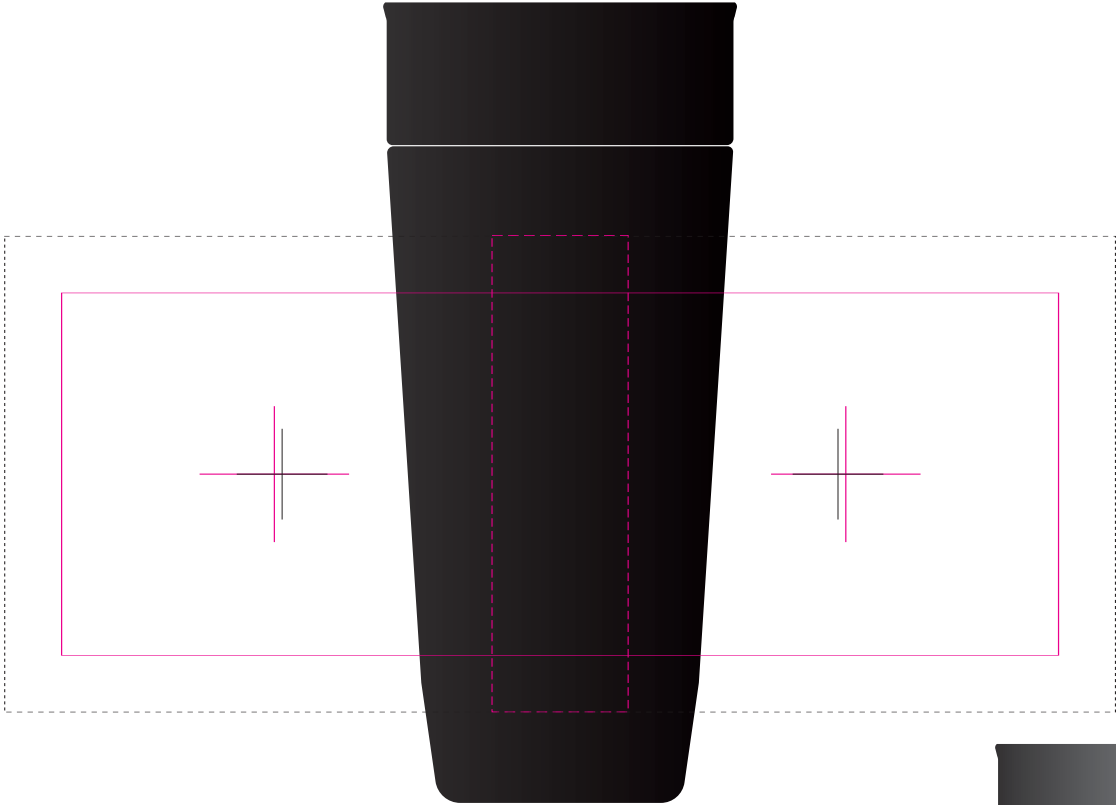

**LL0446 - Flair Stainless Steel Coffee Cup - Black/Black (Matte) & White/Cool Grey (Gloss)**

- Roll Print  PMS XXXc
- Laser Engrave 
- CMYK Direct Digital 
- Rotary Digital 

Item at 60%

**Roll**  
Print Area: 220mmL x 80mmH  
Actual print size: xxmmL x xxmmH

**Digital**  
Print Area: 30mmL x 105mmH  
Actual print size: xxmmL x xxmmH

**Digital Rotary - Joined Wrap**  
Print area: 245.04mmL x 105mmH  
Actual print size: xxmmL x xxmmH

**Laser**  
Print Area: 30mmL x 105mmH  
Actual print size: xxmmL x xxmmH

**Laser**

Print Area: 30mmL x 105mmH  
Actual print size: xxmmL x xxmmH

Finished print area - Roll/Screen   
Finished print area - Digital/Laser   
Finished print area - Digital Rotary   
Approx opposite positions 

**Sleeve**

Print Area: 318mmL x 249mmH

Actual print size: 360mmL x 185mmH

Max print area for copy & text	
Finished print area	
Folds	
Bleed Requirement	