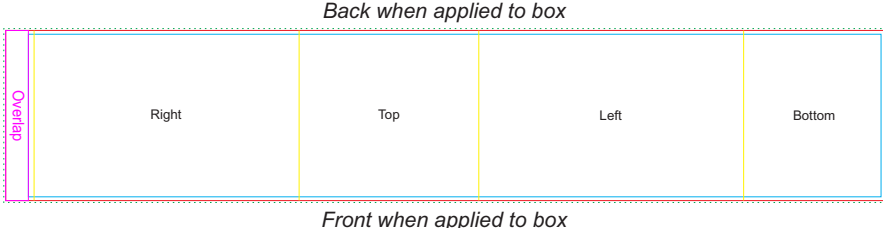

Label

Print Area: 45mm Diameter
Actual print size: xxmmL x xxmmH

Max print area for copy & text 
Finished print area 
Bleed line 

LL0444 - Cheery Coffee Pack w Digital Sleeve on Box - Kick Cup: Flip Colour: Lid Colour: Sleeve Colour: Jelly Beans: Assorted

Screen Print Colour Options Below

Screen print does not wrap around full sleeve

Roll Print Colour Options Below

Available Silicone Ink Colours

CMYK Label

CMYK Direct Digital

Silicone Sleeve at 50% of size

Digital Sleeve at 25% of size

Jelly Beans at 50% of size

Screen Print  Colour
Options Below

Roll Print  Colour
Options Below

Available Silicone Ink Colours

Sleeve at 100% of size

Roll Screen

Print area: 220mmL x 38mmH
Actual print size: xxmmL x xxmmH

Not to size

Label

Print Area: 55mmL x 30mmH
Actual print size: xxmmL x xxmmH

Label

Print Area: 50mmL x 50mmH
Actual print size: xxmmL x xxmmH

Label

Print Area: 45mm Diameter
Actual print size: xxmmL x xxmmH