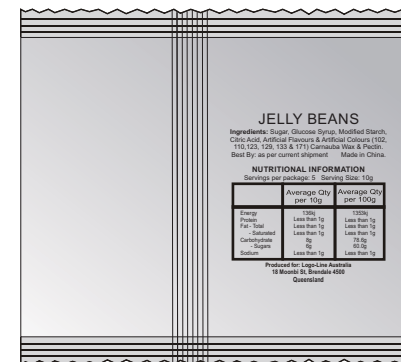

Finished print area - Roll 
Finished print area - Screen 

Jelly Beans at 50% of size

Label

Print Area: 55mmL x 30mmH
Actual print size: xxmmL x xxmmH

Label

Print Area: 50mmL x 50mmH
Actual print size: xxmmL x xxmmH

Jelly Beans at 50% of size

Screen Print  Colour
Options Below

Roll Print  Colour
Options Below

Available Silicone Ink Colours

Sleeve at 100% of size

Roll Screen

Print area: 220mmL x 38mmH
Actual print size: xxmmL x xxmmH

Screen

Print area: 75mmL x 38mmH
Actual print size: xxmmL x xxmmH

Finished print area - Roll 
Finished print area - Screen 

Jelly bean shades and bag sizes can vary between shipments.
Request sample from our latest shipment if shade or shape is important.

Not to size

Label

Print Area: 55mmL x 30mmH
Actual print size: xxmmL x xxmmH

Label

Print Area: 50mmL x 50mmH
Actual print size: xxmmL x xxmmH

Label

Print Area: 45mm Diameter
Actual print size: xxmmL x xxmmH