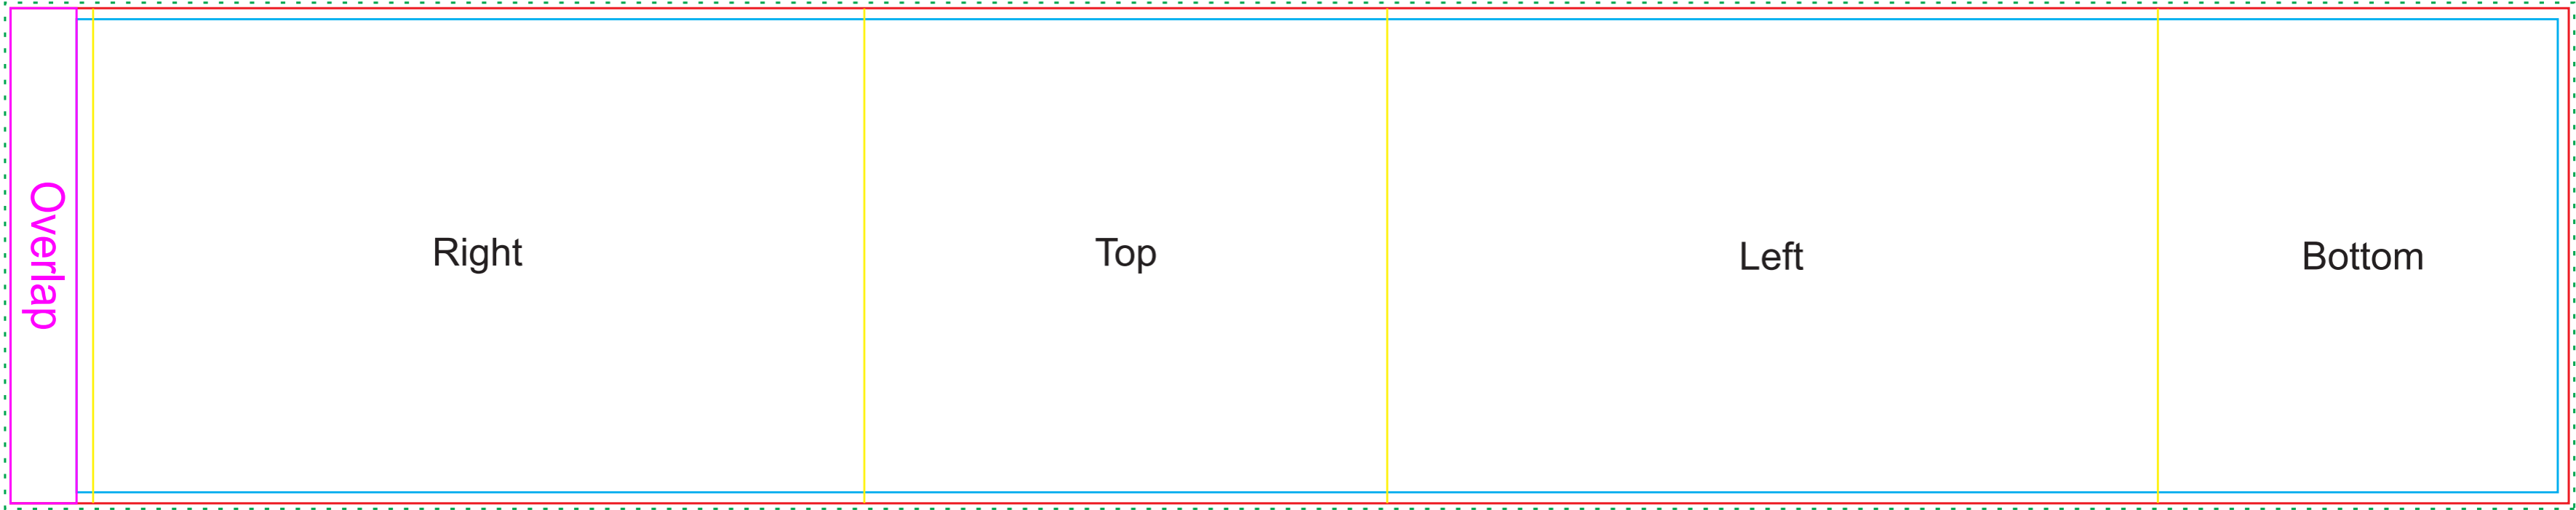

Finished print area	—
Print area for text & copy	—
Bleed	---
Folds	—
Overlap	—

**Roll Screen**

Print area: 220mmL x 38mmH

Actual print size: xxmmL x xxmmH

**Screen**

Print area: 75mmL x 38mmH

Actual print size: xxmmL x xxmmH

Finished print area - Roll	---
Finished print area - Screen	—

Screen Print  Colour  
Options Below

Roll Print  Colour  
Options Below

Available Silicone Ink Colours

Sleeve at 100% of size

**Roll Screen**

Print area: 220mmL x 38mmH

Actual print size: xxmmL x xxmmH

**Screen**

Print area: 75mmL x 38mmH

Actual print size: xxmmL x xxmmH

Finished print area - Roll   
Finished print area - Screen 

*Back when applied to box*

*Front when applied to box*

**Sleeve**  
Print area: 465mmL x 90mmH  
Actual print size: xxmmL x xxmmH

Finished print area	
Print area for text & copy	
Bleed	
Folds	
Overlap	