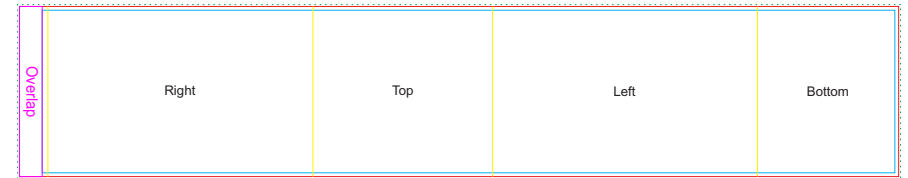

CMYK Direct Digital

Silicone Sleeve at 50% of size

Digital Sleeve at 25% of size

*Back when applied to box*

*Front when applied to box*

**Sleeve**

Print area: 465mmL x 90mmH

Actual print size: xxmmL x xxmmH

Finished print area	—
Print area for text & copy	—
Bleed	---
Folds	—
Overlap	—

**Roll Screen**

Print area: 220mmL x 38mmH

Actual print size: xxmmL x xxmmH

**Screen**

Print area: 75mmL x 38mmH

Actual print size: xxmmL x xxmmH

Finished print area - Roll	---
Finished print area - Screen	—

Screen Print  Colour  
Options Below

Roll Print  Colour  
Options Below

Available Silicone Ink Colours

Sleeve at 100% of size

**Roll Screen**

Print area: 220mmL x 38mmH

Actual print size: xxmmL x xxmmH

**Screen**

Print area: 75mmL x 38mmH

Actual print size: xxmmL x xxmmH

Finished print area - Roll   
Finished print area - Screen 

*Back when applied to box*

*Front when applied to box*