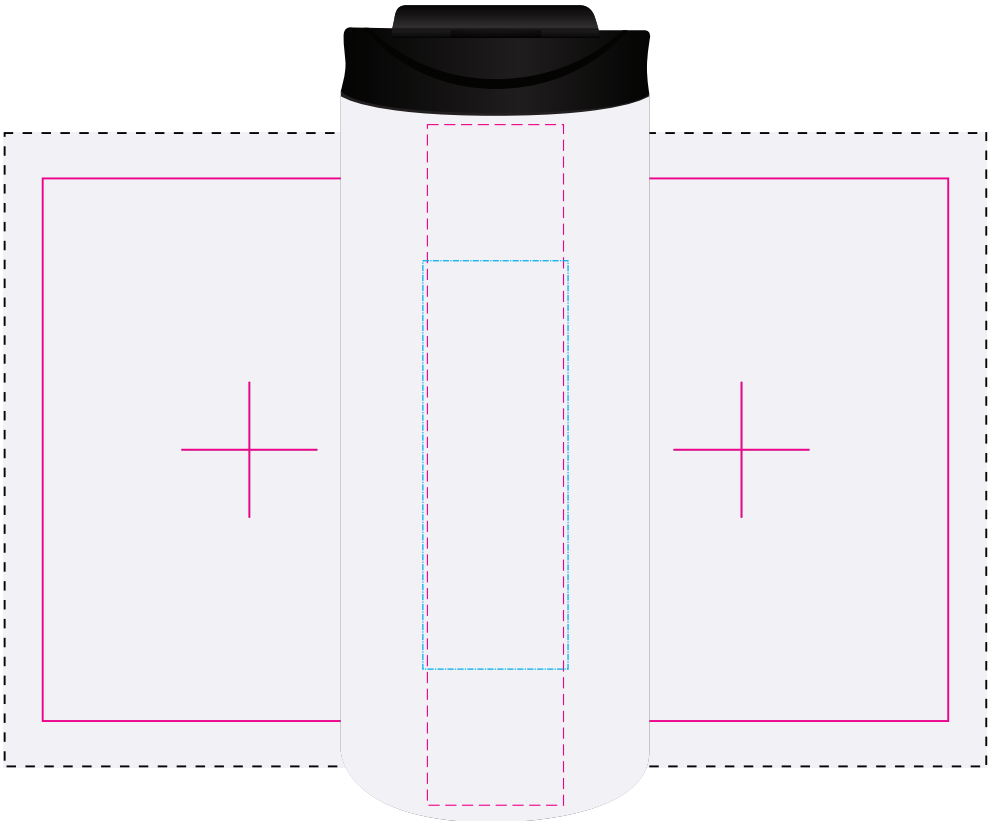

LL0440 - Ninja Coffee Cup - White, Red, Dark Blue, Silver, Black

Roll Screen Print PMS XXXc

Below showing at approx 60% of size

Laser Engraved

Direct Digital C M Y K

Rotary Digital C M Y K

Roll/Screen

Print Area: 200mmL x 120mmH
Actual print size: xxmmL x xxmmH

Digital

Print Area: 30mmL x 150mmH
Actual print size: xxmmL x xxmmH

Digital Rotary - Joined Wrap

Print area: 216.7mmL x 140mmH
Actual print size: xxmmL x xxmmH

Laser - Min Thickness required is 0.7mm

Print Area: 32mmL x 90mmH
Actual print size: xxmmL x xxmmH

Laser - *Min Thickness required is 0.7mm*

Print Area: 32mmL x 90mmH
Actual print size: xxmmL x xxmmH

Finished print area - Roll/Screen	
Finished print area - Digital	
Finished print area - Digital Rotary	
Finished print area - Laser	
Approx opposite positions	

Sleeve
Print area: 317mmL x 186mmH
Actual print size: xxmmL x xxmmH