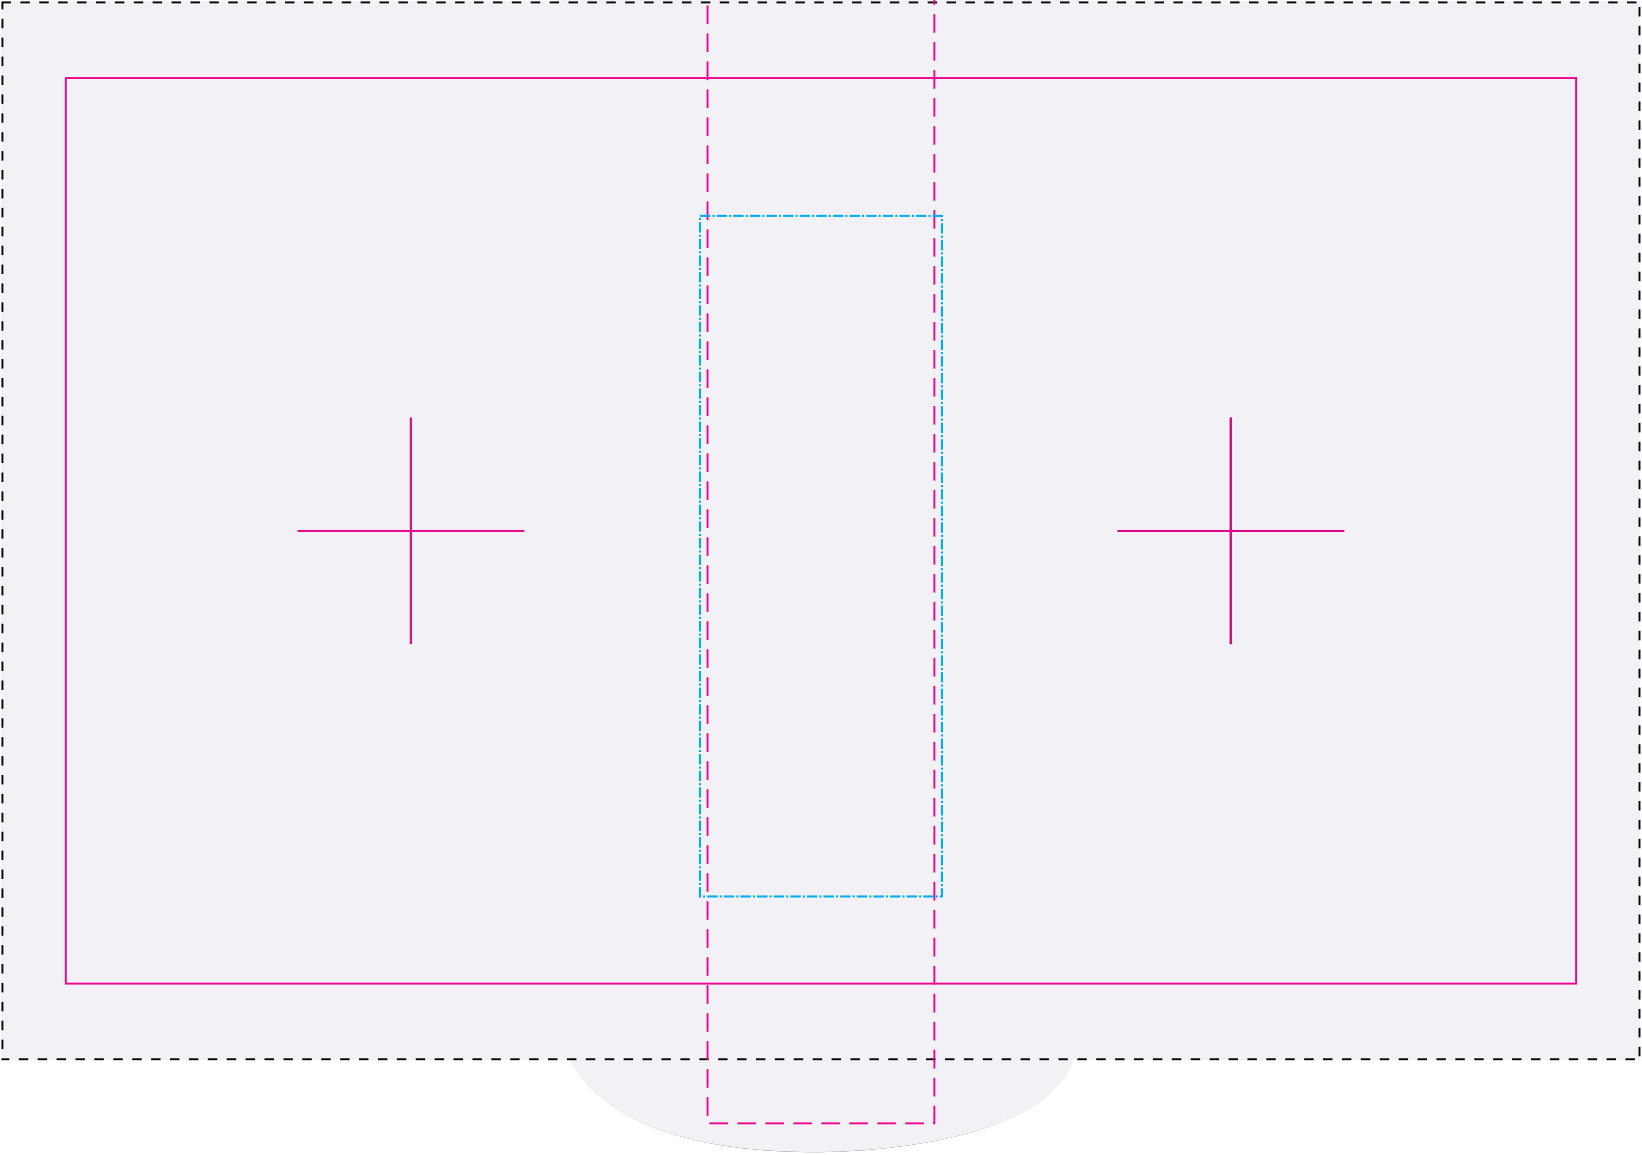

Finished print area - Roll/Screen	
Finished print area - Digital	
Finished print area - Digital Rotary	
Finished print area - Laser	
Approx opposite positions	

Roll Screen Print  PMS XXXc

Laser Engraved

Direct Digital 

Rotary Digital 

Roll/Screen

Print Area: 200mmL x 120mmH
Actual print size: xxmmL x xxmmH

Digital

Print Area: 30mmL x 150mmH
Actual print size: xxmmL x xxmmH

Digital Rotary - *Joined Wrap*

Print area: 216.7mmL x 140mmH
Actual print size: xxmmL x xxmmH

Laser - *Min Thickness required is 0.7mm*

Print Area: 32mmL x 90mmH
Actual print size: xxmmL x xxmmH

Finished print area - Roll/Screen	
Finished print area - Digital	
Finished print area - Digital Rotary	
Finished print area - Laser	
Approx opposite positions	

Sleeve
Print area: 317mmL x 186mmH
Actual print size: xxmmL x xxmmH