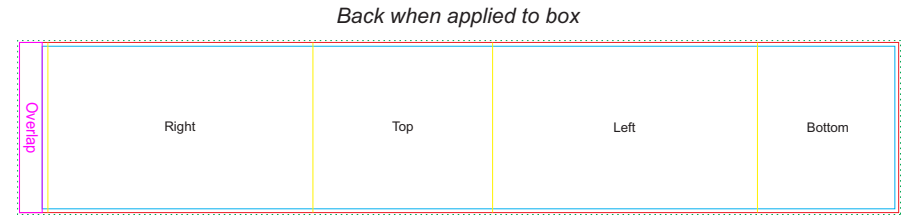

Sleeve at 100% of size

Roll Screen
Print area: 220mmL x 38mmH
Actual print size: xxmmL x xxmmH

Screen
Print area: 75mmL x 38mmH
Actual print size: xxmmL x xxmmH

Finished print area - Roll 
Finished print area - Screen 

Available Silicone Ink Colours

CMYK Direct Digital 

Silicone Sleeve at 50% of size

Digital Sleeve at 25% of size

Sleeve

Print area: 465mmL x 90mmH
Actual print size: xxmmL x xxmmH

Finished print area	
Print area for text & copy	
Bleed	
Folds	
Overlap	

Roll Screen

Print area: 220mmL x 38mmH
Actual print size: xxmmL x xxmmH

Screen

Print area: 75mmL x 38mmH
Actual print size: xxmmL x xxmmH

Finished print area - Roll	
Finished print area - Screen	

Screen Print  Colour
Options Below

Roll Print  Colour
Options Below

Available Silicone Ink Colours

Sleeve at 100% of size

Roll Screen

Print area: 220mmL x 38mmH

Actual print size: xxmmL x xxmmH

Screen

Print area: 75mmL x 38mmH