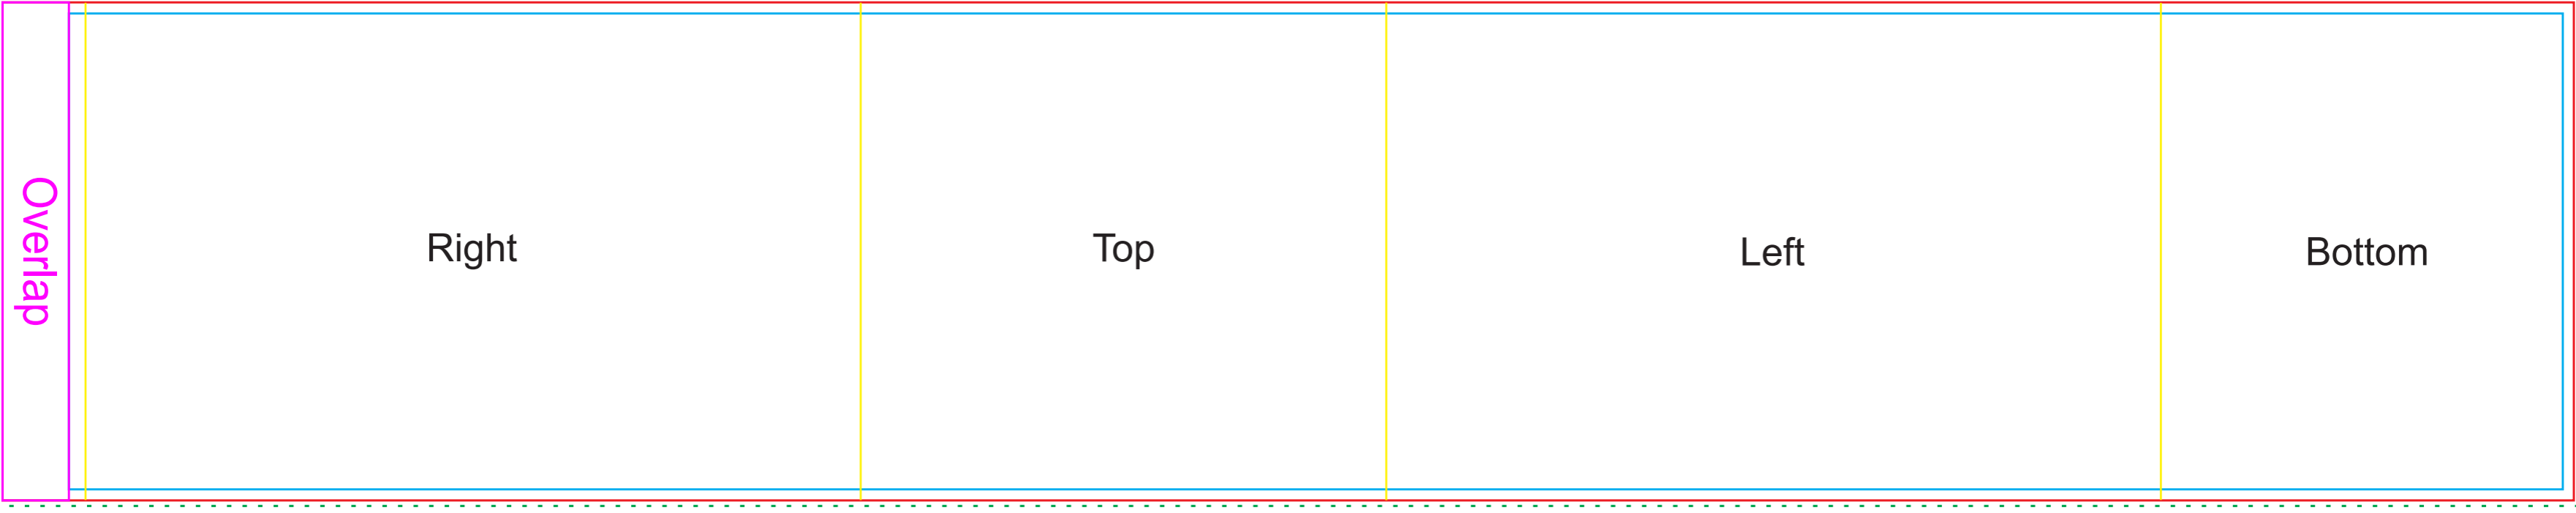

Roll Screen

Print area: 220mmL x 38mmH
Actual print size: xxmmL x xxmmH

Screen

Print area: 75mmL x 38mmH
Actual print size: xxmmL x xxmmH

Finished print area - Roll	
Finished print area - Screen	

Screen Print  Colour
Options Below

Roll Print  Colour
Options Below

Available Silicone Ink Colours

Sleeve at 100% of size

Roll Screen

Print area: 220mmL x 38mmH

Actual print size: xxmmL x xxmmH

Screen

Print area: 75mmL x 38mmH

Actual print size: xxmmL x xxmmH

Finished print area - Roll 
Finished print area - Screen 

Back when applied to box

Front when applied to box

Sleeve
Print area: 465mmL x 90mmH
Actual print size: xxmmL x xxmmH