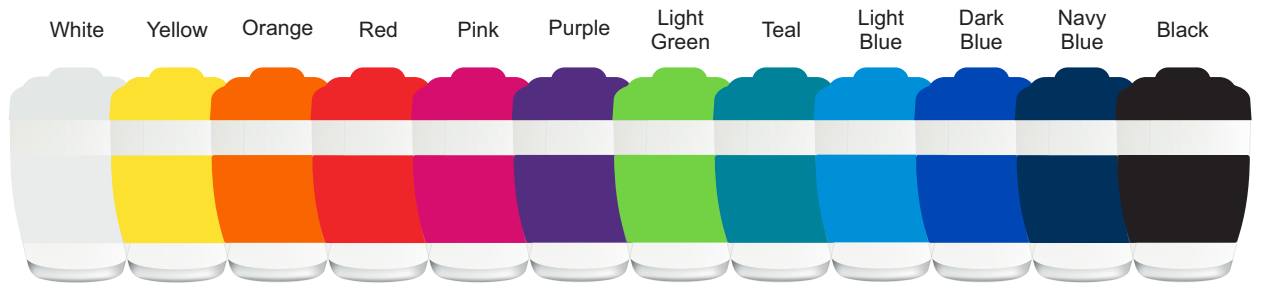

Available Silicone Ink Colours

CMYK Direct Digital 

Silicone Sleeve at 50% of size

Digital Sleeve at 25% of size

Sleeve

Print area: 465mmL x 90mmH
Actual print size: xxmmL x xxmmH

Finished print area	
Print area for text & copy	
Bleed	
Folds	
Overlap	

Roll Print  Colour
Options Below

Available Silicone Ink Colours

Sleeve at 100% of size

Roll Screen

Print area: 220mmL x 38mmH

Actual print size: xxmmL x xxmmH

Screen

Print area: 75mmL x 38mmH