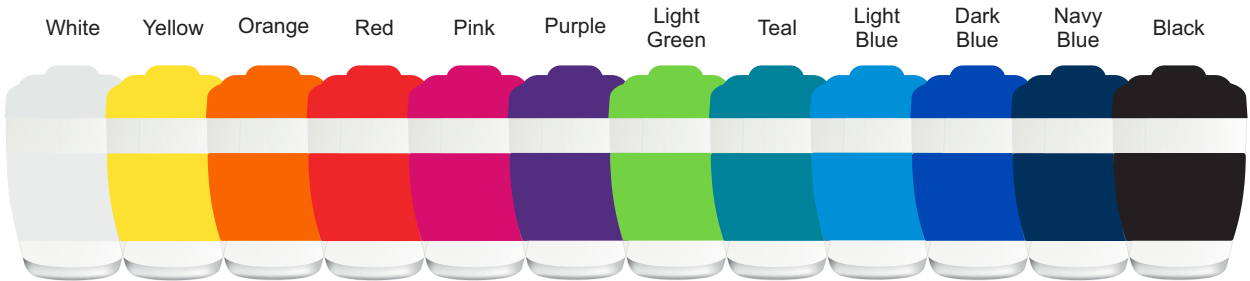

LI0437 - Vienna Glass Cup with Snap Lid & Silicone Sleeve: Sleeve Colour: INSERT Lid Colour: INSERT Snap Piece Colour: INSERT

Screen Print  Colour Options Below

Roll Print  Colour Options Below

Available Silicone Ink Colours

LI0437 - Vienna Glass Cup with Snap Lid & Silicone Sleeve w Digital Sleeve on Box: Sleeve Colour: INSERT Lid Colour: INSERT Snap Piece Colour: INSERT

Screen Print  Colour Options Below

Roll Print  Colour Options Below