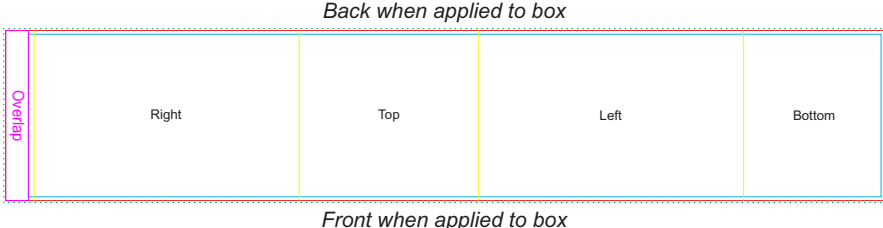

**Label**

Print Area: 50mmL x 50mmH  
Actual print size: xxmmL x xxmmH

**Label**

Print Area: 55mmL x 30mmH  
Actual print size: xxmmL x xxmmH

**Label**

Print Area: 45mm Diameter  
Actual print size: xxmmL x xxmmH

Roll Print  Colour Options Below

Available Silicone Ink Colours

CMYK Label

CMYK Direct Digital

Silicone Sleeve at 50% of size

Digital Sleeve at 25% of size

M&M's at 50% of size

Screen Print  Colour Options Below

Roll Print  Colour Options Below

Available Silicone Ink Colours

Sleeve at 100% of size

**Roll**

Print area: 220mmL x 38mmH  
Actual print size: xxmmL x xxmmH

**Screen**

Print area: 75mmL x 38mmH  
Actual print size: xxmmL x xxmmH

Finished print area - Roll   
Finished print area - Screen 

Some chipping/break up of M&M's is unavoidable

FRONT

BACK

**Label**

Print Area: 50mmL x 50mmH

Actual print size: xxmmL x xxmmH

**Label**