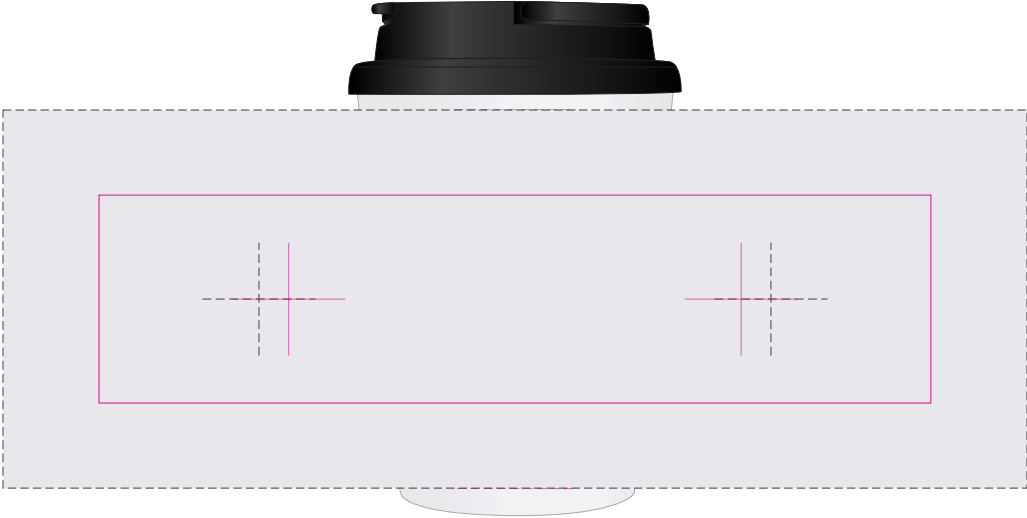

Logo Here

Job # XXXXXX  
Cust # XXXX-XC

**LL0423 - Aroma Coffee Cup with Handle Lid:** Cup Colour: White, Yellow, Orange, Red, Purple, Pink, Light Green, Teal, Light Blue, Dark Blue, Navy Blue, Black

Roll Screen Print  Print Colour

Designs printed onto tapered products using Rotary Digital will follow the shape of the product due to the machines printing process.

Below showing at 50%

**Roll Screen**  
Print area: 220mmL x 55mmH  
Actual print size: xxmmL x xxmmH

**Digital**  
Print area: 32mmL x 100mmH  
Actual print size: xxmmL x xxmmH

**Digital Rotary - Joined Wrap**  
Print area: 270.81mmL x 100mmH  
Actual print size: xxmmL x xxmmH

Roll or Screen Print  PMS  
XXXc