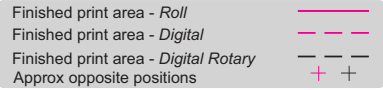

Roll Screen
Print area: 220mmL x 55mmH
Actual print size: xxmmL x xxmmH

Digital
Print area: 32mmL x 100mmH
Actual print size: xxmmL x xxmmH

Digital Rotary - Joined Wrap
Print area: 270.81mmL x 100mmH
Actual print size: xxmmL x xxmmH