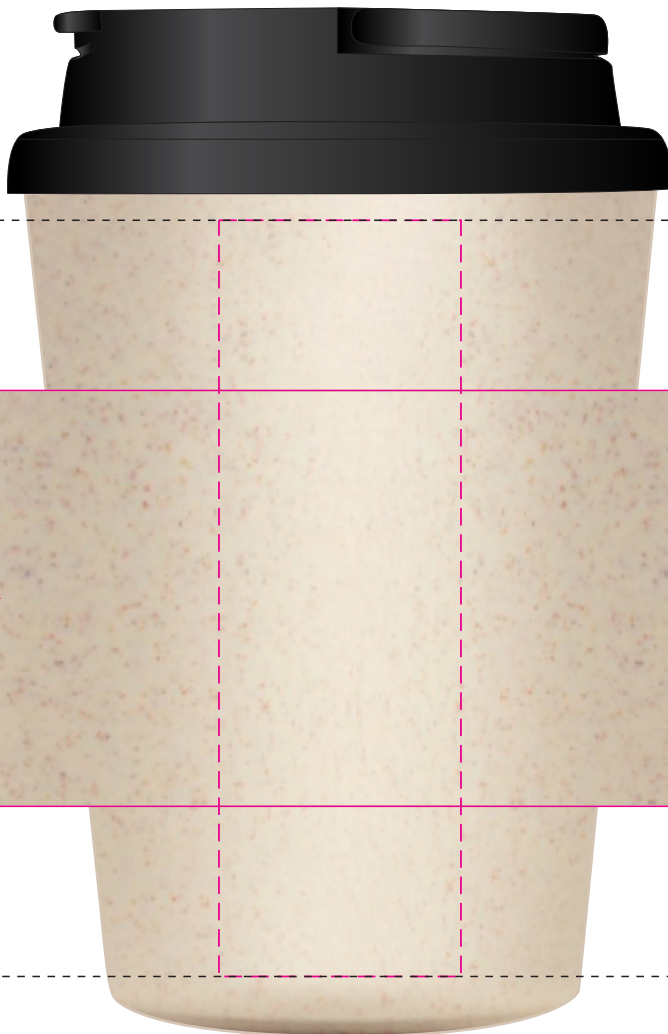

Designs printed onto tapered products using Rotary Digital will follow the shape of the product due to the machines printing process.

Below showing at 60%

Roll Screen
Print area: 220mmL x 55mmH
Actual print size: xxmmL x xxmmH

Digital
Print area: 32mmL x 100mmH
Actual print size: xxmmL x xxmmH

Digital Rotary
Print area: 290.57mmL x 100mmH
Actual print size: xxmmL x xxmmH

Finished print area - Roll Print
Finished print area - Digital
Finished print area - Digital Rotary
Approx Opposite Positions

Screen Roll Print

Colour

Print colours available

Direct Digital

Rotary Digital

Roll Screen

Print area: 220mmL x 55mmH

Actual print size: xxmmL x xxmmH

Digital

Print area: 32mmL x 100mmH

Actual print size: xxmmL x xxmmH

Digital Rotary

Print area: 290.57mmL x 100mmH

Actual print size: xxmmL x xxmmH

Finished print area - Roll Print

Finished print area - Digital