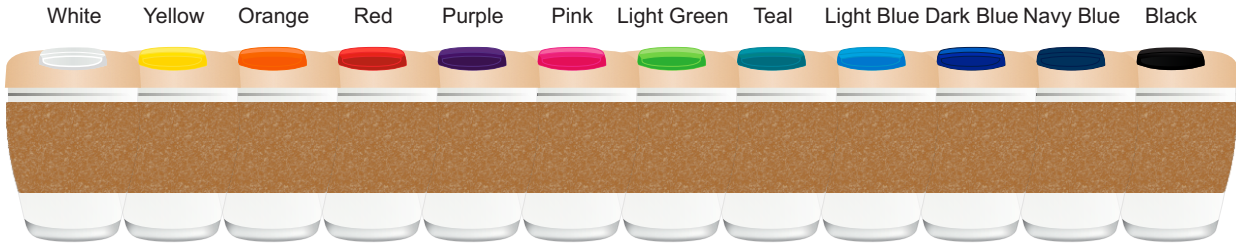

Logo Here

Job # XXXXXX
Cust # XXXX-XC

LL0414 - Vienna Glass Cup with Eco Lid & Cork Sleeve: *Flip Colour: INSERT*

- Screen Print PMS XXXc
- Roll Print PMS XXXc

IMPORTANT

Imperfections in the surface of this item can occur due to the nature of the material. Fine text/details may not be legible due to cork texture. Samples recommended.

Sleeve at 100% of size

Roll Screen
Print area: 220mmL x 38mmH
Actual print size: xxmmL x xxmmH

Screen
Print area: 75mmL x 38mmH
Actual print size: xxmmL x xxmmH

Finished print area - Roll - - - - -
Finished print area - Screen - - - - -

LL0414 - Vienna Glass Cup with Eco Lid & Cork Sleeve w Digital Sleeve on Box: Flip Colour: INSERT

- Screen Print PMS XXXc
- Roll Print PMS XXXc
- CMYK Direct Digital

IMPORTANT

Imperfections in the surface of this item can occur due to the nature of the material. Fine text/details may not be legible due to cork texture. Samples recommended.