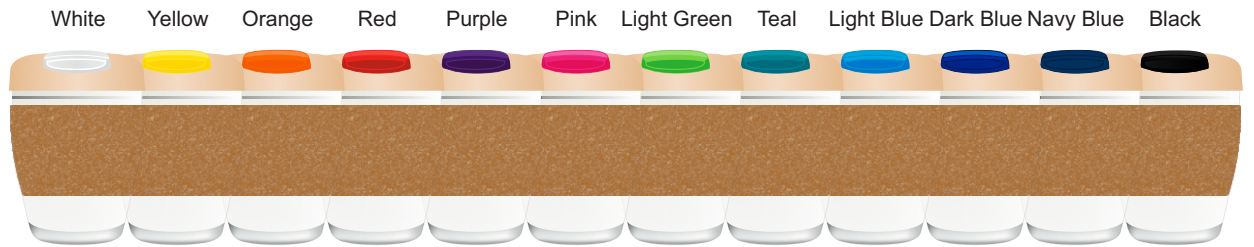

Screen Print PMS
XXXXC

Roll Print PMS
XXXXC

IMPORTANT

Imperfections in the surface of this item can occur due to the nature of the material.
Fine text/details may not be legible due to cork texture. Samples recommended.

Sleeve at 100% of size

Roll Screen

Print area: 220mmL x 38mmH
Actual print size: xxmmL x xxmmH

Screen

Print area: 75mmL x 38mmH
Actual print size: xxmmL x xxmmH

Finished print area - Roll
Finished print area - Screen