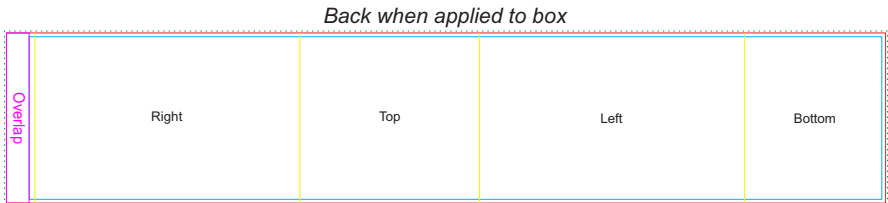

Sleeve at 100% of size

Roll Screen
Print area: 220mmL x 38mmH
Actual print size: xxmmL x xxmmH

Screen
Print area: 75mmL x 38mmH
Actual print size: xxmmL x xxmmH

Finished print area - Roll - - - - -
Finished print area - Screen - - - - -

LL0414 - Vienna Glass Cup with Eco Lid & Cork Sleeve w Digital Sleeve on Box: Flip Colour: INSERT

- Screen Print PMS XXXc
- Roll Print PMS XXXc
- CMYK Direct Digital

IMPORTANT

Imperfections in the surface of this item can occur due to the nature of the material. Fine text/details may not be legible due to cork texture. Samples recommended.

Cork Sleeve at 50% of size

Digital Sleeve at 50% of size

Sleeve *Front when applied to box*
Print area: 465mmL x 90mmH
Actual print size: xxmmL x xxmmH

- Finished print area
- Print area for text & copy
- Bleed
- Folds
- Overlap

Roll Screen
Print area: 220mmL x 38mmH
Actual print size: xxmmL x xxmmH

Screen
Print area: 75mmL x 38mmH
Actual print size: xxmmL x xxmmH

- Finished print area - Roll
- Finished print area - Screen

Screen Print  PMS
XXXXC