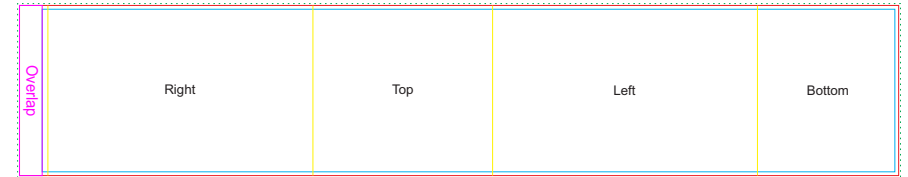

Available Silicone Ink Colours

CMYK Direct Digital 

Silicone Sleeve at 50% of size

Digital Sleeve at 25% of size

*Back when applied to box*

*Front when applied to box*

**Sleeve**

Print area: 465mmL x 90mmH  
Actual print size: xxmmL x xxmmH

- Finished print area 
- Print area for text & copy 
- Bleed 
- Folds 
- Overlap 

**Roll Screen**

Print area: 220mmL x 38mmH  
Actual print size: xxmmL x xxmmH

**Screen**

Print area: 75mmL x 38mmH  
Actual print size: xxmmL x xxmmH

Finished print area - Roll   
Finished print area - Screen 

Screen Print  Colour  
Options Below

Roll Print  Colour  
Options Below

Available Silicone Ink Colours

Sleeve at 100% of size

**Roll Screen**

Print area: 220mmL x 38mmH

Actual print size: xxmmL x xxmmH

**Screen**

Print area: 75mmL x 38mmH

Actual print size: xxmmL x xxmmH

Finished print area - Roll   
Finished print area - Screen 

*Back when applied to box*

*Front when applied to box*