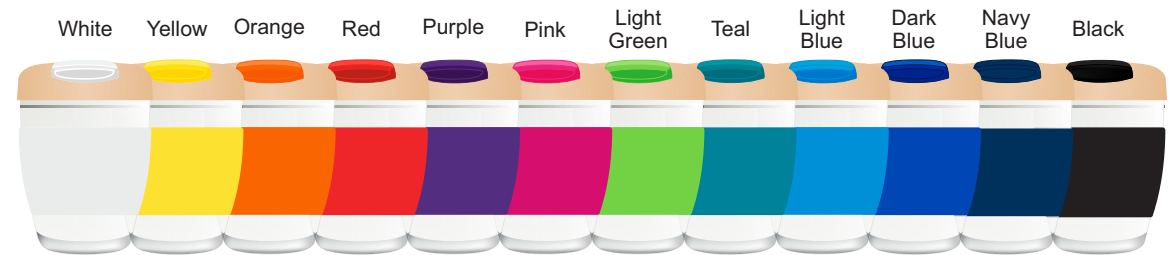

Finished print area - Roll
Finished print area - Screen