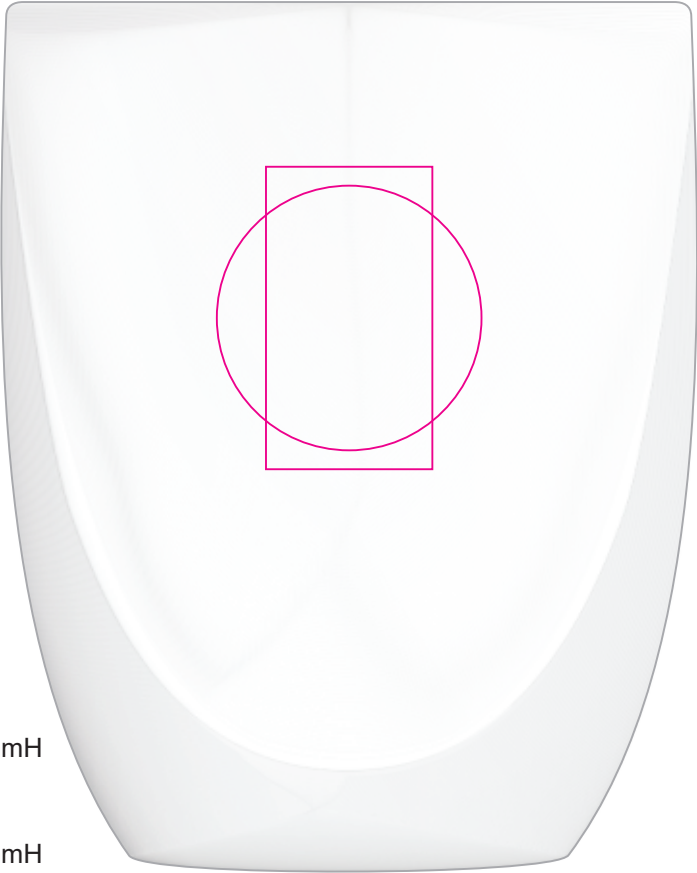

Logo Here

Job # XXXXXX  
Cust # XXXXXX

**LL0400 - Sierra 350ml Double Wall Glass Cup - Clear**

**Pad Print**  XXX

This item is not suitable for dishwasher use.

**Print colours available**

**Pad**

Print area: 35mm Diameter  
Actual print size: xxmmL x xxmmH

**Pad**

Print area: 22mmL x 40mmH  
Actual print size: xxmmL x xxmmH

Finished print area 

LL0400 - Sierra 350ml Double Wall Glass Cup Cup with Bamboo Lid - Clear & Natural

Pad Print  XXX

Laser Engraved - Natural Etch

Print colours available

 White  Black  Red  Blue  Green  Imitation etch

CMYK Direct Digital 

This item is not suitable for dishwasher use.

**Pad**  
Print area: 35mm Diameter  
Actual print size: xxmmL x xxmmH

**Pad**  
Print area: 22mmL x 40mmH  
Actual print size: xxmmL x xxmmH

**Digital/Laser**  
Print area: 70mm Diameter  
Actual print size: xxmmL x xxmmH

Finished print area 

Finished print area 

**LL0400 - Sierra 350ml Double Wall Glass Cup with Sleeve - Clear + Sleeve**