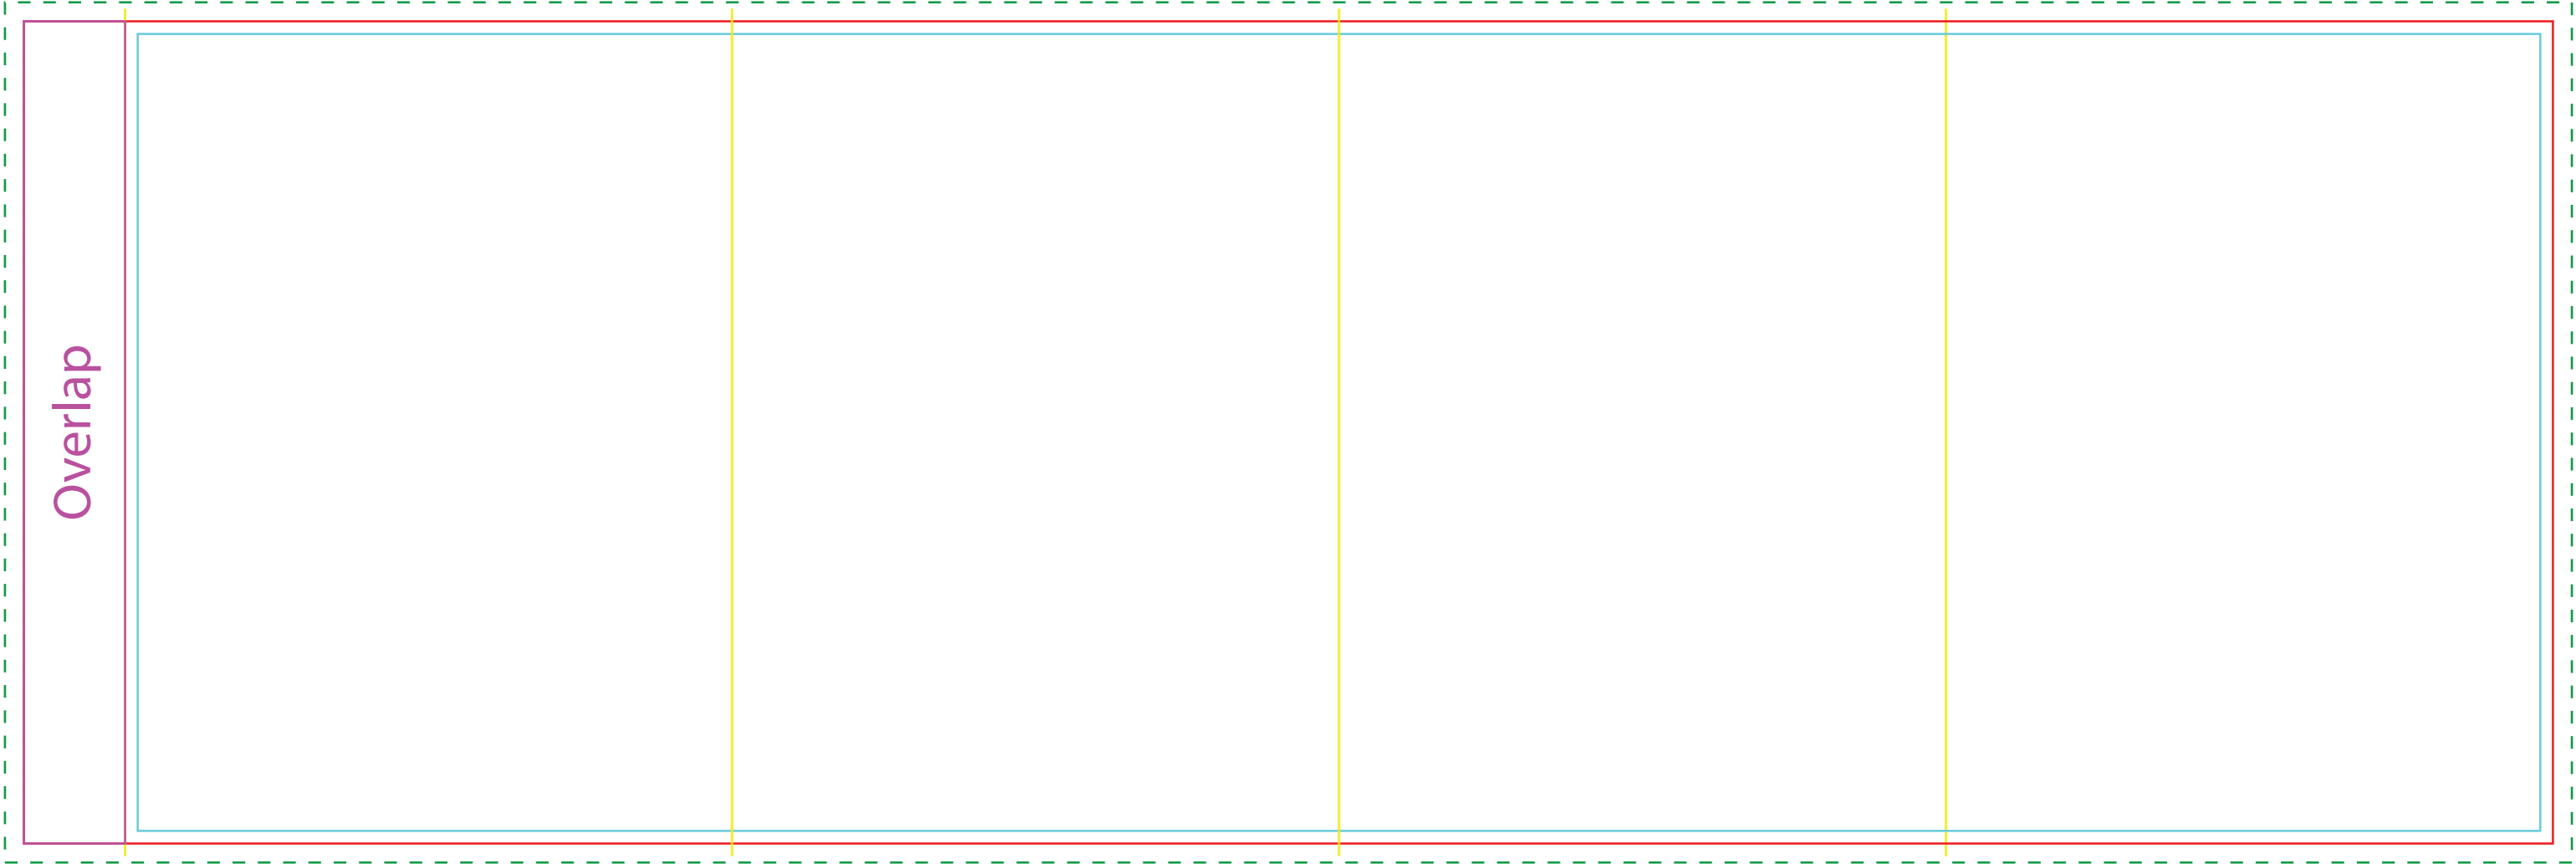

Logo Here

Job # XXXXXX  
Cust # XXXXXX

**LL0400 - Sierra 350ml Double Wall Glass Cup - Clear**

**Pad Print**  XXX

This item is not suitable for dishwasher use.

**Print colours available**

**Pad**

Print area: 35mm Diameter  
Actual print size: xxmmL x xxmmH

**Pad**

Print area: 22mmL x 40mmH  
Actual print size: xxmmL x xxmmH

Finished print area 

LL0400 - Sierra 350ml Double Wall Glass Cup Cup with Bamboo Lid - Clear & Natural

Pad Print  XXX

Laser Engraved - Natural Etch

**Pad**  
Print area: 22mmL x 40mmH  
Actual print size: xxmmL x xxmmH

**Digital/Laser**  
Print area: 70mm Diameter  
Actual print size: xxmmL x xxmmH

Finished print area 

Finished print area 

**LL0400 - Sierra 350ml Double Wall Glass Cup with Sleeve - Clear + Sleeve**

**Pad**  
Print area: 22mmL x 40mmH  
Actual print size: xxmmL x xxmmH

Finished print area 

Sleeve on box - 30% of actual size

**Sleeve**  
Print area: 400mmL x 130mmH  
Actual print size: xxmmL x xxmmH

Max print area for copy & text   
Finished print area   
Folds 