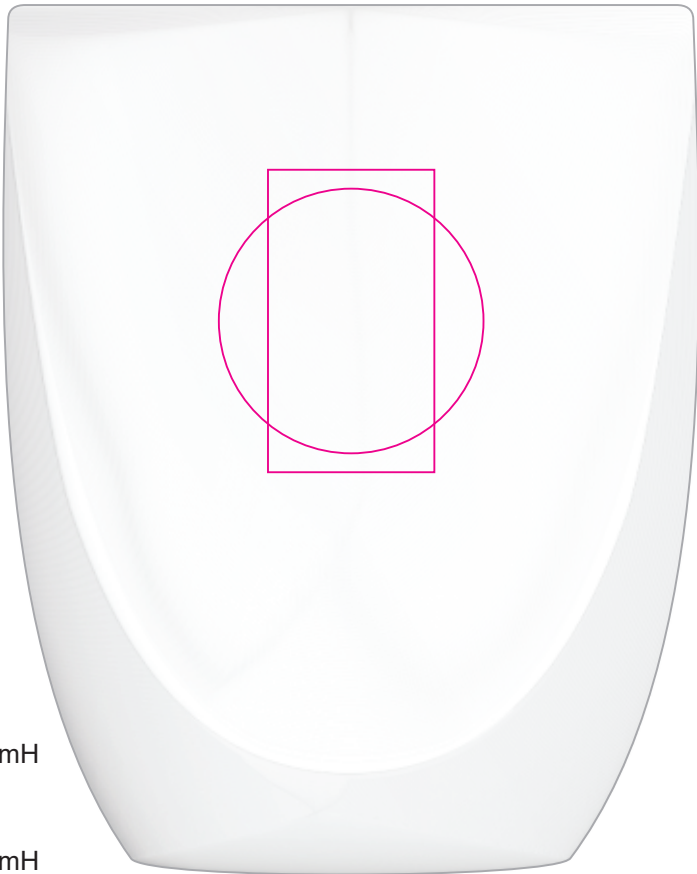

Logo Here

Job # XXXXXX  
Cust # XXXXXX

**LL0400 - Sierra 350ml Double Wall Glass Cup - Clear**

**Pad Print**  XXX

This item is not suitable for dishwasher use.

**Print colours available**

**Pad**

Print area: 35mm Diameter  
Actual print size: xxmmL x xxmmH

Print colours available

 White  Black  Red  Blue  Green  Imitation etch

CMYK Direct Digital 

This item is not suitable for dishwasher use.

**Pad**  
Print area: 35mm Diameter  
Actual print size: xxmmL x xxmmH

**Pad**  
Print area: 22mmL x 40mmH  
Actual print size: xxmmL x xxmmH

**Digital/Laser**  
Print area: 70mm Diameter  
Actual print size: xxmmL x xxmmH

Finished print area 

Finished print area 

**LL0400 - Sierra 350ml Double Wall Glass Cup with Sleeve - Clear + Sleeve**

Pad Print  PMS XXXc

CMYK Direct Digital 

**Print colours available**  
 White  Black  Red  Blue  Green  Imitation etc

**This item is not suitable for dishwasher use.**

**Pad**  
Print area: 35mm Diameter  
Actual print size: xxmmL x xxmmH