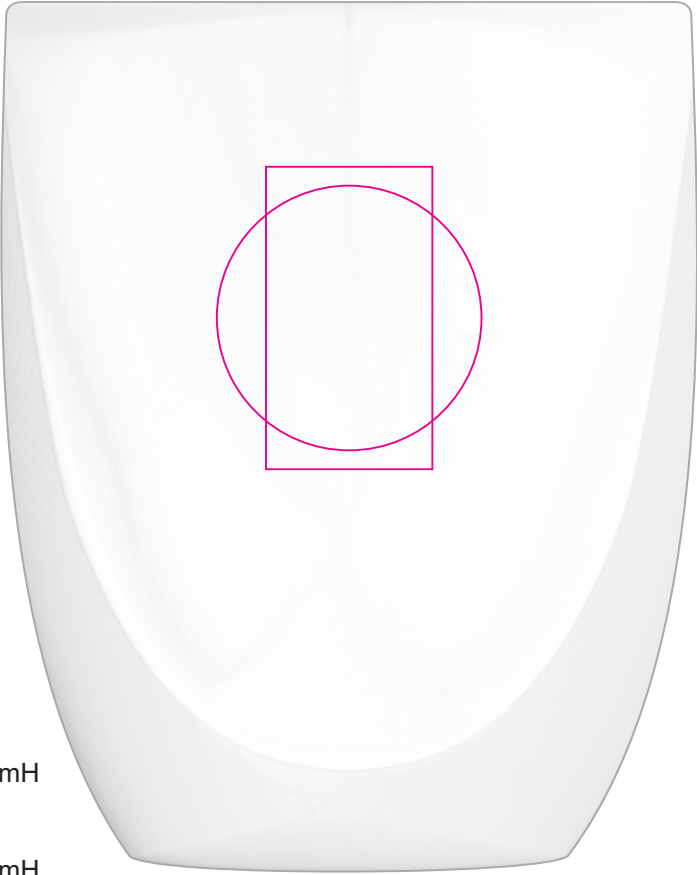

Logo Here

Job # XXXXXX
Cust # XXXX-XC

LL0400 - Sierra 350ml Double Wall Glass Cup - Clear

Pad Print  XXX

This item is not suitable for dishwasher use.

Print colours available

					
White	Black	Red	Blue	Green	Imitation etch

Pad
Print area: 35mm Diameter
Actual print size: xxmmL x xxmmH

Pad
Print area: 22mmL x 40mmH
Actual print size: xxmmL x xxmmH

Finished print area 

Logo Here

Job # XXXXXX
Cust # XXXX-XC

LL0400 - Sierra 350ml Double Wall Glass Cup with Bamboo Lid - Clear & Natural

Pad Print  XXX

Laser Engraved - Natural Etch

Print colours available
 White  Black  Red  Blue  Green  Imitation etch

Digital 

This item is not suitable for dishwasher use.

Pad
Print area: 35mm Diameter
Actual print size: xxmmL x xxmmH

Pad
Print area: 22mmL x 40mmH
Actual print size: xxmmL x xxmmH

Digital/Laser
Print area: 70mm Diameter
Actual print size: xxmmL x xxmmH

Finished print area 

Finished print area 

LL0400 - Sierra 350ml Double Wall Glass Cup with Sleeve - Clear + Sleeve