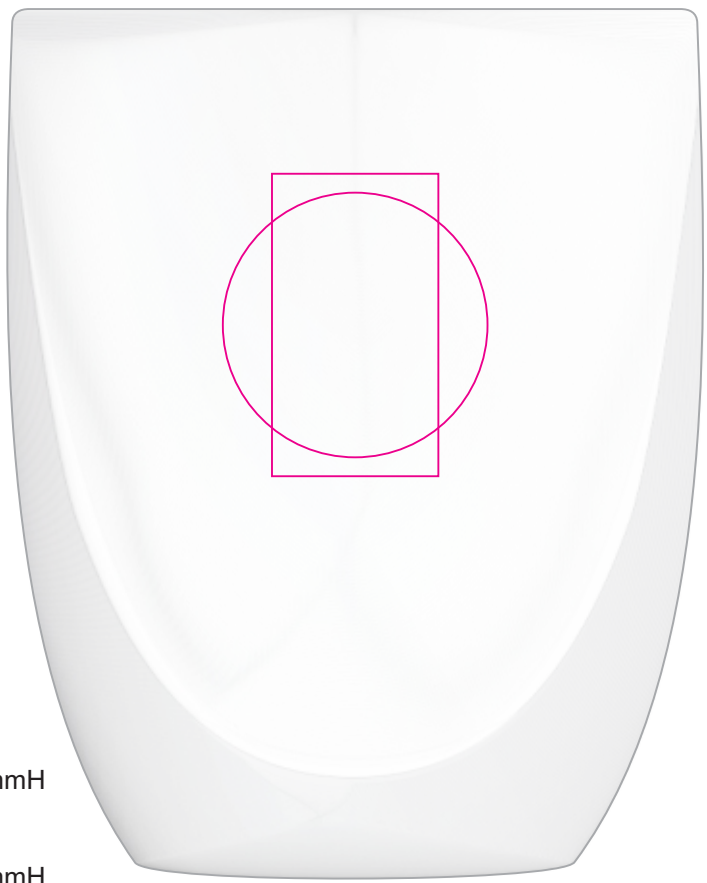

Pad
Print area: 35mm Diameter
Actual print size: xxmmL x xxmmH

Pad
Print area: 22mmL x 40mmH
Actual print size: xxmmL x xxmmH

Finished print area 

Logo Here

Job # XXXXXX
Cust # XXXX-XC

LL0400 - Sierra 350ml Double Wall Glass Cup with Bamboo Lid - Clear & Natural

Pad Print  XXX

Laser Engraved - Natural Etch

Print colours available
 White  Black  Red  Blue  Green  Imitation etch

Digital 

This item is not suitable for dishwasher use.

Pad
Print area: 35mm Diameter
Actual print size: xxmmL x xxmmH

Pad
Print area: 22mmL x 40mmH
Actual print size: xxmmL x xxmmH

Digital/Laser
Print area: 70mm Diameter
Actual print size: xxmmL x xxmmH

Finished print area 

Finished print area 

LL0400 - Sierra 350ml Double Wall Glass Cup with Sleeve - Clear + Sleeve

Pad Print  PMS XXXc

CMYK Direct Digital 

Print colours available
 White  Black  Red  Blue  Green  Imitation etc

This item is not suitable for dishwasher use.

Sleeve on box - 30% of actual size

Pad
Print area: 35mm Diameter
Actual print size: xxmmL x xxmmH