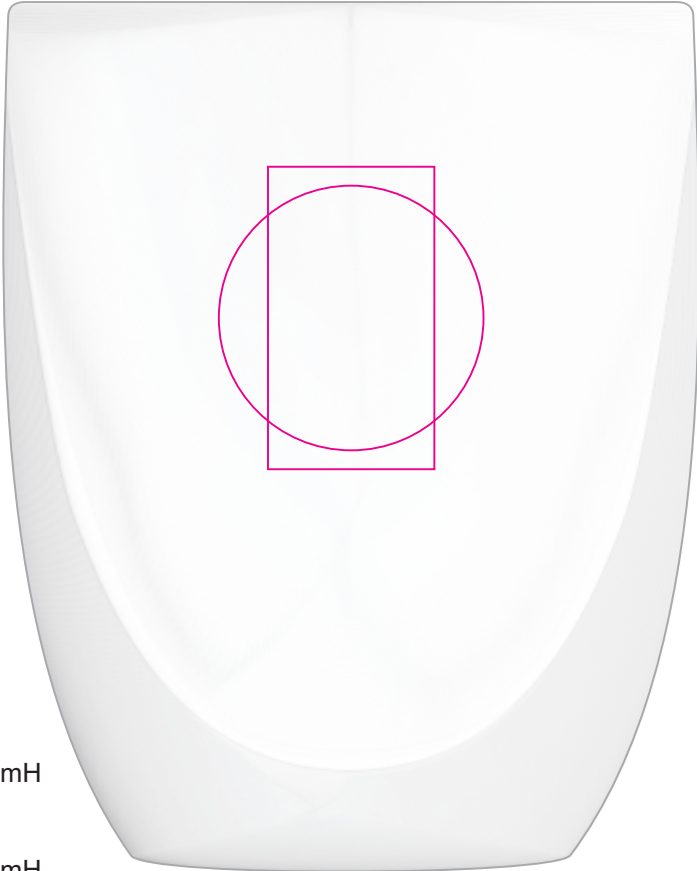

Pad
Print area: 35mm Diameter
Actual print size: xxmmL x xxmmH

Pad
Print area: 22mmL x 40mmH
Actual print size: xxmmL x xxmmH

Finished print area 

Logo Here

Job # XXXXXX
Cust # XXXX-XC

LL0400 - Sierra 350ml Double Wall Glass Cup with Bamboo Lid - Clear & Natural

Pad Print XXX

Laser Engraved - Natural Etch

Print colours available
 White Black Red Blue Green Imitation etch

Digital 

This item is not suitable for dishwasher use.

Pad
Print area: 35mm Diameter
Actual print size: xxmmL x xxmmH
Pad
Print area: 22mmL x 40mmH
Actual print size: xxmmL x xxmmH

Finished print area 

Digital/Laser
Print area: 70mm Diameter
Actual print size: xxmmL x xxmmH

Finished print area 

Logo Here

Job # XXXXXX
Cust # XXXX-XC

LL0400 - Sierra 350ml Double Wall Glass Cup with Sleeve - Clear + Sleeve

Pad Print  XXX

Digital 

Print colours available
 White  Black  Red  Blue  Green  Imitation etch

This item is not suitable for dishwasher use.

Sleeve on box

Pad
Print area: 35mm Diameter
Actual print size: xxmmL x xxmmH