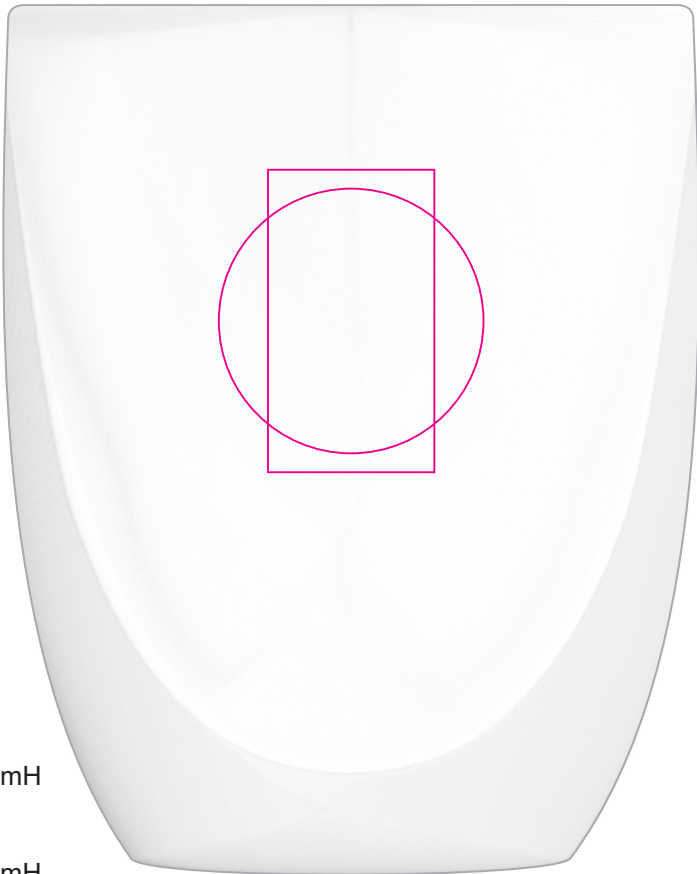

Logo Here

Job # XXXXXX
Cust # XXXX-XC

LL0400 - Sierra 350ml Double Wall Glass Cup - Clear

Pad Print  XXX

Print colours available
 White  Black  Red  Blue  Green  Imitation etc

This item is not suitable for dishwasher use.

Pad
Print area: 35mm Diameter
Actual print size: xxmmL x xxmmH

Pad
Print area: 22mmL x 40mmH
Actual print size: xxmmL x xxmmH

Finished print area 

Logo Here

Job # XXXXXX
Cust # XXXX-XC

LL0400 - Sierra 350ml Double Wall Glass Cup with Bamboo Lid - Clear & Natural

Pad Print XXX

Laser Engraved - Natural Etch

Print colours available
 White Black Red Blue Green Imitation etch

Digital 

This item is not suitable for dishwasher use.

Pad
Print area: 35mm Diameter
Actual print size: xxmmL x xxmmH
Pad
Print area: 22mmL x 40mmH
Actual print size: xxmmL x xxmmH

Pad Print  XXX

Digital 

Print colours available
 White  Black  Red  Blue  Green  Imitation etch

This item is not suitable for dishwasher use.

Sleeve on box

Pad
Print area: 35mm Diameter
Actual print size: xxmmL x xxmmH