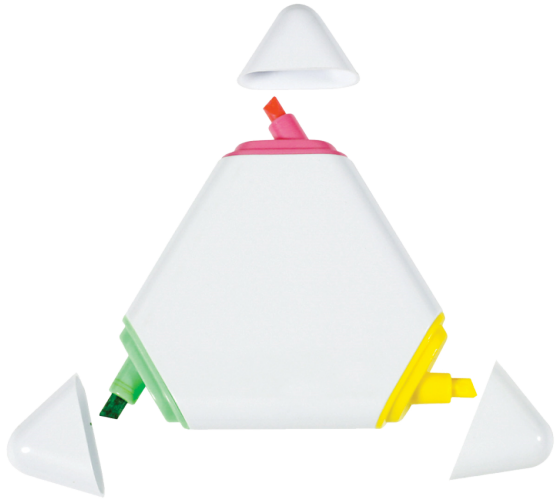

LL03 - Trio Highlighter - White

Pad Print  PMS XXXc

Digital 

Pad
Print Area: 40mm Diameter
Actual print size: xxmmL x xxmmH

Digital
Print Area: 63mmL x 53mmH
Actual print size: xxmmL x xxmmH

Finished print area - Pad Print 
Finished print area - Digital Print 