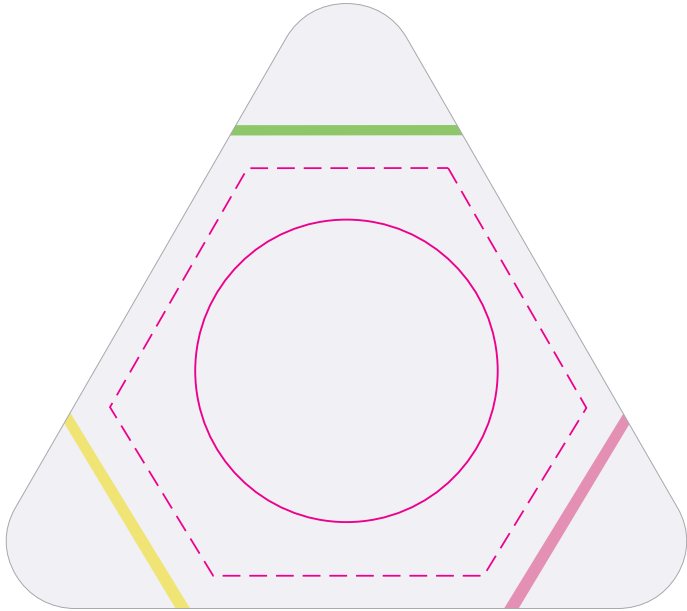

LL03 - Trio Highlighter - White

Pad Print  PMS XXXc

Digital 

Pad
Print Area: 40mm Diameter
Actual print size: xxmmL x xxmmH

Digital
Print Area: 63mmL x 53mmH
Actual print size: xxmmL x xxmmH

Finished print area - Pad Print 
Finished print area - Digital Print 