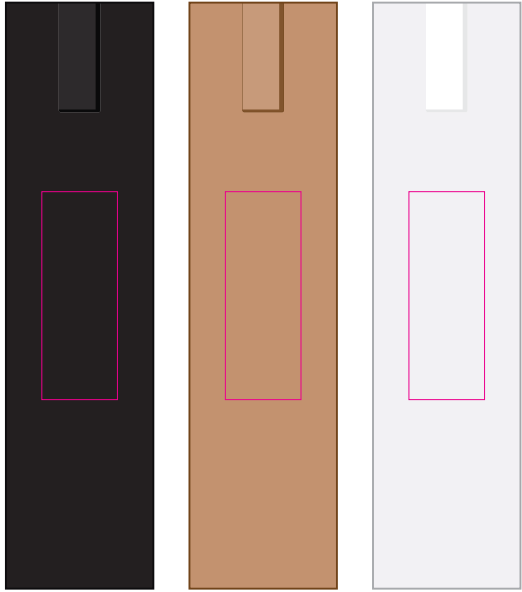

Logo Here

Job # XXXXXX
Cust # XXXX-XC

LL0329 - Supra 4 Colour Pen: White

Pad Print  PMS XXXc

CMYK Direct Digital 

Print Area: 40mmL x 7mmH
Actual print size: xxmmL x xxmmH

Finished print area 

Logo Here

Job # XXXXXX
Cust # XXXX-XC

LL0329 - Supra 4 Colour Pen: White + Cardboard Sleeve: Black, Natural, White

Pad Print  PMS XXXc

CMYK Direct Digital 

Pad Print  PMS XXXc

- Cardboard Pouch to be supplied in bulk 
- Cardboard Pouch with pens packed inside 

BELOW IS 50% OF ACTUAL SIZE

Print Area: 40mmL x 7mmH
Actual print size: xxmmL x xxmmH

Pad - Sleeve
Print Area: 20mmL x 55mmH
Actual print size: xxmmL x xxmmH

Pad Print

PMS
XXXc

Pad - Sleeve

Print Area: 20mmL x 55mmH

Actual print size: xxmmL x xxmmH

Finished print area 