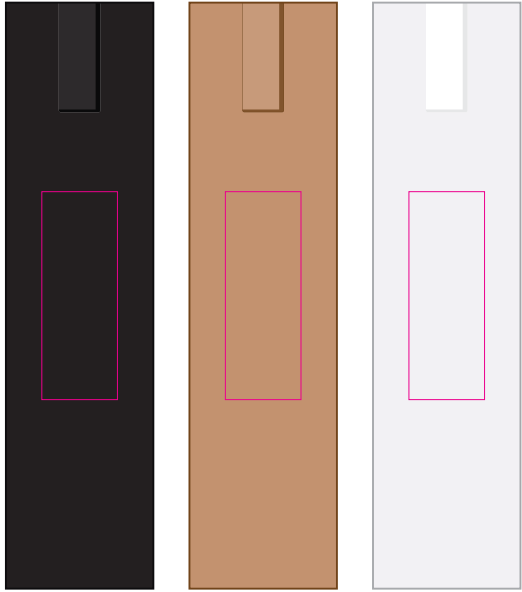

Logo Here

Job # XXXXXX
Cust # XXXX-XC

LL0326 - Supra 4 Colour Pen: *Natural*

Pad Print  PMS XXXc

CMYK Direct Digital 

Print Area: 40mmL x 7mmH
Actual print size: xxmmL x xxmmH

Finished print area 

Logo Here

Job # XXXXXX
Cust # XXXX-XC

LL0326 - Supra 4 Colour Pen: *Natural* + Cardboard Sleeve: *Black, Natural, White*

Pad Print  PMS XXXc

CMYK Direct Digital 

Pad Print  PMS XXXc

Cardboard Pouch to be supplied in bulk 

Cardboard Pouch with pens packed inside 

BELOW IS 50% OF ACTUAL SIZE

Print Area: 40mmL x 7mmH
Actual print size: xxmmL x xxmmH

Finished print area 

Pad - Sleeve
Print Area: 20mmL x 55mmH
Actual print size: xxmmL x xxmmH

Finished print area 

Pad Print

PMS
XXXc

Pad - Sleeve

Print Area: 20mmL x 55mmH

Actual print size: xxmmL x xxmmH

Finished print area