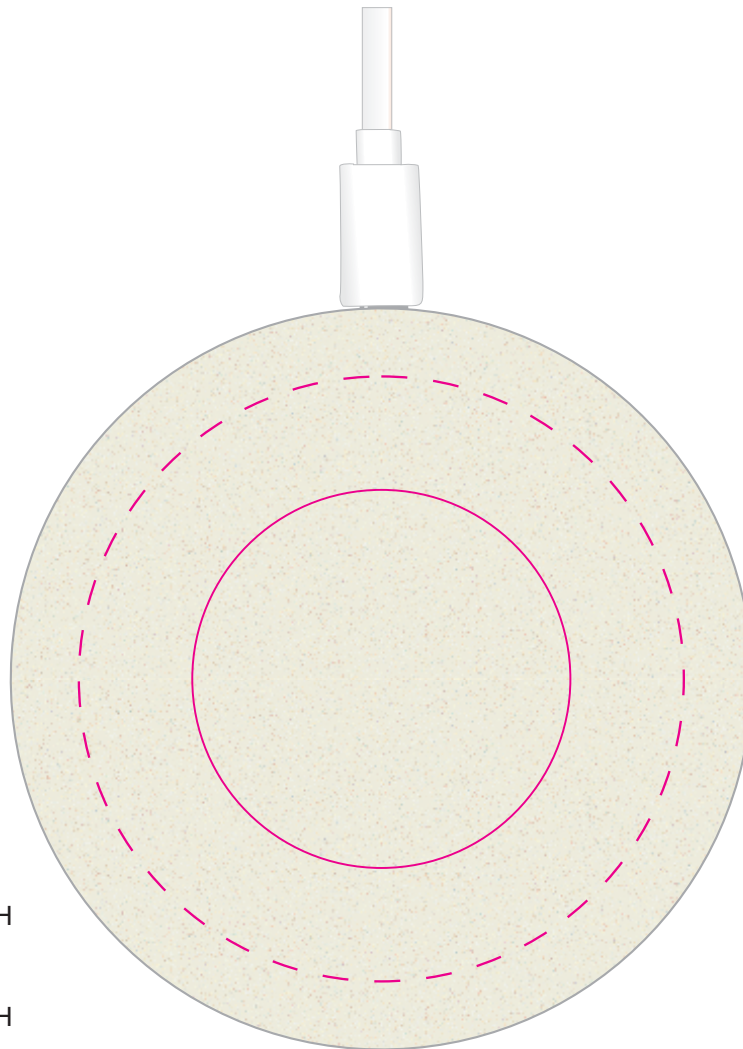

LL0282 - Solstice Eco Wireless Charger - Wheat Fibre

Pad Print  PMS XXXc

CMYK Direct Digital 

Pad
Print Area: 50mm Diameter
Actual print size: xxmmL x xxmmH

Digital
Print Area: 80mm Diameter
Actual print size: xxmmL x xxmmH

Finished print area - *Pad* 
Finished print area - *Digital* 

LL0282 - Solstice Eco Wireless Charger w Label on Box - Wheat Fibre

Pad Print  PMS XXXc

Digital 

Label 

Pad
Print Area: 50mm Diameter
Actual print size: xxmmL x xxmmH

Digital
Print Area: 80mm Diameter
Actual print size: xxmmL x xxmmH

Finished print area - Pad 
Finished print area - Digital 

White gift box with Label

Label
Print Area: 50mmL x 50mmH
Actual print size: xxmmL x xxmmH

Max print area for copy & text 
Finished print area 
Label Bleed 