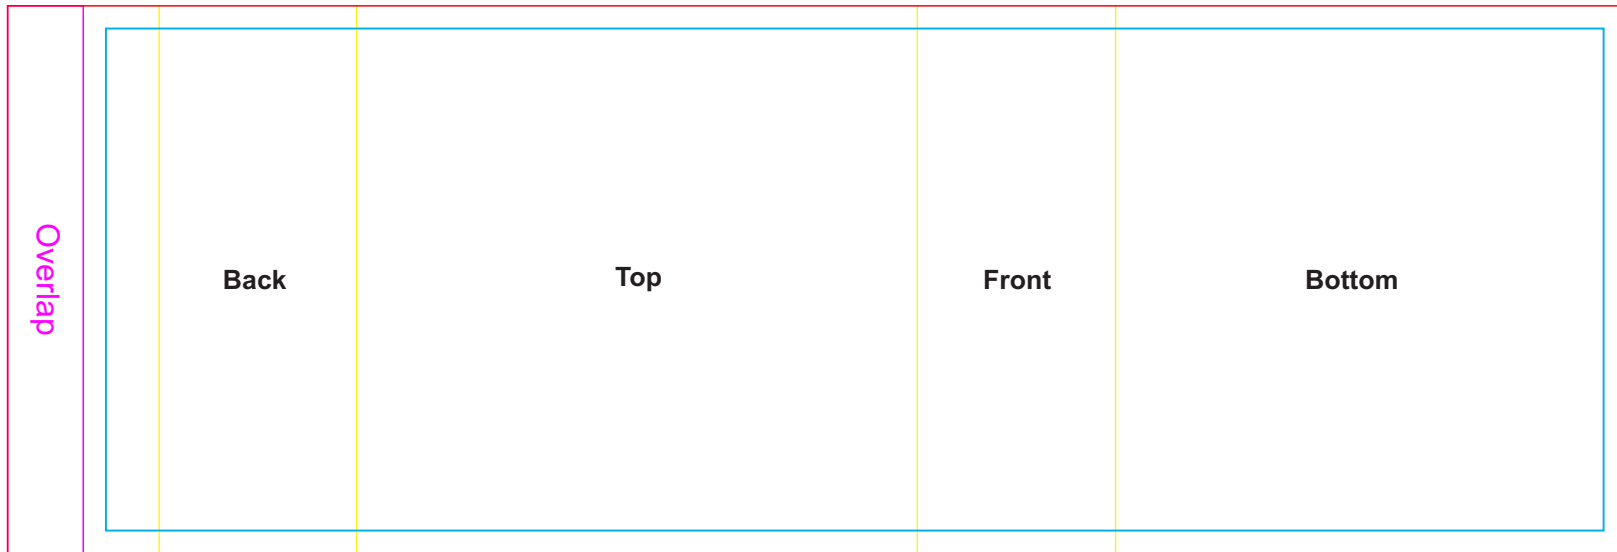

Laser
Print Area: 107mm Diameter x 7mmH
Actual print size: xxmmL x xxmmH

- Finished print area - Pad
- Finished print area - Edge to Edge Digital
- Finished print area - Laser Engraved
- Digital Bleed

Showing at 30% of actual size
Label position on gift box

Label
Print Area: 71mmL x 41mmH
Actual print size: xxmmL x xxmmH

- Max print area for copy & text
- Finished print area
- Label Bleed

LL0275 - Aluminium Ranger Fast Wireless Charger with Sleeve - Black Aluminium + Sleeve

Pad Print

Digital

Laser Engraved

Digital

Sleeve on box

Pad
Print Area: 50mm Diameter
Actual print size: xxmmL x xxmmH

Digital
Print Area: 86mm Diameter
Actual print size: xxmmL x xxmmH

Laser
Print Area: 107mm Diameter x 7mmH
Actual print size: xxmmL x xxmmH

- Finished print area - Pad
- Finished print area - Edge to Edge Digital
- Finished print area - Laser Engraved
- Digital Bleed

Sleeve
Print Area: 214mmL x 72mmH
Actual print size: xxmmL x xxmmH

- Max print area for copy & text
- Finished print area
- Folds