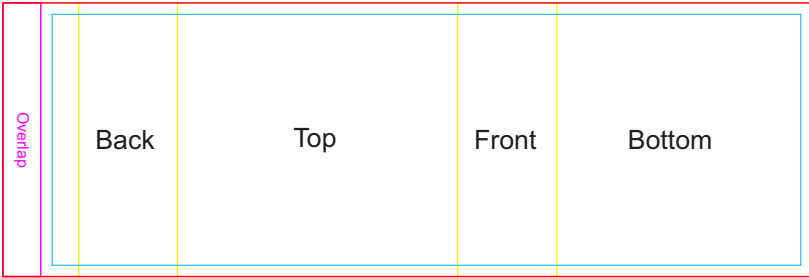

Laser
Print Area: 107mm Diameter x 7mmH
Actual print size: xxmmL x xxmmH

- Finished print area - Pad
- Finished print area - Edge to Edge Digital
- Finished print area - Laser Engraved
- Digital Bleed

Showing at 30% of actual size
Label position on gift box

Label
Print Area: 71mmL x 41mmH
Actual print size: xxmmL x xxmmH

- Max print area for copy & text
- Finished print area
- Label Bleed

LL0275 - Aluminium Ranger Fast Wireless Charger with Sleeve - Black Aluminium + Sleeve

Pad Print

Digital

Laser Engraved

Digital

Sleeve on box

Pad
Print Area: 50mm Diameter
Actual print size: xxmmL x xxmmH

Digital
Print Area: 86mm Diameter
Actual print size: xxmmL x xxmmH

Laser
Print Area: 107mm Diameter x 7mmH
Actual print size: xxmmL x xxmmH