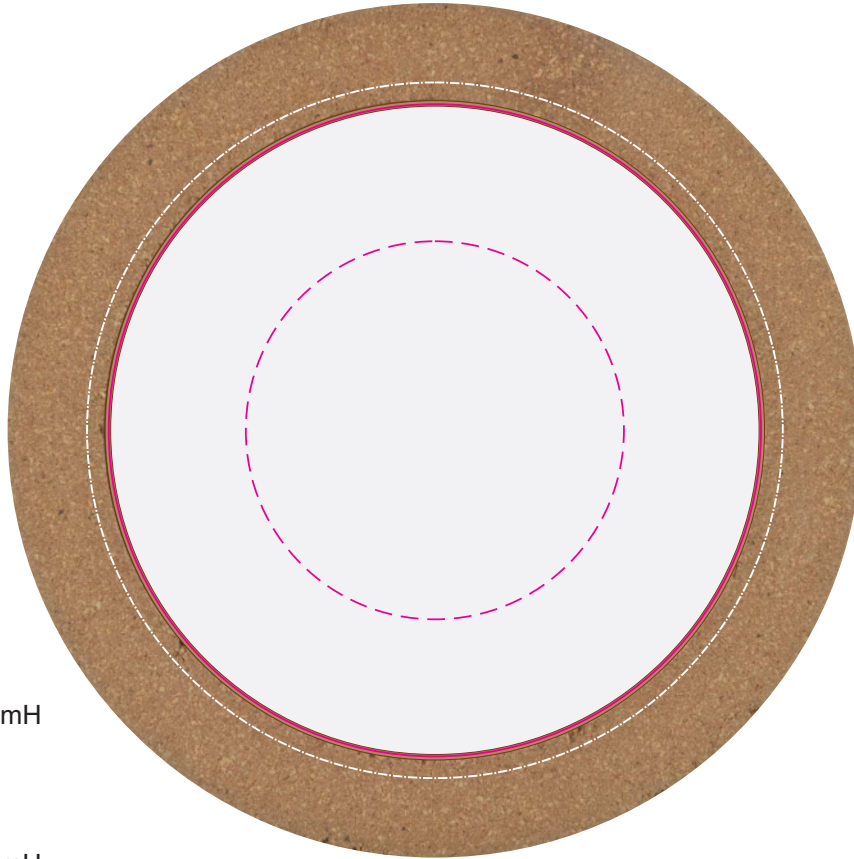

LL0272 - Cork Ranger Fast Wireless Charger - Cork

Pad Print

Digital

USB END

Pad

Print Area: 50mm Diameter
Actual print size: xxmmL x xxmmH

Digital - Edge to Edge

Print Area: 86mm Diameter
Actual print size: xxmmL x xxmmH

LL0272 - Cork Ranger Fast Wireless Charger with Label - Cork + Label

Pad Print

Digital

USB END

Pad

Print Area: 50mm Diameter
Actual print size: xxmmL x xxmmH

Digital - Edge to Edge

Print Area: 86mm Diameter
Actual print size: xxmmL x xxmmH

Finished print area - Pad
Finished print area - Edge to Edge Digital
Digital Bleed

Label

Print Area: 71mmL x 41mmH
Actual print size: xxmmL x xxmmH

Max print area for copy & text
Finished print area
Label Bleed

Showing at 30% of actual size
Label position on gift box