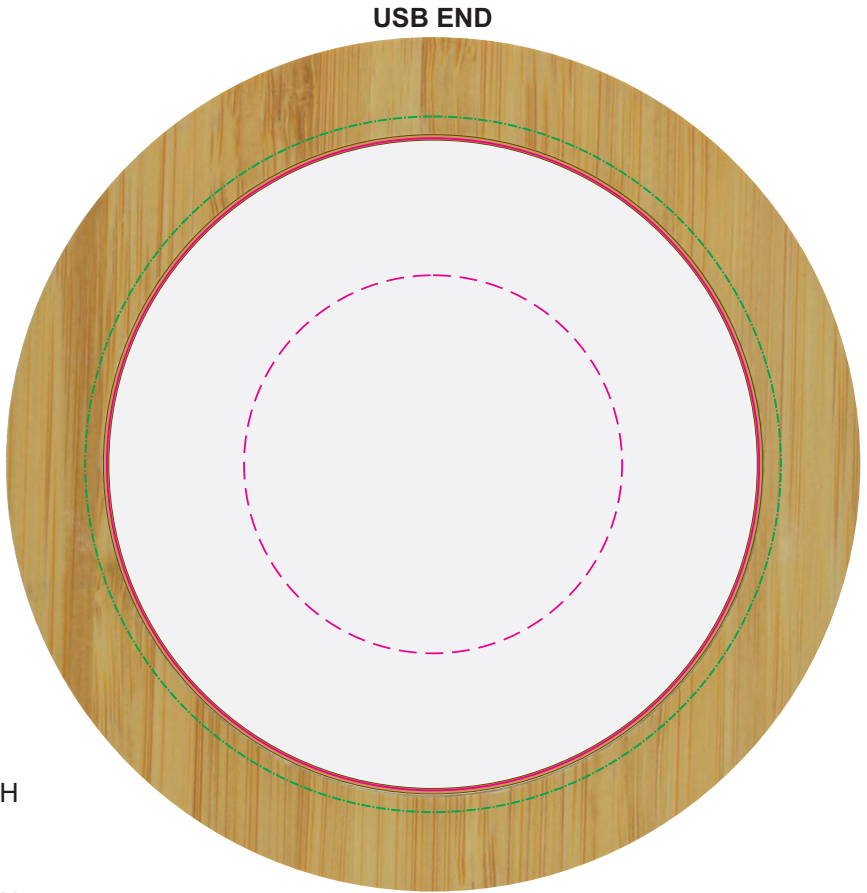

**LL0271 - Bamboo Ranger Fast Wireless Charger - Bamboo**

Pad Print  PMS XXXc

Digital 

USB END

**Pad**  
Print Area: 50mm Diameter  
Actual print size: xxmmL x xxmmH

**Digital - Edge to Edge**  
Print Area: 86mm Diameter  
Actual print size: xxmmL x xxmmH

Finished print area - Pad   
Finished print area - Edge to Edge Digital   
Digital Bleed 

**LL0271 - Bamboo Ranger Fast Wireless Charger with Label - Bamboo + Label**

Pad Print  PMS XXXc

Digital 

Label 

Box Showing at 30% size for positioning

**Label**  
Print Area: 71mmL x 41mmH  
Actual print size: xxmmL x xxmmH

Max print area for copy & text   
Finished print area   
Label Bleed 

**LL0271 - Bamboo Ranger Fast Wireless Charger with Sleeve - Bamboo + Sleeve**

Pad Print  PMS XXXc

Digital 

Digital 

USB END

**Pad**  
Print Area: 50mm Diameter  
Actual print size: xxmmL x xxmmH

**Digital - Edge to Edge**  
Print Area: 86mm Diameter  
Actual print size: xxmmL x xxmmH