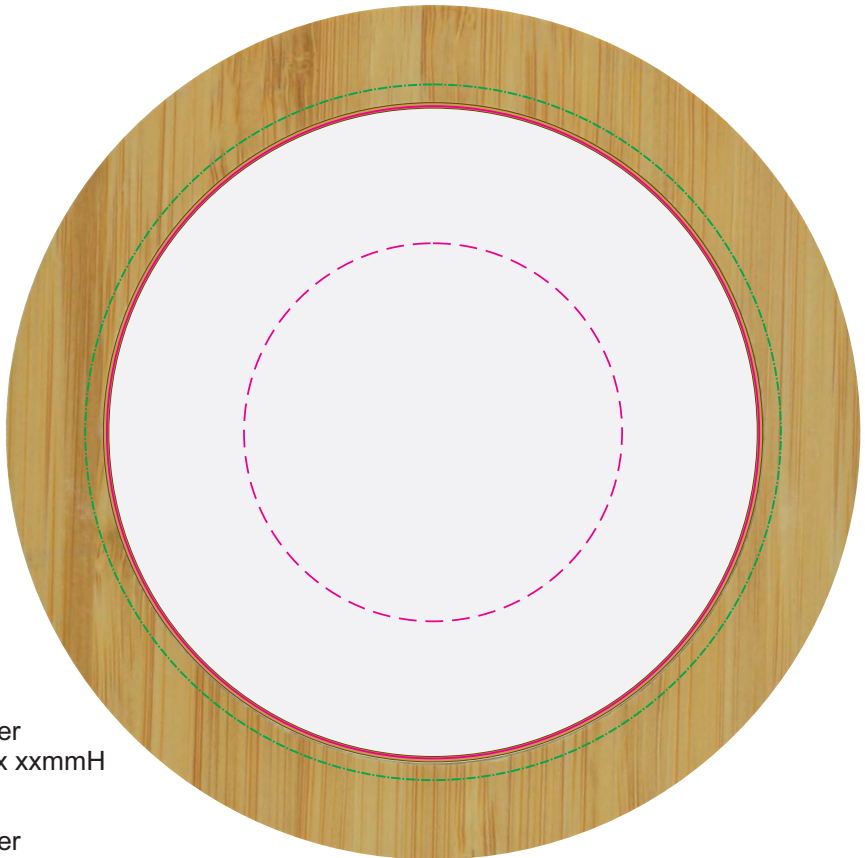

**Pad**  
Print Area: 50mm Diameter  
Actual print size: xxmmL x xxmmH

**Digital - Edge to Edge**  
Print Area: 86mm Diameter  
Actual print size: xxmmL x xxmmH

Finished print area - Pad   
Finished print area - Edge to Edge Digital   
Digital Bleed 

**Label**  
Print Area: 71mmL x 41mmH  
Actual print size: xxmmL x xxmmH

Max print area for copy & text   
Finished print area   
Label Bleed 

**LL0271 - Bamboo Ranger Fast Wireless Charger with Sleeve - Bamboo + Sleeve**

Pad Print  PMS XXXc

Digital 

Digital 

USB END

**Pad**  
Print Area: 50mm Diameter  
Actual print size: xxmmL x xxmmH

**Digital - Edge to Edge**  
Print Area: 86mm Diameter  
Actual print size: xxmmL x xxmmH

Finished print area - Pad   
Finished print area - Edge to Edge Digital   
Digital Bleed 

Sleeve on box - showing at 25%

**Sleeve**  
Print Area: 334mmL x 133mmH  
Actual print size: xxmmL x xxmmH

Max print area for copy & text   
Finished print area   
Folds 