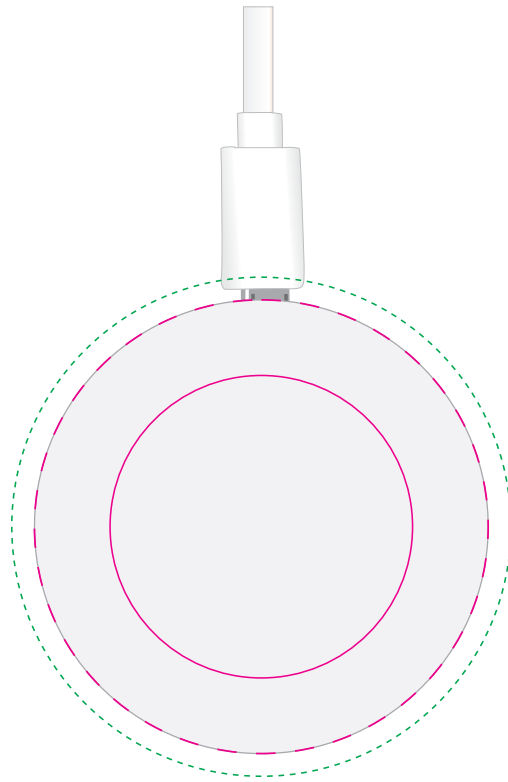

LL0240 - Talon Magnetic Fast Wireless Charger - White

Pad Print  PMS XXXc

Digital 

Pad/Digital
Print Area: 40mm Diameter
Actual print size: xxmmL x xxmmH

DIGITAL
Edge to Edge
Print Area: 60mm Diameter
Actual print size: xxmmL x xxmmH

Finished print area - Pad/Digital 
Finished print area - Edge to Edge Digital 
Digital Bleed 

LL0240 - Talon Magnetic Fast Wireless Charger with Label - White + Label

Pad Print 

Digital 

Label 

Pad/Digital
Print Area: 40mm Diameter
Actual print size: xxmmL x xxmmH

DIGITAL
Edge to Edge
Print Area: 60mm Diameter
Actual print size: xxmmL x xxmmH

Finished print area - Pad/Digital 
Finished print area - Edge to Edge Digital 
Digital Bleed 

White gift box with Label

Label
Print Area: 50mmL x 50mmH
Actual print size: xxmmL x xxmmH

Max print area for copy & text 
Finished print area 
Label Bleed 

LL0240 - Talon Magnetic Fast Wireless Charger with Sleeve - White + Sleeve

Pad Print  PMS XXXc

Digital 

Digital 

Pad/Digital
Print Area: 40mm Diameter
Actual print size: xxmmL x xxmmH