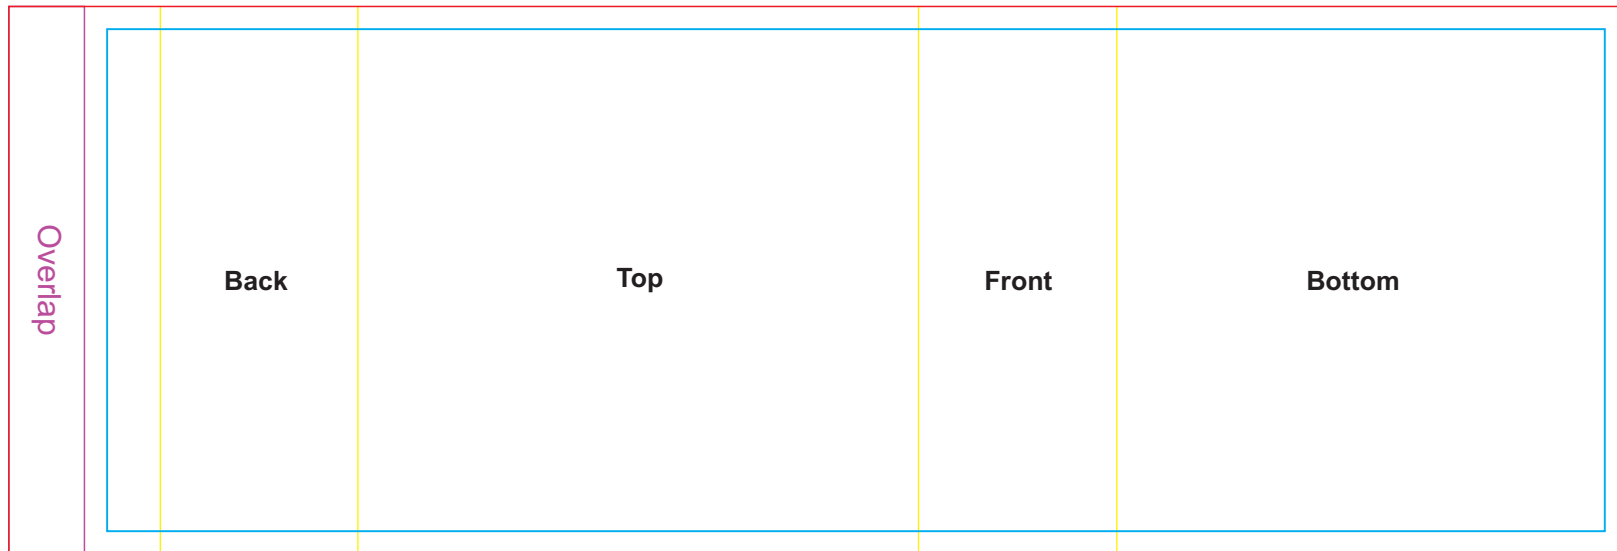

DIGITAL
Edge to Edge
Print Area: 60mm Diameter
Actual print size: xxmmL x xxmmH

Finished print area - Pad/Digital 
Finished print area - Edge to Edge Digital 
Digital Bleed 

White gift box with Label

Label
Print Area: 50mmL x 50mmH
Actual print size: xxmmL x xxmmH

Max print area for copy & text 
Finished print area 
Label Bleed 

LL0240 - Talon Magnetic Fast Wireless Charger with Sleeve - White + Sleeve

Pad Print  PMS XXXc

Digital 

Digital 

Pad/Digital
Print Area: 40mm Diameter
Actual print size: xxmmL x xxmmH

DIGITAL
Edge to Edge
Print Area: 60mm Diameter
Actual print size: xxmmL x xxmmH

Finished print area - Pad/Digital 
Finished print area - Edge to Edge Digital 
Digital Bleed 

Sleeve on box

Sleeve
Print Area: 214mmL x 72mmH
Actual print size: xxmmL x xxmmH

Max print area for copy & text 
Finished print area 
Folds 

Sleeve

Print Area: 214mmL x 72mmH

Actual print size: xxmmL x xxmmH

Max print area for copy & text

Finished print area

Folds