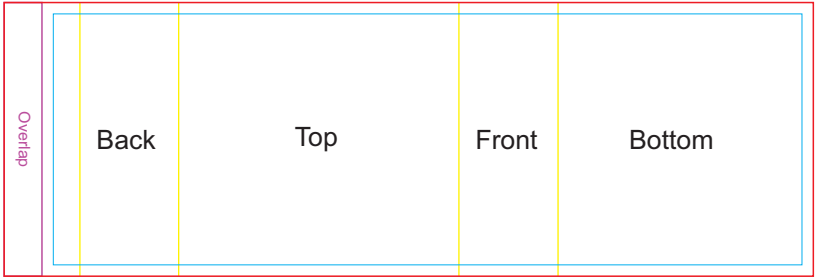

DIGITAL
Edge to Edge
Print Area: 60mm Diameter
Actual print size: xxmmL x xxmmH

Finished print area - Pad/Digital 
Finished print area - Edge to Edge Digital 
Digital Bleed 

White gift box with Label

Label
Print Area: 50mmL x 50mmH
Actual print size: xxmmL x xxmmH

Max print area for copy & text 
Finished print area 
Label Bleed 

LL0240 - Talon Magnetic Fast Wireless Charger with Sleeve - White + Sleeve

Pad Print  PMS XXXc

Digital 

Digital 

Pad/Digital
Print Area: 40mm Diameter
Actual print size: xxmmL x xxmmH

DIGITAL
Edge to Edge
Print Area: 60mm Diameter
Actual print size: xxmmL x xxmmH

Finished print area - Pad/Digital 
Finished print area - Edge to Edge Digital 
Digital Bleed 

Sleeve on box

Sleeve
Print Area: 214mmL x 72mmH
Actual print size: xxmmL x xxmmH