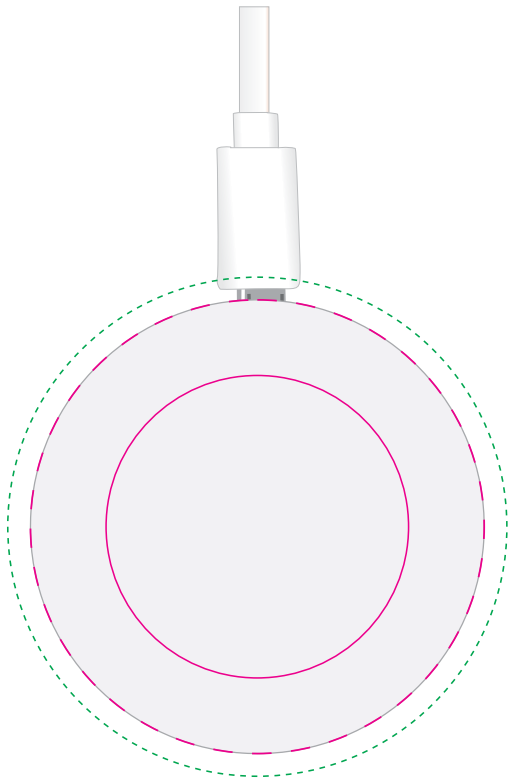

Finished print area - Pad/Digital 
Finished print area - Edge to Edge Digital 
Digital Bleed 

LL0240 - Talon Magnetic Fast Wireless Charger with Label - White + Label

Pad Print 

Digital 

Label 

Pad/Digital
Print Area: 40mm Diameter
Actual print size: xxmmL x xxmmH

DIGITAL
Edge to Edge
Print Area: 60mm Diameter
Actual print size: xxmmL x xxmmH

Finished print area - Pad/Digital 
Finished print area - Edge to Edge Digital 
Digital Bleed 

White gift box with Label

Label
Print Area: 50mmL x 50mmH
Actual print size: xxmmL x xxmmH

Max print area for copy & text 
Finished print area 
Label Bleed 

LL0240 - Talon Magnetic Fast Wireless Charger with Sleeve - White + Sleeve

Pad Print  PMS XXXc

Digital 

Digital 

Pad/Digital
Print Area: 40mm Diameter
Actual print size: xxmmL x xxmmH

DIGITAL
Edge to Edge
Print Area: 60mm Diameter
Actual print size: xxmmL x xxmmH

Finished print area - Pad/Digital 
Finished print area - Edge to Edge Digital 
Digital Bleed 

Sleeve on box

Sleeve
Print Area: 214mmL x 72mmH
Actual print size: xxmmL x xxmmH