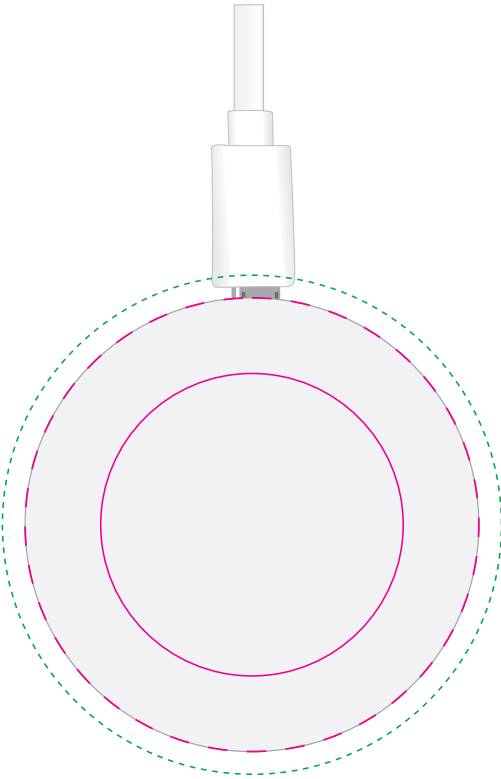

LL0240 - Talon Magnetic Fast Wireless Charger - White

Pad Print  PMS XXXc

Digital 

Pad/Digital
Print Area: 40mm Diameter
Actual print size: xxmmL x xxmmH

DIGITAL
Edge to Edge
Print Area: 60mm Diameter
Actual print size: xxmmL x xxmmH

Finished print area - Pad/Digital 
Finished print area - Edge to Edge Digital 
Digital Bleed 

LL0240 - Talon Magnetic Fast Wireless Charger with Label - White + Label

Pad Print 

Digital 

Label 

Pad/Digital
Print Area: 40mm Diameter
Actual print size: xxmmL x xxmmH

DIGITAL
Edge to Edge
Print Area: 60mm Diameter
Actual print size: xxmmL x xxmmH

Finished print area - Pad/Digital 
Finished print area - Edge to Edge Digital 
Digital Bleed 

White gift box with Label

Label
Print Area: 50mmL x 50mmH
Actual print size: xxmmL x xxmmH

Max print area for copy & text 
Finished print area 
Label Bleed 

LL0240 - Talon Magnetic Fast Wireless Charger with Sleeve - White + Sleeve

Pad Print  PMS XXXc

Digital 

Digital 

Pad/Digital
Print Area: 40mm Diameter
Actual print size: xxmmL x xxmmH