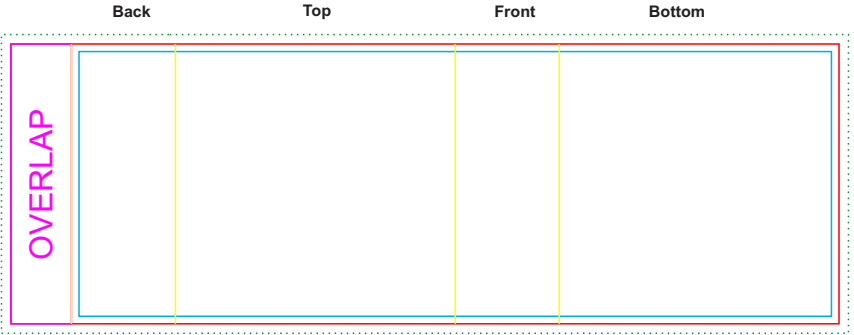

**Kraft gift box with Label**

**Label**  
Print Area: 50mmL x 50mmH  
Actual print size: xxmmL x xxmmH

Finished print area - Actual Label Size ---

Finished print area - Text & Copy ---

Finished print area - Bleed ---

**LL0226 - Arc Eco Square Wireless Charger with Sleeve - Natural/Off White**

Pad Print  PMS XXXc

CMYK Direct Digital 

CMYK Direct Digital 

**Pad/Digital**  
Print Area: 50mmL x 50mmH  
Actual print size: xxmmL x xxmmH

**Digital - Edge to Edge**  
Print Area: 62mmL x 62mmH  
Actual print size: xxmmL x xxmmH

Finished print area - Pad ---  
Finished print area - Digital ---  
Finished print area - Text & Copy ---  
Finished print area - Bleed ---

**Sleeve on box - showing at 50% of actual size**

**Sleeve**  
Print Area: 219mmL x 74mmH  
Actual print size: xxmmL x xxmmH

Max print area for copy & text ---  
Finished print area ---  
Folds ---

Back

Top