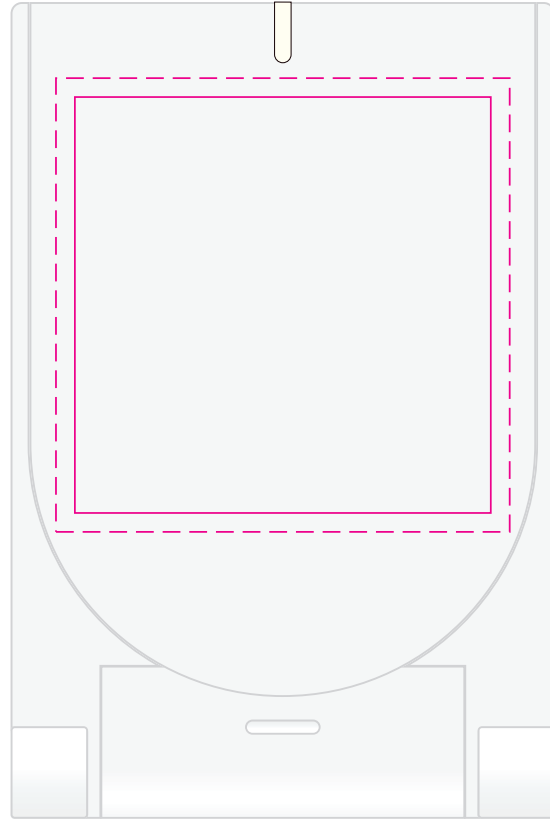

LL0225 - Target Wireless Charger - White or Black

Pad Print  PMS XXXc

CMYK Direct Digital 

Pad  
Print Area: 55mmL x 55mmH  
Actual print size: xxmmL x xxmmH

Digital  
Print Area: 60mmL x 60mmH  
Actual print size: xxmmL x xxmmH

Finished print area - Pad   
Finished print area - Digital 

Logo Here

Job # XXXXXX  
Cust # XXXX-XC

**LL0225 - Target Wireless Charger with Label - White or Black**

Pad Print

CMYK Direct Digital

CMYK Label

Label  
Print Area: 99.1mmL x 93.1mmH  
Actual print size: xxmmL x xxmmH

Max print area for copy & text  
Finished print area  
Label Bleed