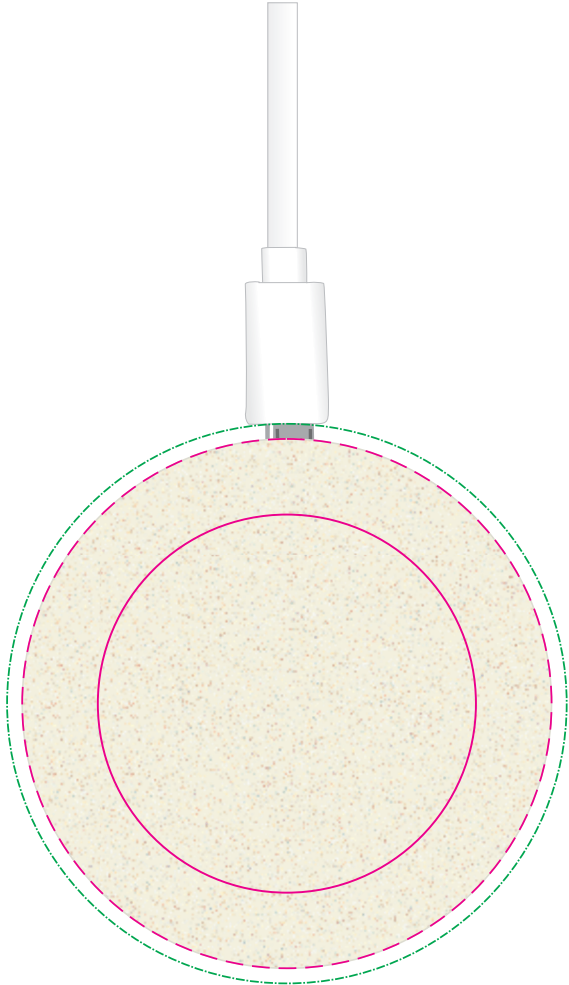

LL0222 - Arc Eco Round Wireless Charger - Natural

Pad Print  PMS XXXc

CMYK Direct Digital 

Over spray of ink will appear on sides of item on a full reversal design

Pad/Digital
Print Area: 50mm Diameter
Actual print size: xxmmL x xxmmH

DIGITAL
Edge to Edge
Print Area: 70mm Diameter
Actual print size: xxmmL x xxmmH

Finished print area - Pad/Digital 

Finished print area - Edge to Edge Digital 

Digital Bleed 

LL0222 - Arc Eco Round Wireless Charger with Label - Natural

Pad Print  PMS XXXc

CMYK Direct Digital 

CMYK Label 

Pad/Digital
Print Area: 50mm Diameter
Actual print size: xxmmL x xxmmH

DIGITAL
Edge to Edge
Print Area: 70mm Diameter
Actual print size: xxmmL x xxmmH

Finished print area - Pad/Digital 

Finished print area - Edge to Edge Digital 

Digital Bleed 

Natural gift box with Label

Label
Print Area: 50mmL x 50mmH
Actual print size: xxmmL x xxmmH

Max print area for copy & text 

Finished print area 

Label Bleed 