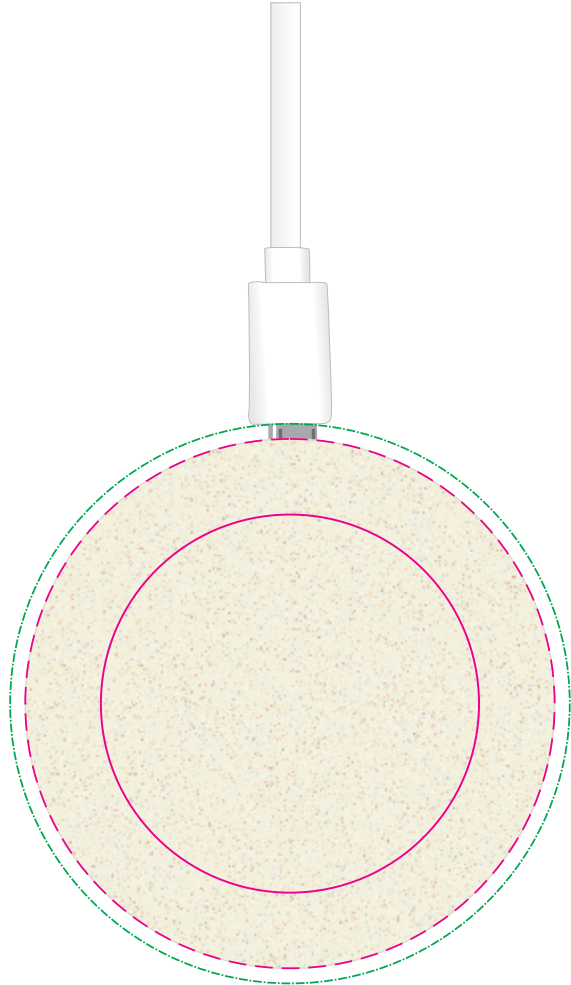

LL0222 - Arc Eco Round Wireless Charger - Natural

Pad Print  PMS XXXc

CMYK Direct Digital 

Over spray of ink will appear on sides of item on a full reversal design

Pad/Digital
Print Area: 50mm Diameter
Actual print size: xxmmL x xxmmH

DIGITAL
Edge to Edge
Print Area: 70mm Diameter
Actual print size: xxmmL x xxmmH

Finished print area - Pad/Digital 

Finished print area - Edge to Edge Digital 

Digital Bleed 

LL0222 - Arc Eco Round Wireless Charger with Label - Natural

Pad Print  PMS XXXc

CMYK Direct Digital 

CMYK Label 

Pad/Digital
Print Area: 50mm Diameter
Actual print size: xxmmL x xxmmH

DIGITAL
Edge to Edge
Print Area: 70mm Diameter
Actual print size: xxmmL x xxmmH

Finished print area - Pad/Digital 

Finished print area - Edge to Edge Digital 

Digital Bleed 

Natural gift box with Label

Label
Print Area: 50mmL x 50mmH
Actual print size: xxmmL x xxmmH

Max print area for copy & text 

Finished print area 

Label Bleed 