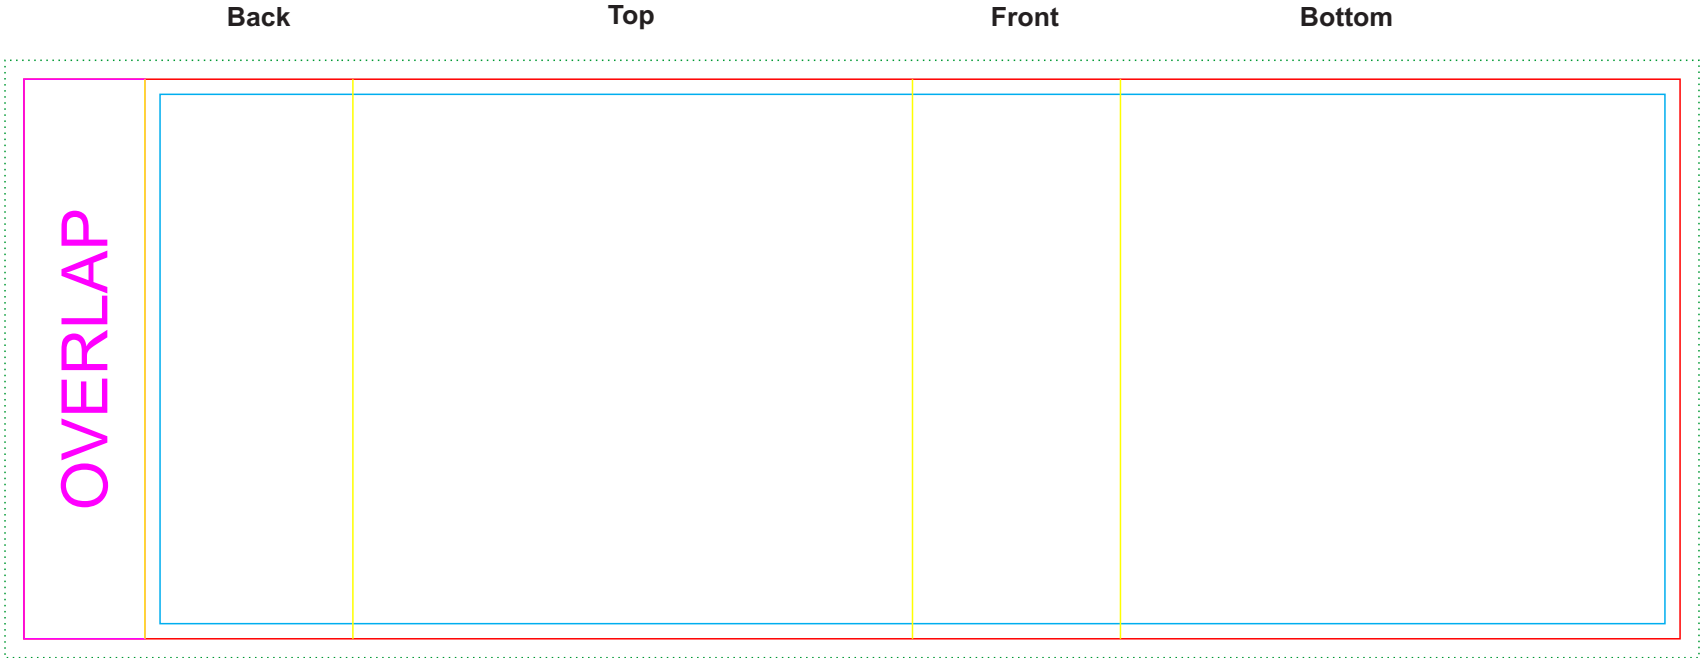

Finished print area - Edge to Edge Digital 

Digital Bleed 

Natural gift box with Label

Label
Print Area: 50mmL x 50mmH
Actual print size: xxmmL x xxmmH

Max print area for copy & text 

Finished print area 

Label Bleed 

DIGITAL
Edge to Edge
Print Area: 70mm Diameter
Actual print size: xxmmL x xxmmH

Finished print area - Pad/Digital 

Finished print area - Edge to Edge Digital 

Digital Bleed 

Sleeve on box - showing at 50% of actual size

Sleeve
Print Area: 219mmL x 74mmH
Actual print size: xxmmL x xxmmH

Max print area for copy & text 

Finished print area 

Folds 

Sleeve

Print Area: 219mmL x 74mmH

Actual print size: xxmmL x xxmmH

Max print area for copy & text 
Finished print area 
Folds 