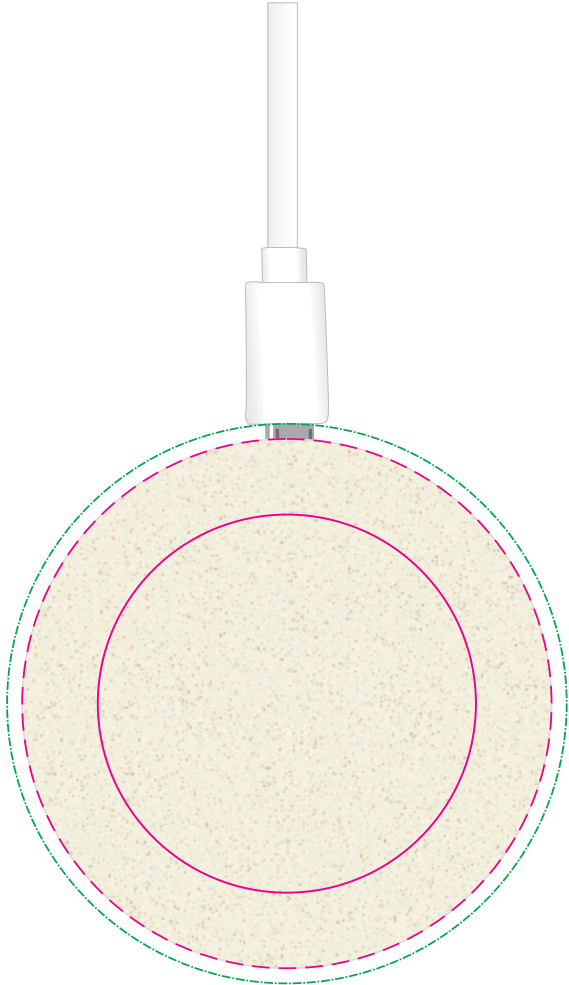

LL0222 - Arc Eco Round Wireless Charger - Natural

Pad Print  PMS XXXc

CMYK Direct Digital 

Over spray of ink will appear on sides of item on a full reversal design

Pad/Digital
Print Area: 50mm Diameter
Actual print size: xxmmL x xxmmH

Finished print area - Edge to Edge Digital 

Digital Bleed 

Natural gift box with Label

Label
Print Area: 50mmL x 50mmH
Actual print size: xxmmL x xxmmH

Max print area for copy & text 

Finished print area 

Label Bleed 

Logo Here

Job # XXXXXX
Cust # XXXX-XC

LL0222 - Arc Eco Round Wireless Charger with Sleeve - Natural

Pad Print  PMS XXXc

CMYK Direct Digital 

CMYK Direct Digital 

Pad/Digital
Print Area: 50mm Diameter
Actual print size: xxmmL x xxmmH

DIGITAL
Edge to Edge
Print Area: 70mm Diameter
Actual print size: xxmmL x xxmmH

Finished print area - Pad/Digital 

Finished print area - Edge to Edge Digital 

Digital Bleed 

Sleeve on box - showing at 50% of actual size