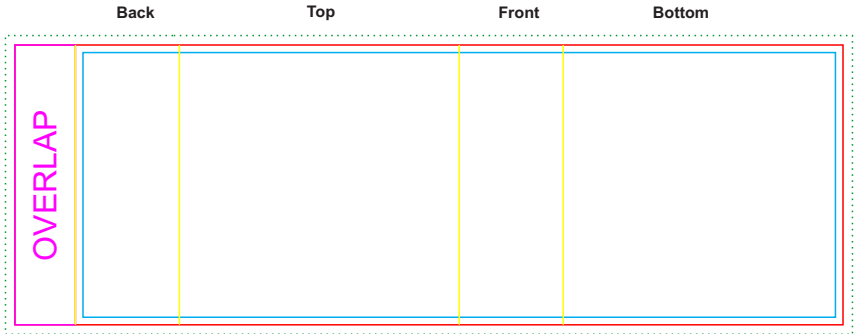

Finished print area - Edge to Edge Digital 

Digital Bleed 

Natural gift box with Label

Label
Print Area: 50mmL x 50mmH
Actual print size: xxmmL x xxmmH

Max print area for copy & text 

Finished print area 

Label Bleed 

Logo Here

Job # XXXXXX
Cust # XXXX-XC

LL0222 - Arc Eco Round Wireless Charger with Sleeve - Natural

Pad Print  PMS XXXc

CMYK Direct Digital 

CMYK Direct Digital 

Pad/Digital
Print Area: 50mm Diameter
Actual print size: xxmmL x xxmmH

DIGITAL
Edge to Edge
Print Area: 70mm Diameter
Actual print size: xxmmL x xxmmH

Finished print area - Pad/Digital 

Finished print area - Edge to Edge Digital 

Digital Bleed 

Sleeve on box - showing at 50% of actual size

Sleeve
Print Area: 219mmL x 74mmH
Actual print size: xxmmL x xxmmH

Max print area for copy & text 

Finished print area 

Folds 

Sleeve

Print Area: 219mmL x 74mmH

Actual print size: xxmmL x xxmmH

Max print area for copy & text 
Finished print area 
Folds 