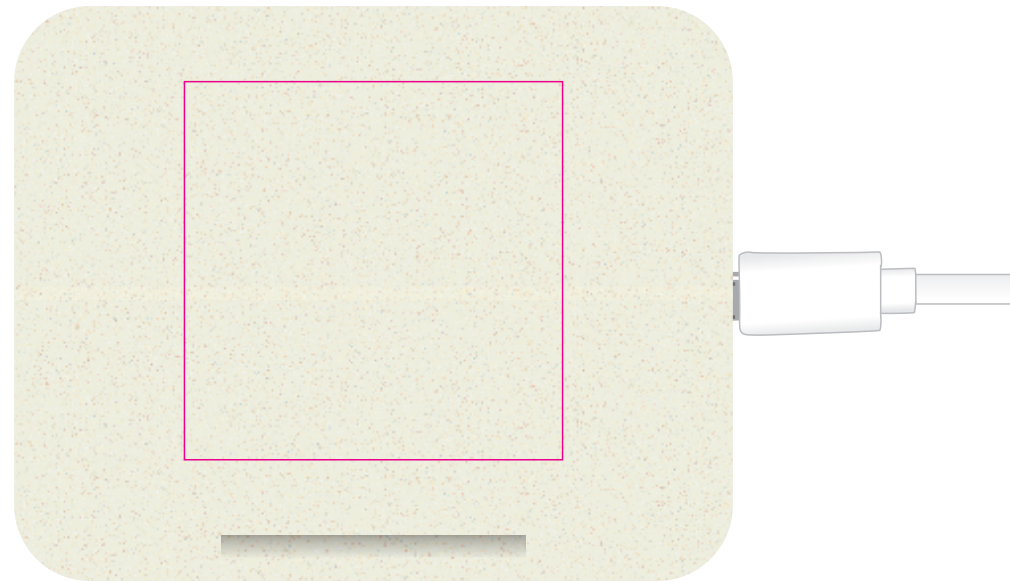

Logo Here

Job # XXXXXX  
Cust # XXXX-XC

**LL0221 - Proton Eco Wireless Charger - Natural**

Pad Print

Print Area: 50mmL x 50mmH  
Actual print size: xxmmL x xxmmH

Finished print area

**LL0221 - Proton Eco Wireless Charger - Natural**

**Standard**  
Print Area: 60mmL x 55mmH  
Actual print size: xxmmL x xxmmH

**Edge to Edge**  
Print Area: 95mmL x 75mmH  
Actual print size: xxmmL x xxmmH

Max print area for copy & text	
Finished print area	
Label Bleed	

Logo Here

Job # XXXXXX  
Cust # XXXX-XC

**LL0221 - Proton Eco Wireless Charger with Label - Natural**

Pad Print  PMS XXXc

CMYK Label 

CMYK Direct Digital 

White gift box with Label

**Label**  
Print Area: 50mmL x 50mmH  
Actual print size: xxmmL x xxmmH

Max print area for copy & text   
Finished print area   
Label Bleed 