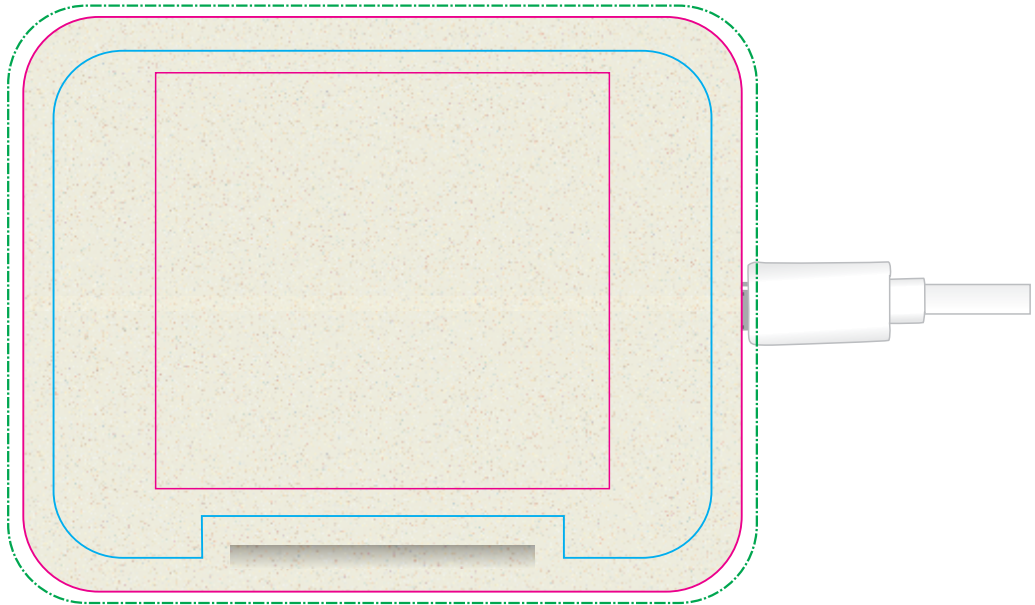

Logo Here

Job # XXXXXX
Cust # XXXX-XC

LL0221 - Proton Eco Wireless Charger - Natural

Pad Print

Print Area: 50mmL x 50mmH
Actual print size: xxmmL x xxmmH

Finished print area

LL0221 - Proton Eco Wireless Charger - Natural

Digital 

Standard
Print Area: 60mmL x 55mmH
Actual print size: xxmmL x xxmmH

Edge to Edge
Print Area: 95mmL x 75mmH
Actual print size: xxmmL x xxmmH

Max print area for copy & text	
Finished print area	
Label Bleed	

LL0221 - Proton Eco Wireless Charger with Label - Natural

Pad Print  PMS XXXc

Digital 

Label 

White gift box with Label

Label
Print Area: 50mmL x 50mmH
Actual print size: xxmmL x xxmmH

Max print area for copy & text	
Finished print area	
Label Bleed	

LL0221 - Proton Eco Wireless Charger with Sleeve - Natural

Pad Print  PMS XXXc

Digital 

Label 

Sleeve at 50% of actual size

Sleeve
Print Area: 261mmL x 97mmH
Actual print size: xxmmL x xxmmH

Max print area for copy & text 
Finished print area 
Folds 