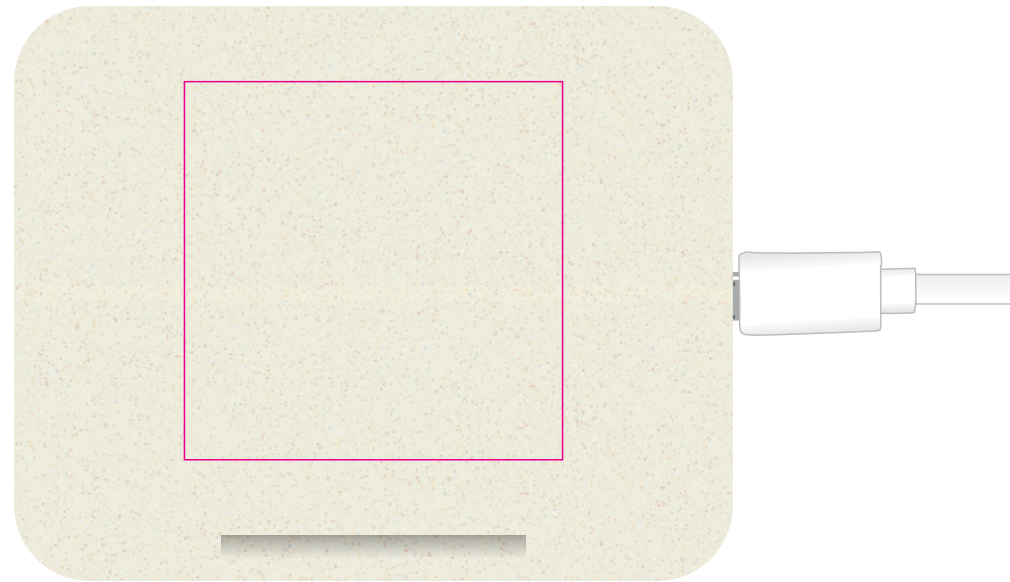

Logo Here

Job # XXXXXX
Cust # XXXX-XC

LL0221 - Proton Eco Wireless Charger - Natural

Pad Print

Print Area: 50mmL x 50mmH
Actual print size: xxmmL x xxmmH

Finished print area

LL0221 - Proton Eco Wireless Charger - Natural

Digital 

Standard
Print Area: 60mmL x 55mmH
Actual print size: xxmmL x xxmmH

Edge to Edge
Print Area: 95mmL x 75mmH
Actual print size: xxmmL x xxmmH

Max print area for copy & text	
Finished print area	
Label Bleed	

LL0221 - Proton Eco Wireless Charger with Label - Natural

Pad Print  PMS XXXc

Digital 

Label 

White gift box with Label

Label
Print Area: 50mmL x 50mmH
Actual print size: xxmmL x xxmmH

Max print area for copy & text	
Finished print area	
Label Bleed	

LL0221 - Proton Eco Wireless Charger with Sleeve - Natural

Pad Print  PMS XXXc

Digital 

Label 

Sleeve at 50% of actual size

Sleeve
Print Area: 261mmL x 97mmH
Actual print size: xxmmL x xxmmH

Max print area for copy & text 
Finished print area 
Folds 