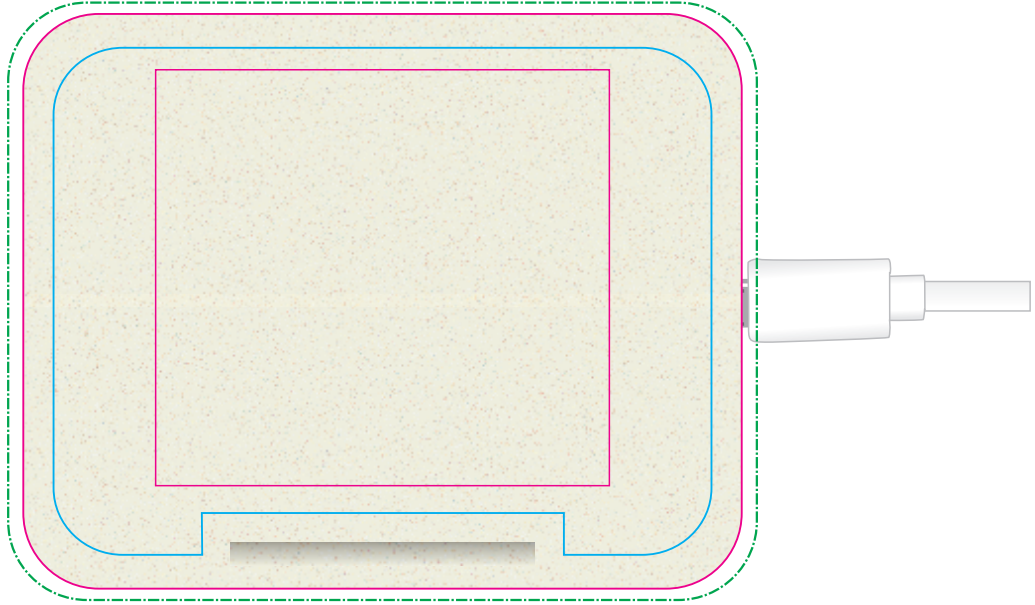

Logo Here

Job # XXXXXX  
Cust # XXXX-XC

**LL0221 - Proton Eco Wireless Charger - Natural**

Pad Print

Print Area: 50mmL x 50mmH  
Actual print size: xxmmL x xxmmH

Finished print area

**LL0221 - Proton Eco Wireless Charger - Natural**

**Standard**  
Print Area: 60mmL x 55mmH  
Actual print size: xxmmL x xxmmH

**Edge to Edge**  
Print Area: 95mmL x 75mmH  
Actual print size: xxmmL x xxmmH

Max print area for copy & text	
Finished print area	
Label Bleed	

Logo Here

Job # XXXXXX  
Cust # XXXX-XC

**LL0221 - Proton Eco Wireless Charger with Label - Natural**

Pad Print  PMS XXXc

CMYK Label 

CMYK Direct Digital 

White gift box with Label

**Label**  
Print Area: 50mmL x 50mmH  
Actual print size: xxmmL x xxmmH

Max print area for copy & text   
Finished print area   
Label Bleed 