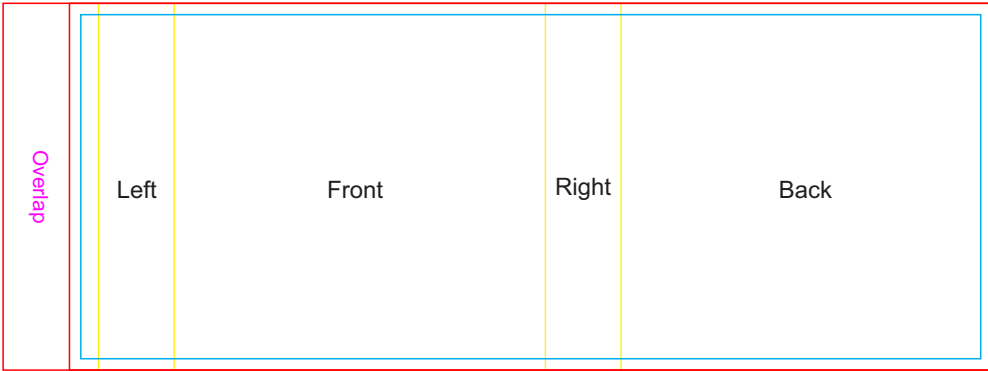

Digital 

Standard
Print Area: 60mmL x 55mmH
Actual print size: xxmmL x xxmmH

Edge to Edge
Print Area: 95mmL x 75mmH
Actual print size: xxmmL x xxmmH

Max print area for copy & text	
Finished print area	
Label Bleed	

LL0221 - Proton Eco Wireless Charger with Label - Natural

Pad Print  PMS XXXc

Digital 

Label 

White gift box with Label

Label
Print Area: 50mmL x 50mmH
Actual print size: xxmmL x xxmmH

Max print area for copy & text	
Finished print area	
Label Bleed	

LL0221 - Proton Eco Wireless Charger with Sleeve - Natural

Pad Print  PMS XXXc

Digital 

Label 

Sleeve at 50% of actual size

Sleeve
Print Area: 261mmL x 97mmH
Actual print size: xxmmL x xxmmH

Max print area for copy & text 
Finished print area 
Folds 