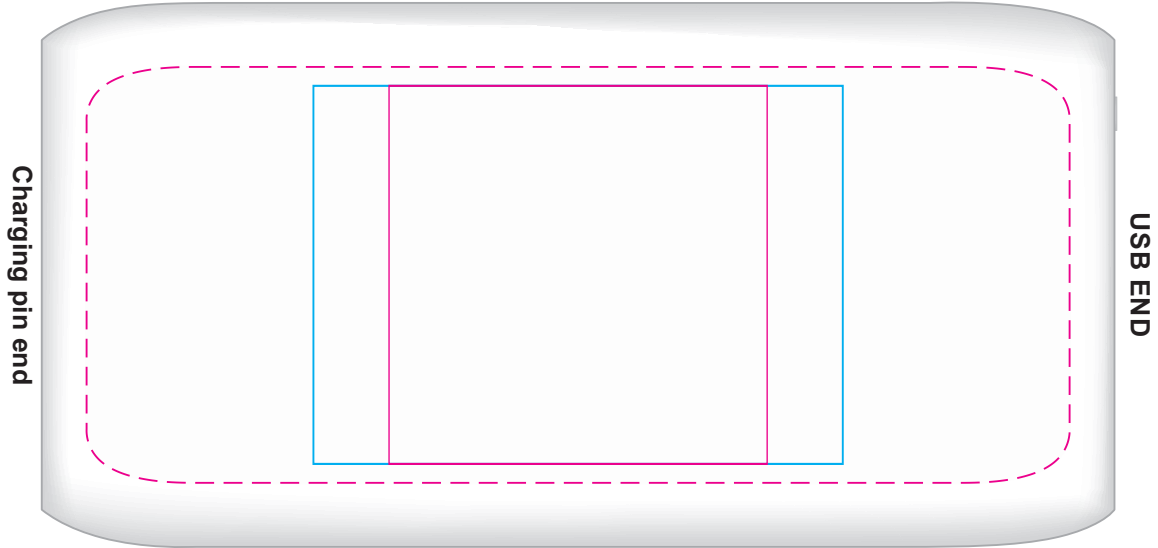

Logo Here

Job # XXXXXX
Cust # XXXX-XC

LL0219 - Boost Wireless Power Bank - White

- Pad Print PMS XXXc
- Screen Print PMS XXXc
- CMYK Direct Digital

- Pad Print**
Print Area: 50mmL x 50mmH
Actual print size: xxmmL x xxmmH
- Screen Print**
Print Area: 70mmL x 50mmH
Actual print size: xxmmL x xxmmH
- BASE**
Print Area: 40mmL x 20mmH
Actual print size: xxmmL x xxmmH
- Digital Print**
Print Area: 130mmL x 55mmH
Actual print size: xxmmL x xxmmH

CMYK Label 

- Pad Print**
Print Area: 50mmL x 50mmH
Actual print size: xxmmL x xxmmH
- Screen Print**
Print Area: 70mmL x 50mmH
Actual print size: xxmmL x xxmmH
- BASE**
Print Area: 40mmL x 20mmH
Actual print size: xxmmL x xxmmH
- Digital Print**
Print Area: 130mmL x 55mmH
Actual print size: xxmmL x xxmmH

Showing at 30% of actual size
Label position on gift box

Finished print area - Pad Print/Screen 
Finished print area - Digital Print 

Print Area: 70mmL x 40mmH
Actual print size: xxmmL x xxmmH

Max print area for copy & text 
Finished print area 
Bleed line 

USB - Micro USB

- Pad Print**
Print Area: 50mmL x 50mmH
Actual print size: xxmmL x xxmmH
- Screen Print**
Print Area: 70mmL x 50mmH
Actual print size: xxmmL x xxmmH
- BASE**
Print Area: 40mmL x 20mmH
Actual print size: xxmmL x xxmmH
- Digital Print**
Print Area: 130mmL x 55mmH
Actual print size: xxmmL x xxmmH