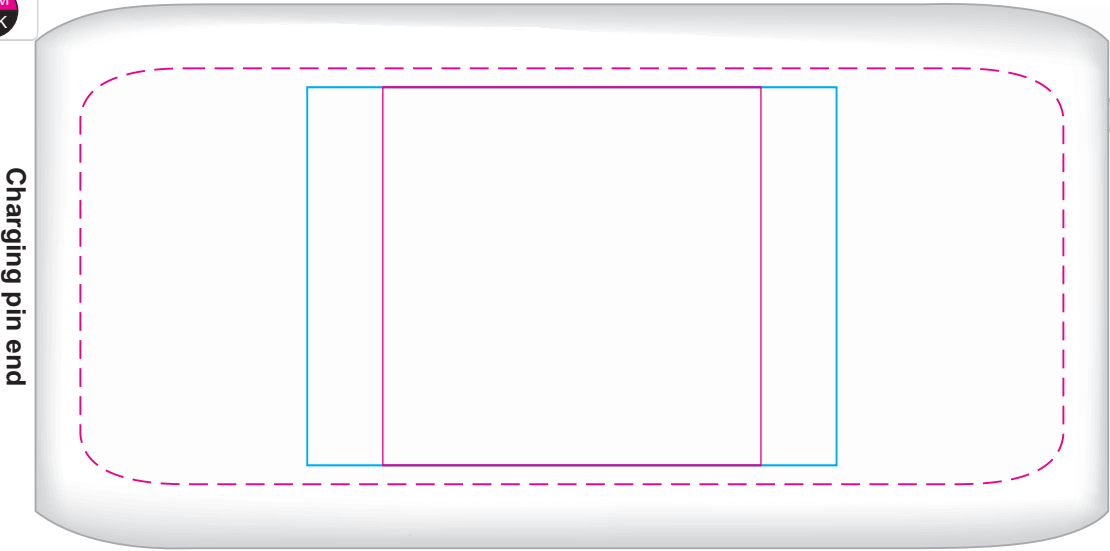

Showing at 30% of actual size
Label position on gift box

Finished print area - Pad Print/Screen 
Finished print area - Digital Print 

Print Area: 70mmL x 40mmH
Actual print size: xxmmL x xxmmH

Max print area for copy & text 
Finished print area 
Bleed line 

Logo Here

Job # XXXXXX
Cust # XXXX-XC

LL0219 - Boost Wireless Power Bank with Sleeve - White + Sleeve

- Pad Print  PMS XXXc
- Screen Print  PMS XXXc
- CMYK Direct Digital 

CMYK Direct Digital 

Standard Inclusion

USB - Micro USB

- Pad Print**
Print Area: 50mmL x 50mmH
Actual print size: xxmmL x xxmmH
- Screen Print**
Print Area: 70mmL x 50mmH
Actual print size: xxmmL x xxmmH
- BASE**
Print Area: 40mmL x 20mmH
Actual print size: xxmmL x xxmmH
- Digital Print**
Print Area: 130mmL x 55mmH
Actual print size: xxmmL x xxmmH

BASE
Print Area: 40mmL x 20mmH
Actual print size: xxmmL x xxmmH

Finished print area - Pad Print/Screen 
Finished print area - Digital Print 

Sleeve
Print Area: 386.4mmL x 180mmH
Actual print size: xxmmL x xxmmH