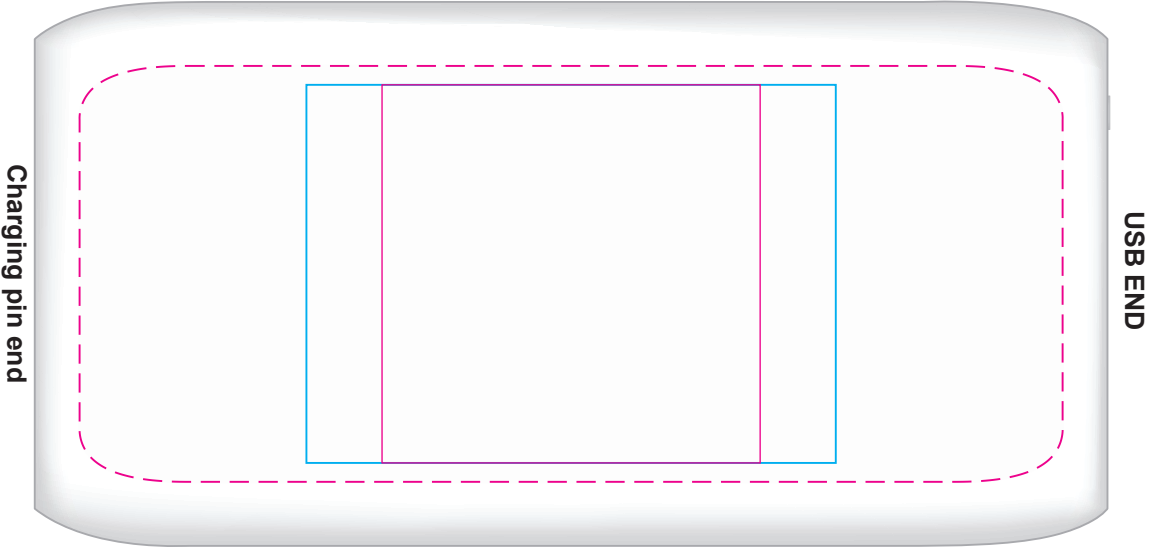

Logo Here

Job # XXXXXX
Cust # XXXX-XC

LL0219 - Boost Wireless Power Bank - White

Pad Print  PMS XXXC

Screen Print  PMS XXXC

CMYK Direct Digital 

Pad Print
Print Area: 50mmL x 50mmH
Actual print size: xxmmL x xxmmH

Screen Print
Print Area: 70mmL x 50mmH
Actual print size: xxmmL x xxmmH

BASE
Print Area: 40mmL x 20mmH
Actual print size: xxmmL x xxmmH

Digital Print
Print Area: 130mmL x 55mmH
Actual print size: xxmmL x xxmmH

CMYK Label 

Pad Print
Print Area: 50mmL x 50mmH
Actual print size: xxmmL x xxmmH

Screen Print
Print Area: 70mmL x 50mmH
Actual print size: xxmmL x xxmmH

BASE
Print Area: 40mmL x 20mmH
Actual print size: xxmmL x xxmmH

Digital Print
Print Area: 130mmL x 55mmH
Actual print size: xxmmL x xxmmH

Finished print area - Pad Print/Screen 
Finished print area - Digital Print 

Showing at 30% of actual size
Label position on gift box