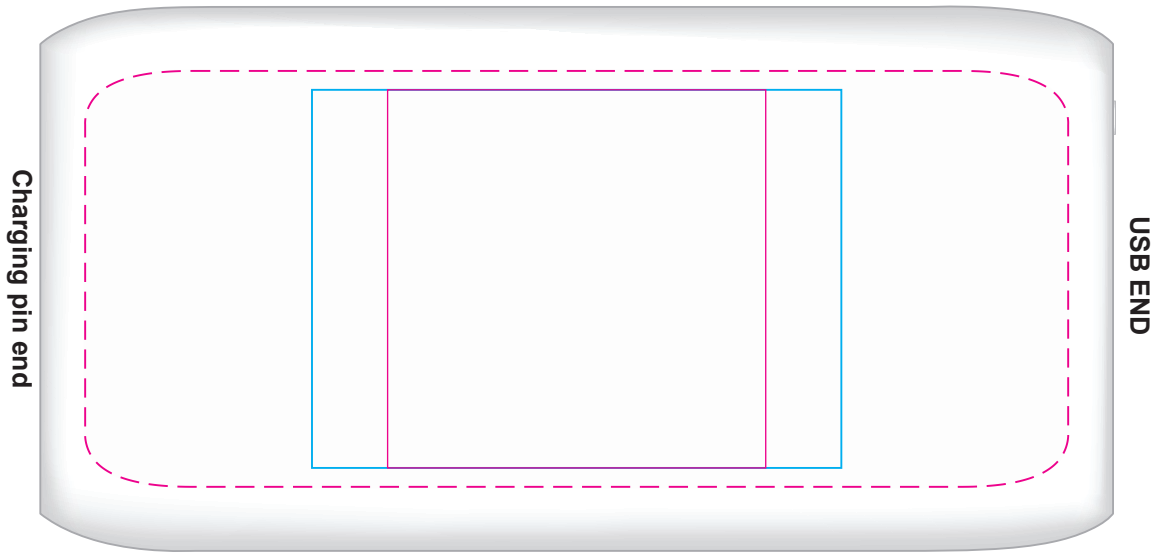

Screen Print
Print Area: 70mmL x 50mmH
Actual print size: xxmmL x xxmmH

BASE
Print Area: 40mmL x 20mmH
Actual print size: xxmmL x xxmmH

Digital Print
Print Area: 130mmL x 55mmH
Actual print size: xxmmL x xxmmH

Finished print area - Pad Print/Screen 
Finished print area - Digital Print 

Logo Here

Job # XXXXXX
Cust # XXXX-XC

LL0219 - Boost Wireless Power Bank with Label on box - White + Label

- Pad Print  PMS XXXC
- Screen Print  PMS XXXC
- CMYK Direct Digital 

CMYK Label 

Pad Print
Print Area: 50mmL x 50mmH
Actual print size: xxmmL x xxmmH

Screen Print
Print Area: 70mmL x 50mmH
Actual print size: xxmmL x xxmmH

BASE
Print Area: 40mmL x 20mmH
Actual print size: xxmmL x xxmmH

Digital Print
Print Area: 130mmL x 55mmH
Actual print size: xxmmL x xxmmH

Finished print area - Pad Print/Screen 
Finished print area - Digital Print 

Showing at 30% of actual size
Label position on gift box