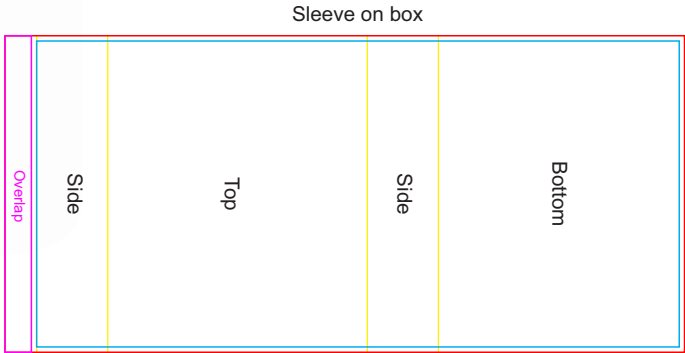

Showing at 30% of actual size
Label position on gift box

Finished print area - Pad Print/Screen 
Finished print area - Digital Print 

Print Area: 70mmL x 40mmH
Actual print size: xxmmL x xxmmH

Max print area for copy & text 
Finished print area 
Bleed line 

Logo Here

Job # XXXXXX
Cust # XXXX-XC

LL0219 - Boost Wireless Power Bank with Sleeve - White + Sleeve

- Pad Print  PMS XXXc
- Screen Print  PMS XXXc
- CMYK Direct Digital 

CMYK Direct Digital 

Standard Inclusion

USB - Micro USB

- Pad Print**
Print Area: 50mmL x 50mmH
Actual print size: xxmmL x xxmmH
- Screen Print**
Print Area: 70mmL x 50mmH
Actual print size: xxmmL x xxmmH
- BASE**
Print Area: 40mmL x 20mmH
Actual print size: xxmmL x xxmmH
- Digital Print**
Print Area: 130mmL x 55mmH
Actual print size: xxmmL x xxmmH

BASE
Print Area: 40mmL x 20mmH
Actual print size: xxmmL x xxmmH

Finished print area - Pad Print/Screen 
Finished print area - Digital Print 

Sleeve
Print Area: 386.4mmL x 180mmH
Actual print size: xxmmL x xxmmH