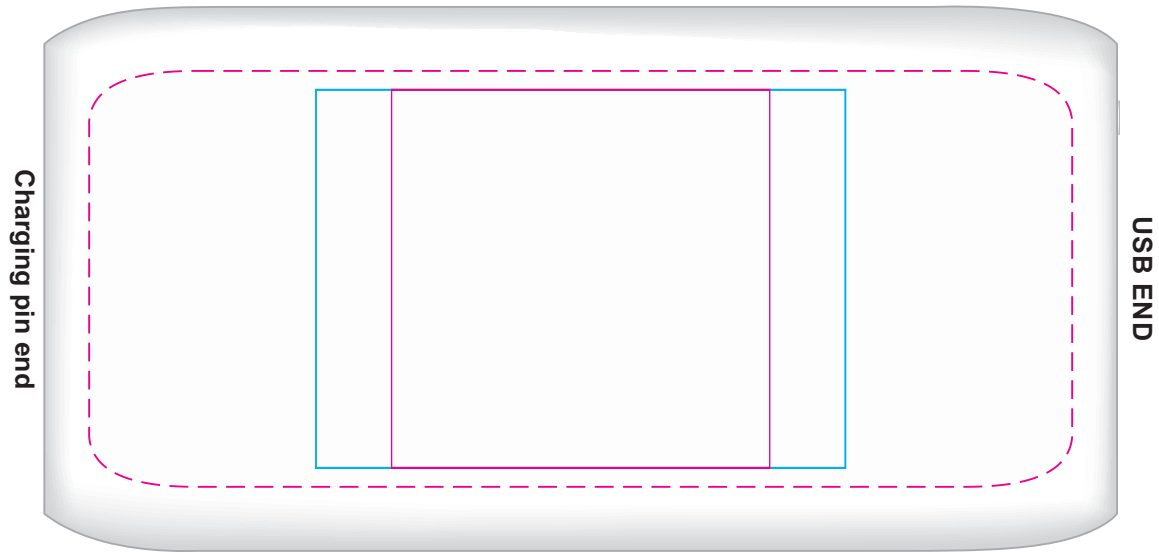

Finished print area - Pad Print/Screen 
Finished print area - Digital Print 

Logo Here

Job # XXXXXX
Cust # XXXX-XC

LL0219 - Boost Wireless Power Bank with Label on box - White + Label

- Pad Print  PMS XXXc
- Screen Print  PMS XXXc
- CMYK Direct Digital 

CMYK Label 

- Pad Print**
Print Area: 50mmL x 50mmH
Actual print size: xxmmL x xxmmH
- Screen Print**
Print Area: 70mmL x 50mmH
Actual print size: xxmmL x xxmmH
- BASE**
Print Area: 40mmL x 20mmH
Actual print size: xxmmL x xxmmH
- Digital Print**
Print Area: 130mmL x 55mmH
Actual print size: xxmmL x xxmmH

Showing at 30% of actual size
Label position on gift box

Finished print area - Pad Print/Screen 
Finished print area - Digital Print 

Print Area: 70mmL x 40mmH
Actual print size: xxmmL x xxmmH

Max print area for copy & text 
Finished print area 
Bleed line 

USB - Micro USB

- Pad Print**
Print Area: 50mmL x 50mmH
Actual print size: xxmmL x xxmmH
- Screen Print**
Print Area: 70mmL x 50mmH
Actual print size: xxmmL x xxmmH
- BASE**
Print Area: 40mmL x 20mmH
Actual print size: xxmmL x xxmmH
- Digital Print**
Print Area: 130mmL x 55mmH
Actual print size: xxmmL x xxmmH