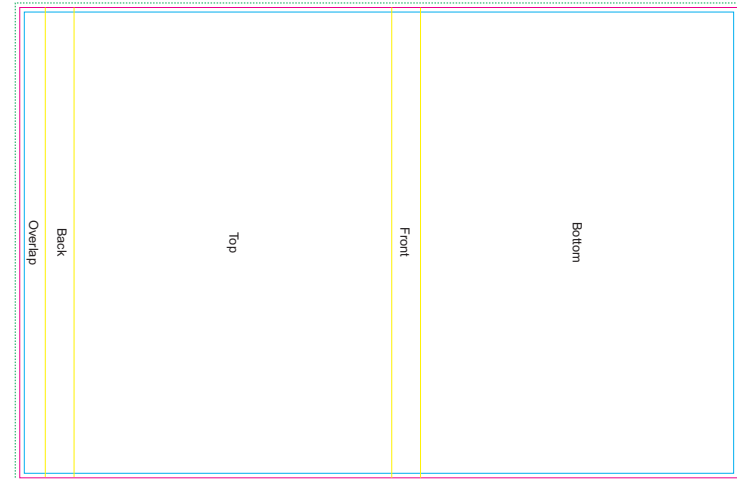

Below showing at approx 50% of size

**Screen Print**  
Print Area: 150mmL x 145mmH  
Actual print size: xxmmL x xxmmH

**DIGITAL - Small**  
Print Area: 180mmL x 180mmH  
Actual print size: xxmmL x xxmmH

Digital

Screen Print

PMS  
XXXc

**Screen Print**

Print Area: 150mmL x 145mmH  
Actual print size: xxmmL x xxmmH

**DIGITAL - Small**

Print Area: 180mmL x 180mmH  
Actual print size: xxmmL x xxmmH

**DIGITAL - Large/Edge to Edge**

Print Area: 270mmL x 189mmH  
Actual print size: xxmmL x xxmmH

Finished print area - Screen/Digital	
Max print area for copy & text	
Finished print area - Edge to Edge	
Bleed line	

Logo Here

Job # XXXXXX  
Cust # XXXX-XC

**LL0217 - Hover Wireless Charger / Mouse Pad - Black + Sleeve**

Digital

**Sleeve**

Print Area: 475mmL x 310.982mmW

Actual print size: xxmmL x xxmmW

- Max print area for copy & text
- Finished print area
- Folds
- Bleed Requirement