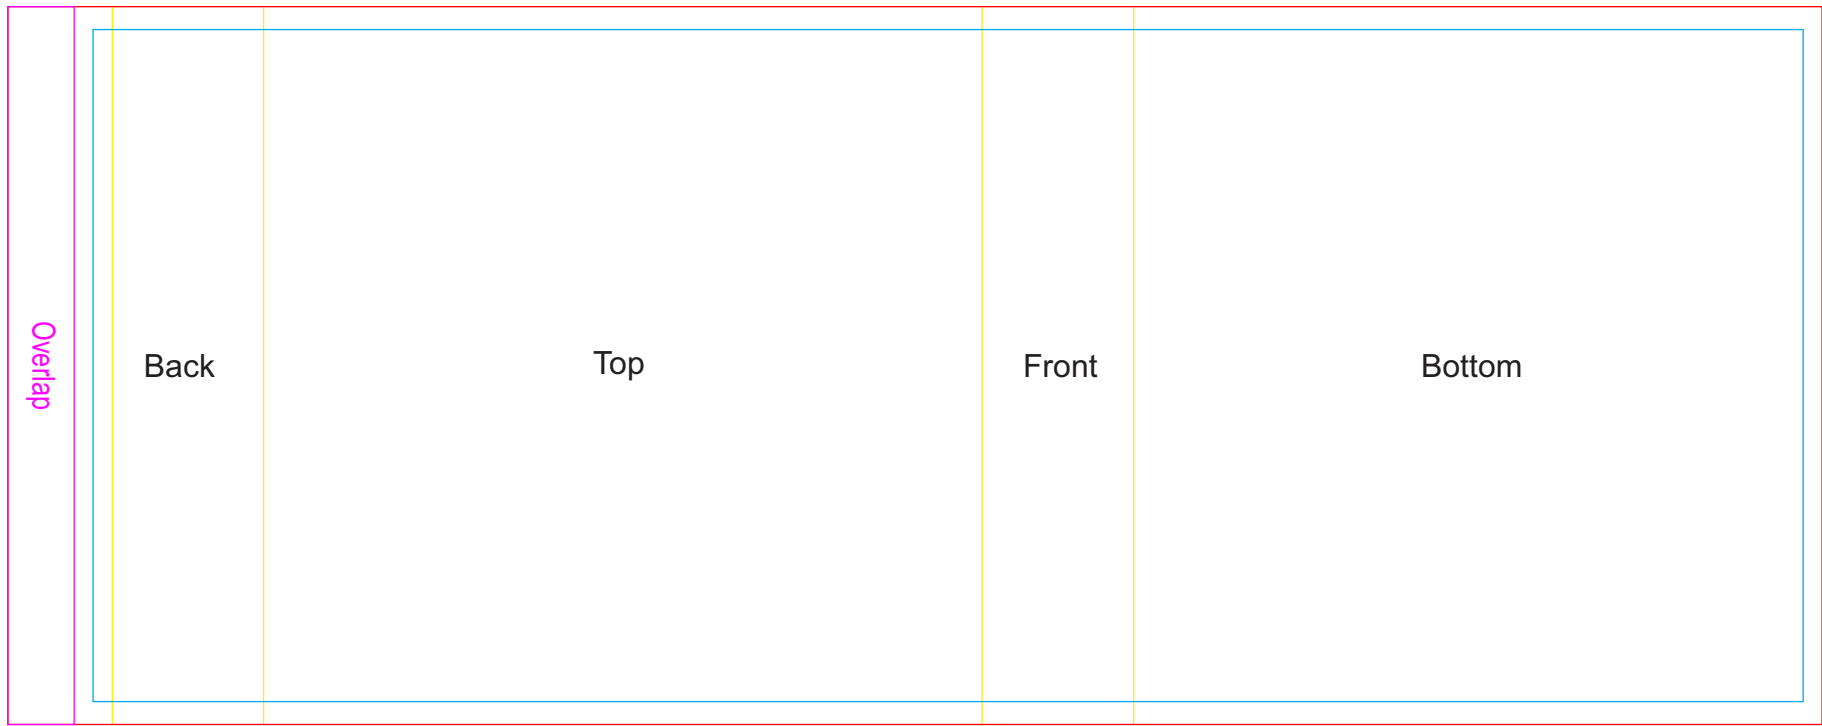

Digital 

Pad Print  PMS XXXc

Label 

White gift box with Label

**Label**  
Print Area: 50mmL x 50mmH  
Actual print size: xxmmL x xxmmH

Max print area for copy & text   
Finished print area   
Label Bleed 

Logo Here

**Edge to Edge**  
Print Area: 95mmL x 75mmH  
Actual print size: xxmmL x xxmmH

Sleeve on box showing @ approx 50%

**Sleeve**  
Print Area: 239.9mmL x 95mmH  
Actual print size: xxmmL x xxmmH

**Sleeve**

Print Area: 239.9mmL x 95mmH

Actual print size: xxmmL x xxmmH

Max print area for copy & text

Finished print area

Folds