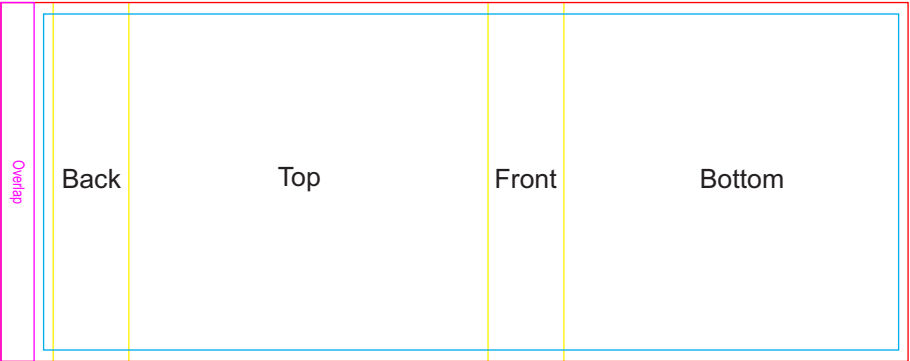

Digital 

Pad Print  PMS XXXc

Label 

White gift box with Label

**Label**  
Print Area: 50mmL x 50mmH  
Actual print size: xxmmL x xxmmH

Max print area for copy & text   
Finished print area   
Label Bleed 

Logo Here

Job # XXXXXX  
Cust # XXXX-XC

**LL0215 - Proton Wireless Charger with Sleeve - White + Sleeve**

Digital 

Digital 

Pad Print  PMS XXXc

**Pad**  
Print Area: 60mmL x 50mmH  
Actual print size: xxmmL x xxmmH

**Standard**  
Print Area: 60mmL x 55mmH  
Actual print size: xxmmL x xxmmH

**Edge to Edge**  
Print Area: 95mmL x 75mmH  
Actual print size: xxmmL x xxmmH

Sleeve on box showing @ approx 50%

**Sleeve**  
Print Area: 239.9mmL x 95mmH  
Actual print size: xxmmL x xxmmH

**Sleeve**

Print Area: 239.9mmL x 95mmH