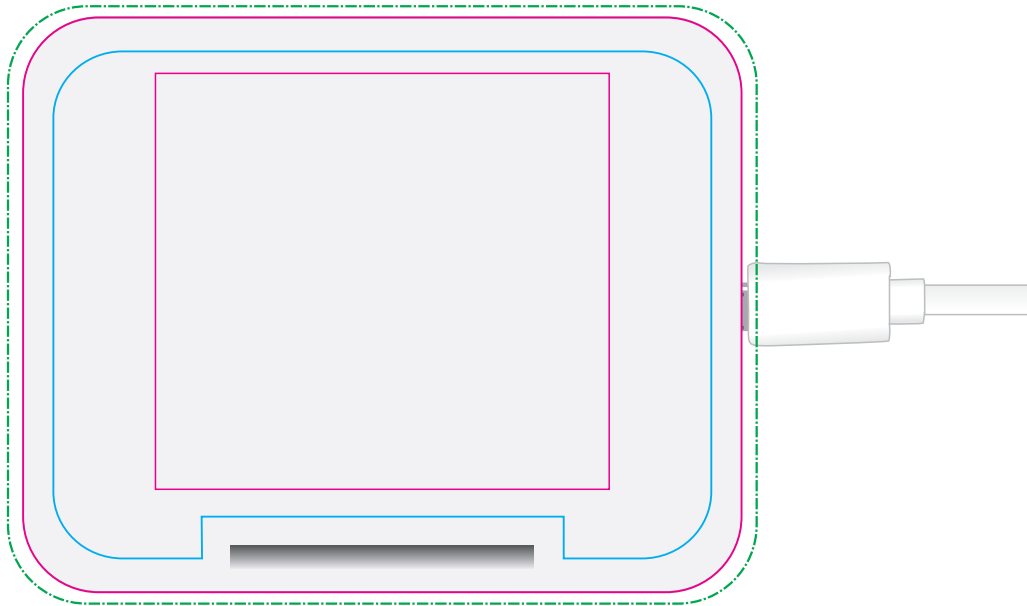

Logo Here

Job # XXXXXX  
Cust # XXXX-XC

LL0215 - Proton Wireless Charger - White

Digital

Pad Print

**Standard**

Print Area: 60mmL x 55mmH  
Actual print size: xxmmL x xxmmH

**Edge to Edge**

Print Area: 95mmL x 75mmH  
Actual print size: xxmmL x xxmmH

Print Area: 60mmL x 50mmH  
Actual print size: xxmmL x xxmmH

Logo Here

Job # XXXXXX  
Cust # XXXX-XC

**LL0215 - Proton Wireless Charger - White**

Digital 

Pad Print  PMS XXXc

Label 

White gift box with Label

**Label**  
Print Area: 50mmL x 50mmH  
Actual print size: xxmmL x xxmmH

Max print area for copy & text   
Finished print area   
Label Bleed 

Logo Here

**Edge to Edge**  
Print Area: 95mmL x 75mmH  
Actual print size: xxmmL x xxmmH

Sleeve on box showing @ approx 50%

**Sleeve**  
Print Area: 239.9mmL x 95mmH  
Actual print size: xxmmL x xxmmH

**Sleeve**

Print Area: 239.9mmL x 95mmH