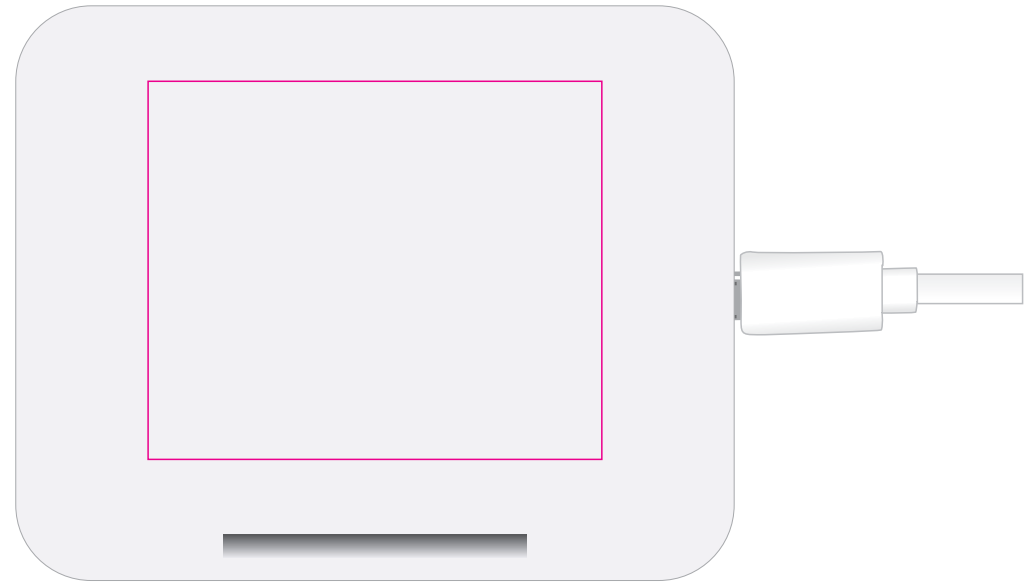

Logo Here

Job # XXXXXX  
Cust # XXXX-XC

LL0215 - Proton Wireless Charger - White

Digital

Pad Print

**Standard**

Print Area: 60mmL x 55mmH  
Actual print size: xxmmL x xxmmH

**Edge to Edge**

Print Area: 95mmL x 75mmH  
Actual print size: xxmmL x xxmmH

Print Area: 60mmL x 50mmH  
Actual print size: xxmmL x xxmmH

Logo Here

Job # XXXXXX  
Cust # XXXX-XC

**LL0215 - Proton Wireless Charger - White**

Digital 

Pad Print  PMS XXXc

Label 

White gift box with Label

**Label**  
Print Area: 50mmL x 50mmH  
Actual print size: xxmmL x xxmmH

Max print area for copy & text   
Finished print area   
Label Bleed 

Logo Here

**Edge to Edge**  
Print Area: 95mmL x 75mmH  
Actual print size: xxmmL x xxmmH

Sleeve on box showing @ approx 50%

**Sleeve**  
Print Area: 239.9mmL x 95mmH  
Actual print size: xxmmL x xxmmH

**Sleeve**

Print Area: 239.9mmL x 95mmH