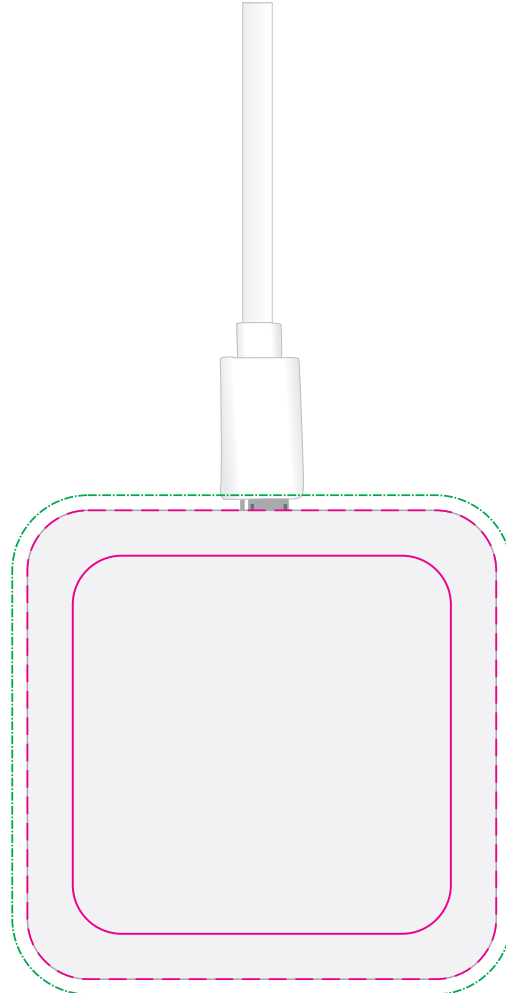

CMYK Label 

Pad/Digital
Print Area: 50mmL x 50mmH
Actual print size: xxmmL x xxmmH

DIGITAL Edge to Edge
Print Area: 62mmL x 62mmH
Actual print size: xxmmL x xxmmH

Finished print area - Pad/Digital 

Finished print area - Edge to Edge Digital 

Digital Bleed 

Natural gift box with Label

Label
Print Area: 50mmL x 50mmH
Actual print size: xxmmL x xxmmH

Max print area for copy & text 

Finished print area 

Label Bleed 

Logo Here

Job # XXXXXX
Cust # XXXX-XC

LL0210 - Square Arc Charger with Sleeve - White

Pad Print  PMS XXXc

CMYK Direct Digital 

CMYK Direct Digital 

Pad/Digital
Print Area: 50mmL x 50mmH
Actual print size: xxmmL x xxmmH

DIGITAL
Edge to Edge
Print Area: 62mmL x 62mmH
Actual print size: xxmmL x xxmmH

Finished print area - Pad/Digital 
Finished print area - Edge to Edge Digital 
Digital Bleed 

Sleeve on box - showing at 50% of actual size

Sleeve
Print Area: 219mmL x 74mmH
Actual print size: xxmmL x xxmmH