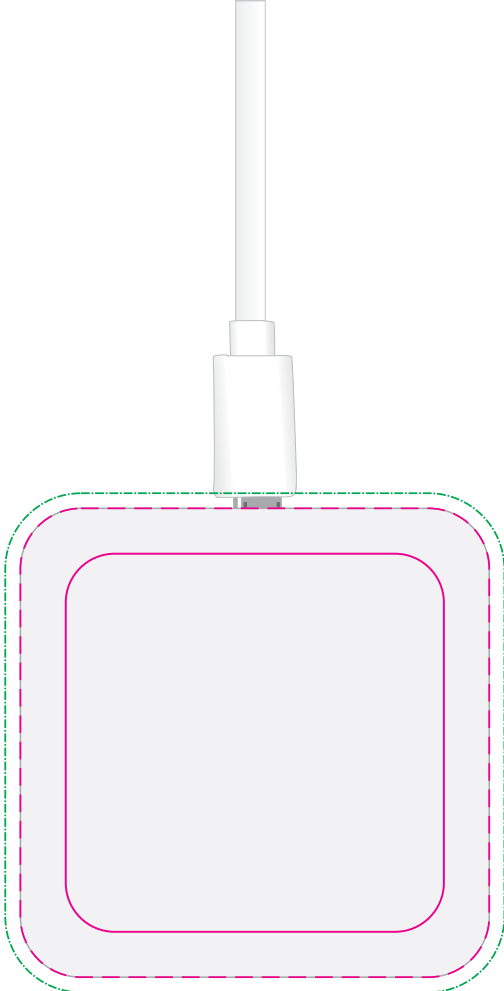

Logo Here

Job # XXXXXX
Cust # XXXX-XC

LL0210 - Square Arc Charger - White

Pad Print  PMS
XXXc

CMYK Direct Digital 

Pad/Digital
Print Area: 50mmL x 50mmH
Actual print size: xxmmL x xxmmH

DIGITAL
Edge to Edge
Print Area: 62mmL x 62mmH
Actual print size: xxmmL x xxmmH

Finished print area - Pad/Digital 
Finished print area - Edge to Edge Digital 
Digital Bleed 

Logo Here

Job # XXXXXX
Cust # XXXX-XC

LL0210 - Square Arc Charger with Label - White

Pad Print  PMS XXXc

CMYK Direct Digital 

CMYK Label 

Pad/Digital
Print Area: 50mmL x 50mmH
Actual print size: xxmmL x xxmmH

DIGITAL Edge to Edge
Print Area: 62mmL x 62mmH
Actual print size: xxmmL x xxmmH

Finished print area - Pad/Digital 

Finished print area - Edge to Edge Digital 

Digital Bleed 

Natural gift box with Label

Label
Print Area: 50mmL x 50mmH
Actual print size: xxmmL x xxmmH

Max print area for copy & text 

Finished print area 

Label Bleed 

Logo Here

Job # XXXXXX
Cust # XXXX-XC