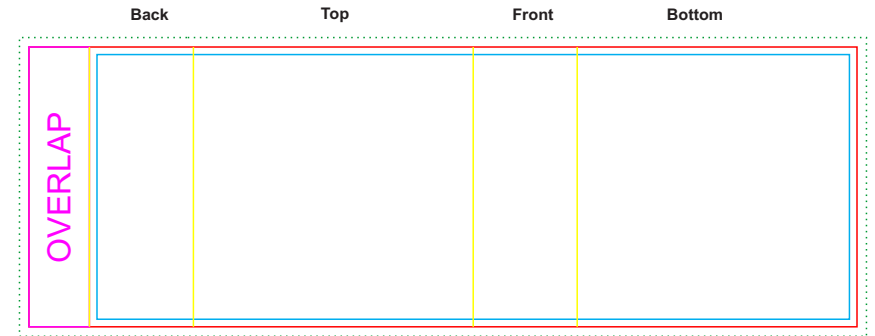

Digital Bleed 

Natural gift box with Label

Label
Print Area: 50mmL x 50mmH
Actual print size: xxmmL x xxmmH

Max print area for copy & text 

Finished print area 

Label Bleed 

Logo Here

Job # XXXXXX
Cust # XXXX-XC

LL0210 - Square Arc Charger with Sleeve - White

Pad Print  PMS XXXc

CMYK Direct Digital 

CMYK Direct Digital 

Pad/Digital
Print Area: 50mmL x 50mmH
Actual print size: xxmmL x xxmmH

DIGITAL
Edge to Edge
Print Area: 62mmL x 62mmH
Actual print size: xxmmL x xxmmH

Finished print area - Pad/Digital 
Finished print area - Edge to Edge Digital 
Digital Bleed 

Sleeve on box - showing at 50% of actual size

Sleeve
Print Area: 219mmL x 74mmH
Actual print size: xxmmL x xxmmH