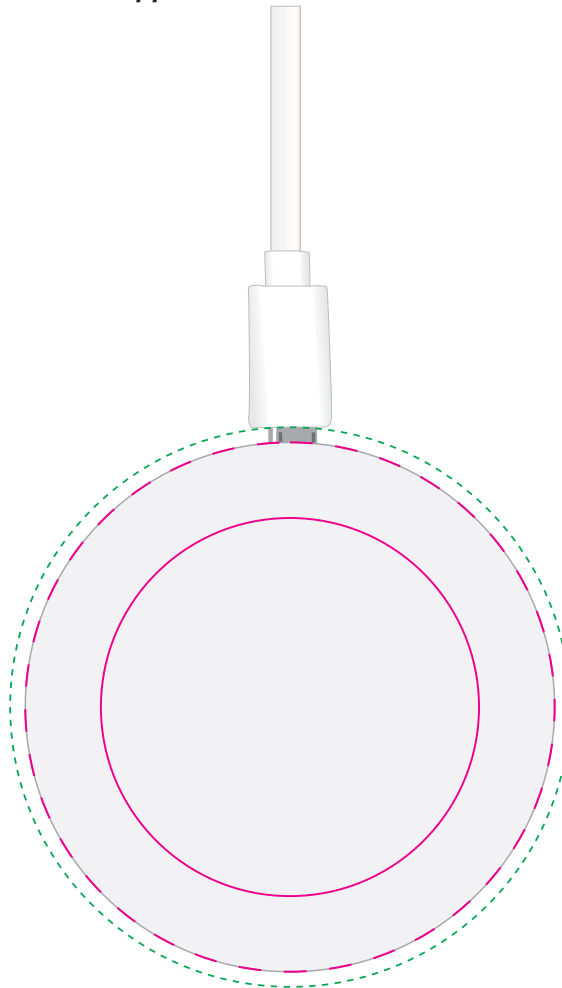

LL0208 - Round Arc Charger - White

Pad Print  PMS XXXc

CMYK Direct Digital 

Over spray of ink will appear on sides of item on a full reversal design

Pad/Digital
Print Area: 50mm Diameter
Actual print size: xxmmL x xxmmH

Digital - Edge to Edge
Print Area: 70mm Diameter
Actual print size: xxmmL x xxmmH

Finished print area - Pad/Digital 

Finished print area - Edge to Edge Digital 

Digital Bleed 

LL0208 - Round Arc Charger with Label on Box - White

Pad Print  PMS XXXc

CMYK Direct Digital 

CMYK Label 

Pad/Digital
Print Area: 50mm Diameter
Actual print size: xxmmL x xxmmH

Digital - Edge to Edge
Print Area: 70mm Diameter
Actual print size: xxmmL x xxmmH

Finished print area - Pad/Digital 

Finished print area - Edge to Edge Digital 

Digital Bleed 

Natural gift box with Label

Label
Print Area: 50mmL x 50mmH
Actual print size: xxmmL x xxmmH

Max print area for copy & text 