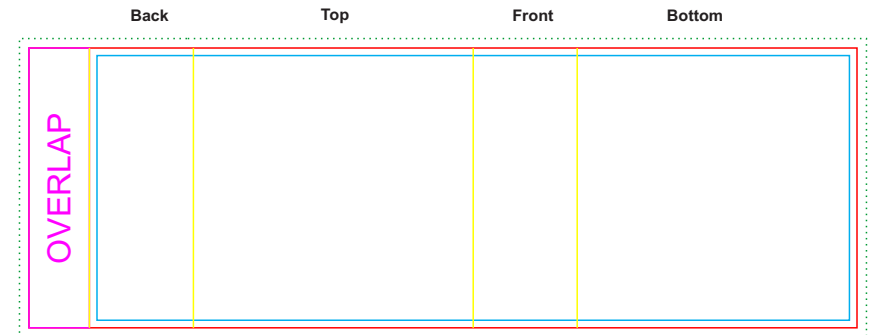

Finished print area - Pad/Digital 

Finished print area - Edge to Edge Digital 

Digital Bleed 

Natural gift box with Label

Label
Print Area: 50mmL x 50mmH
Actual print size: xxmmL x xxmmH

Max print area for copy & text 

Finished print area 

Label Bleed 

LL0208 - Round Arc Charger with Sleeve on Box - White

Pad Print  PMS XXXc

CMYK Direct Digital 

CMYK Direct Digital 

Pad/Digital
Print Area: 50mm Diameter
Actual print size: xxmmL x xxmmH

Digital - Edge to Edge
Print Area: 70mm Diameter
Actual print size: xxmmL x xxmmH

Finished print area - Pad/Digital 

Finished print area - Edge to Edge Digital 

Digital Bleed 

Sleeve on box - showing at 50% of actual size