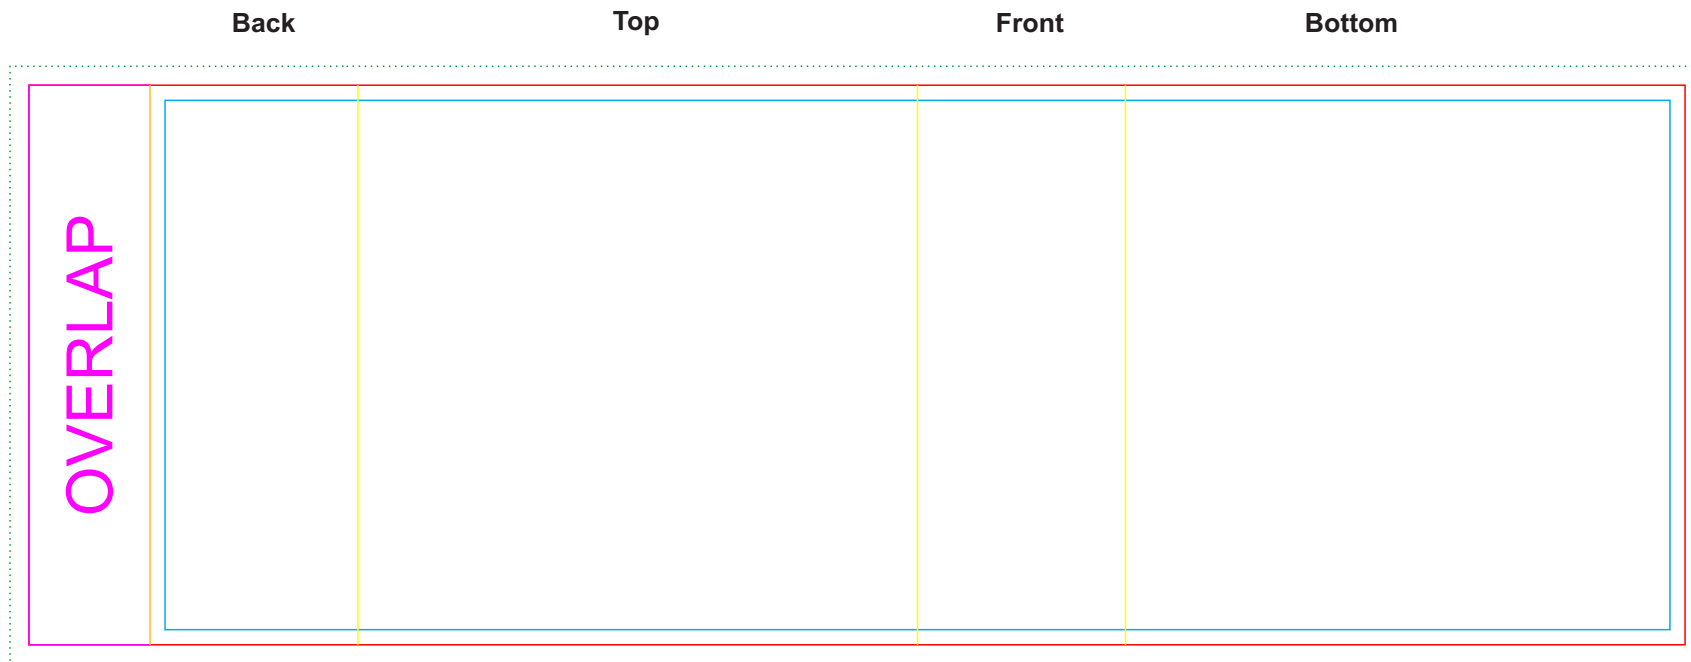

Finished print area - Pad/Digital 

Finished print area - Edge to Edge Digital 

Digital Bleed 

Natural gift box with Label

Label
Print Area: 50mmL x 50mmH
Actual print size: xxmmL x xxmmH

Max print area for copy & text 

Digital - Edge to Edge
Print Area: 70mm Diameter
Actual print size: xxmmL x xxmmH

Finished print area - Pad/Digital 

Finished print area - Edge to Edge Digital 

Digital Bleed 

Sleeve on box - showing at 50% of actual size

Sleeve
Print Area: 219mmL x 74mmH
Actual print size: xxmmL x xxmmH

Max print area for copy & text 

Finished print area 

Folds 

Sleeve

Print Area: 219mmL x 74mmH

Actual print size: xxmmL x xxmmH

Max print area for copy & text