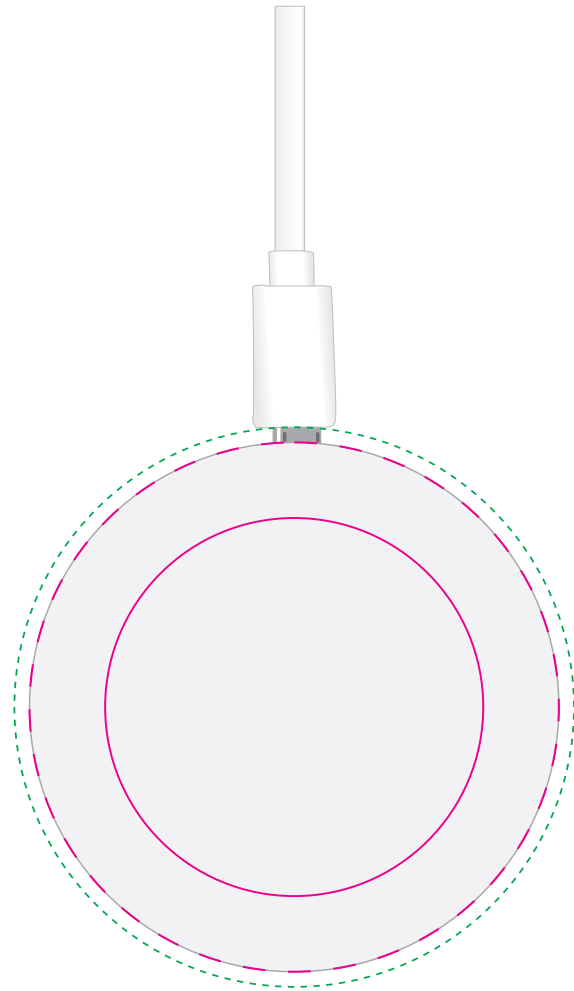

Finished print area - Pad/Digital 

Finished print area - Edge to Edge Digital 

Digital Bleed 

Natural gift box with Label

Label
Print Area: 50mmL x 50mmH
Actual print size: xxmmL x xxmmH

Max print area for copy & text 

Finished print area 

Label Bleed 

LL0208 - Round Arc Charger with Sleeve on Box - White

Pad Print  PMS XXXc

CMYK Direct Digital 

CMYK Direct Digital 

Pad/Digital
Print Area: 50mm Diameter
Actual print size: xxmmL x xxmmH

Digital - Edge to Edge
Print Area: 70mm Diameter
Actual print size: xxmmL x xxmmH

Finished print area - Pad/Digital 

Finished print area - Edge to Edge Digital 

Digital Bleed 

Sleeve on box - showing at 50% of actual size

Sleeve
Print Area: 219mmL x 74mmH
Actual print size: xxmmL x xxmmH

Max print area for copy & text 

Finished print area 

Folds 

Sleeve

Print Area: 219mmL x 74mmH

Actual print size: xxmmL x xxmmH

Max print area for copy & text