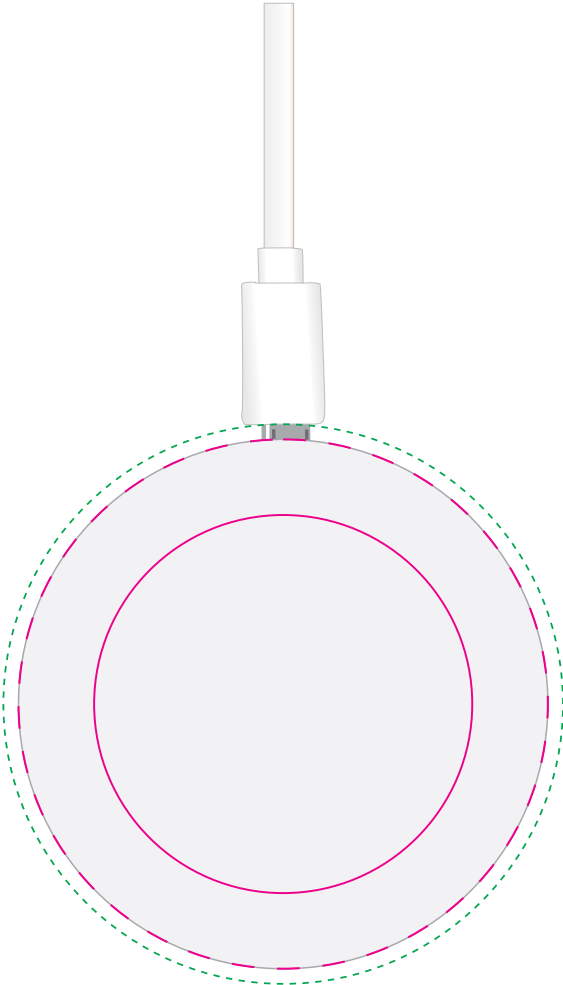

LL0208 - Round Arc Charger - White

Pad Print  PMS XXXc

CMYK Direct Digital 

Over spray of ink will appear on sides of item on a full reversal design

Pad/Digital
Print Area: 50mm Diameter
Actual print size: xxmmL x xxmmH

Digital - Edge to Edge
Print Area: 70mm Diameter
Actual print size: xxmmL x xxmmH

Finished print area - Pad/Digital 

Finished print area - Edge to Edge Digital 

Digital Bleed 

LL0208 - Round Arc Charger with Label on Box - White

Pad Print  PMS XXXc

CMYK Direct Digital 

CMYK Label 

Pad/Digital
Print Area: 50mm Diameter
Actual print size: xxmmL x xxmmH

Digital - Edge to Edge
Print Area: 70mm Diameter
Actual print size: xxmmL x xxmmH

Finished print area - Pad/Digital 

Finished print area - Edge to Edge Digital 

Digital Bleed 

Natural gift box with Label

Label
Print Area: 50mmL x 50mmH
Actual print size: xxmmL x xxmmH

Max print area for copy & text 