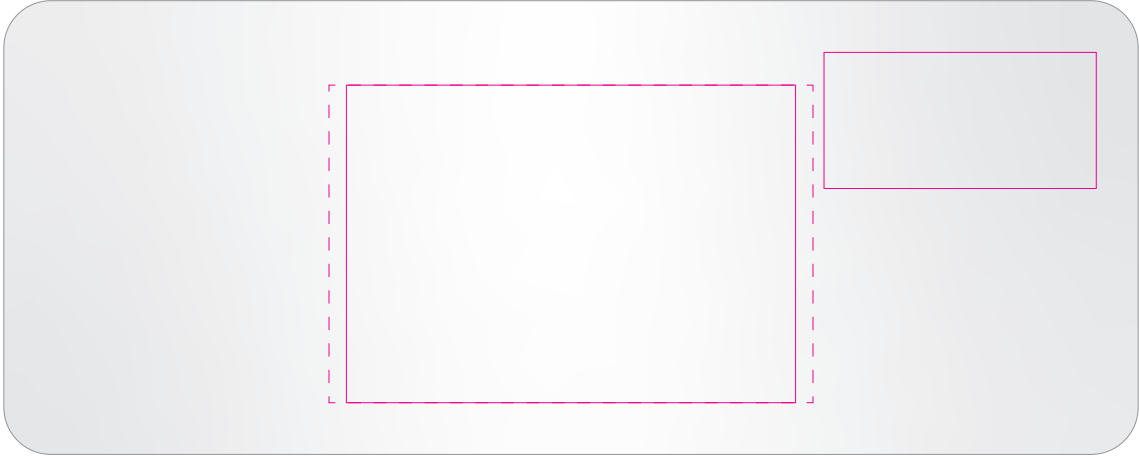

LL0199 x Tasktamer Desk Mat - Grey or White

CMYK Sublimation

Screen Print PMS XXXc

Nucolour Transfer

Showing at approx 20% of size

- Nucolour - Small**
Print area: 180mmL x 90mmH
Actual print size: xxmmL x xxmmH
- Nucolour - Large**
Print area: 297mmL x 210mmH
Actual print size: xxmmL x xxmmH
- Screen Print**
Print area: 320mmL x 210mmH
Actual print size: xxmmL x xxmmH
- Sublimation - White Item Only**
Print Area: 750mmL x 300mmH
Actual print size: xxmmL x xxmmH

Nucolour Transfer 

Screen Print 

Showing at approx 50% of size

Nucolour - Small
Print area: 180mmL x 90mmH
Actual print size: xxmmL x xxmmH

Nucolour - Large
Print area: 297mmL x 210mmH
Actual print size: xxmmL x xxmmH

Screen Print
Print area: 320mmL x 210mmH
Actual print size: xxmmL x xxmmH

Finished print area - Nucolour 
Finished print area - Screen 

Print Area at Full Size

Nucolour - Small
Print area: 180mmL x 90mmH
Actual print size: xxmmL x xxmmH

Nucolour - Large
Print area: 297mmL x 210mmH
Actual print size: xxmmL x xxmmH

Screen Print
Print area: 320mmL x 210mmH
Actual print size: xxmmL x xxmmH