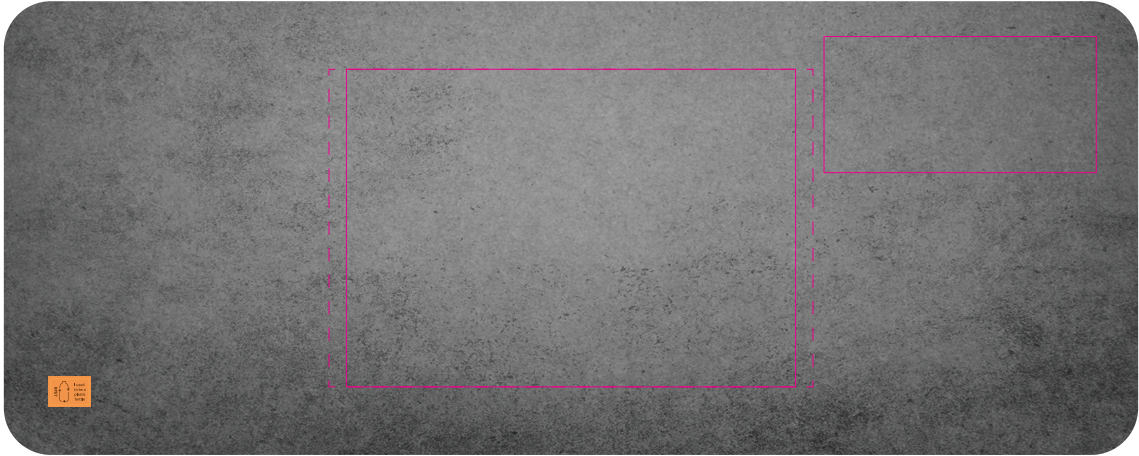

LL0199 x Tasktamer Desk Mat - Grey or White

CMYK Sublimation

Screen Print PMS XXXc

Nucolour Transfer

Showing at approx 20% of size

- Nucolour - Small**
Print area: 180mmL x 90mmH
Actual print size: xxmmL x xxmmH
- Nucolour - Large**
Print area: 297mmL x 210mmH
Actual print size: xxmmL x xxmmH
- Screen Print**
Print area: 320mmL x 210mmH
Actual print size: xxmmL x xxmmH
- Sublimation - White Item Only**
Print Area: 750mmL x 300mmH
Actual print size: xxmmL x xxmmH

Nucolour Transfer 

Screen Print 

Showing at approx 50% of size

Nucolour - Small
Print area: 180mmL x 90mmH
Actual print size: xxmmL x xxmmH

Nucolour - Large
Print area: 297mmL x 210mmH
Actual print size: xxmmL x xxmmH

Screen Print
Print area: 320mmL x 210mmH
Actual print size: xxmmL x xxmmH

Finished print area - Nucolour 
Finished print area - Screen 

Print Area at Full Size

Nucolour - Small
Print area: 180mmL x 90mmH
Actual print size: xxmmL x xxmmH

Nucolour - Large
Print area: 297mmL x 210mmH
Actual print size: xxmmL x xxmmH

Screen Print
Print area: 320mmL x 210mmH
Actual print size: xxmmL x xxmmH