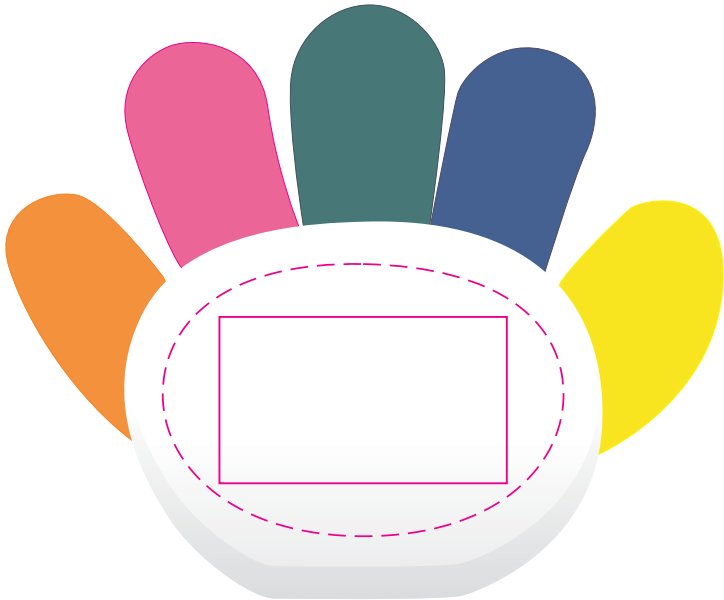

LL005 - Handy Highlighter - White

Pad Print  PMS XXXc

CMYK Direct Digital 

Pad
Print Area: 38mmL x 22mmH
Actual print size: xxmmL x xxmmH

Digital
Print Area: 53mmL x 36mmH
Actual print size: xxmmL x xxmmH

Finished print area - Pad Print 
Finished print area - Digital Print 