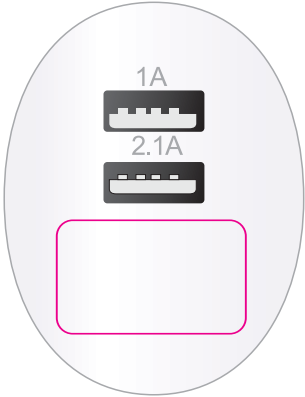

LL0007 - Monza Car Charger - White

Pad Print  PMS XXXc

Digital 

PAD/DIGITAL
Front
Print area: 25mmL x 15mmH
Actual print size:

Finished print area - Pad 
Finished print area - Pad/Digital 